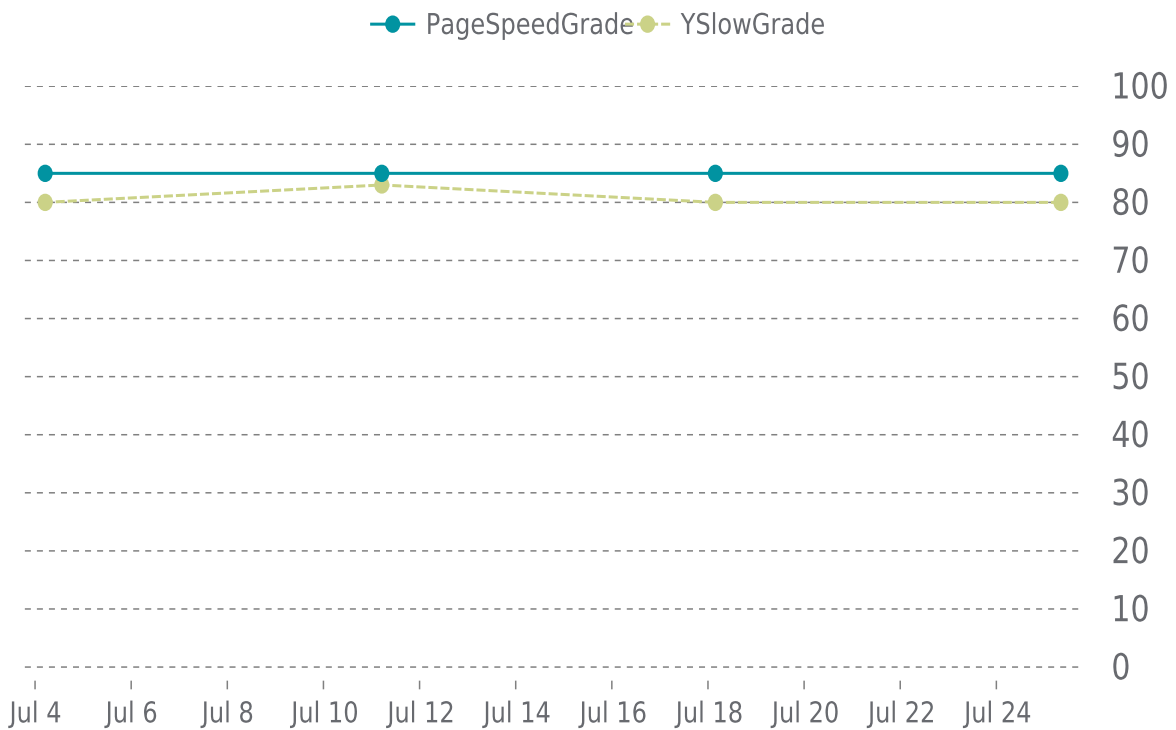

✓ PERFORMANCE

Total performance checks: **4**

07/01/2022 to 07/31/2022

MOST RECENT SCAN

07/25/2022

PageSpeed Grade

B (85%)

Previous check: 85%

YSlow Grade

B (80%)

Previous check: 80%

PERFORMANCE OVERVIEW

PERFORMANCE HISTORY

Date	Load time	PageSpeed	YSlow
07/25/2022 08:14	1.04 s	B (85%)	B (80%)
07/18/2022 03:41	1.01 s	B (85%)	B (80%)
07/11/2022 05:08	1.38 s	B (85%)	B (83%)
07/04/2022 05:03	2.30 s	B (85%)	B (80%)