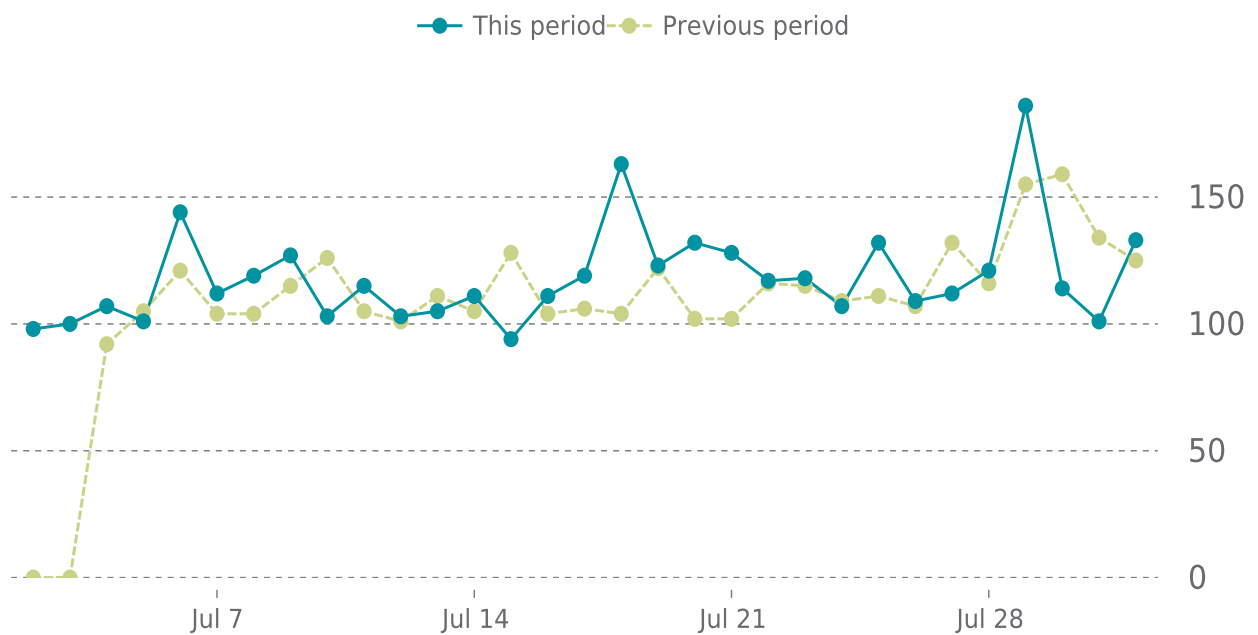

OVERVIEW

last 24 hours
100%

last 7 days
100%

last 30 days
100%

UPTIME HISTORY

Event	Date	Reason	Duration
UP	05/08/2022	-	84d 8h

✓ ANALYTICS

Traffic up by: **9.9%**

07/01/2022 to 07/31/2022

SESSIONS

SECURITY

Total security checks: **4**

07/01/2022 to 07/31/2022

MOST RECENT SCAN

07/25/2022

Status: **Clean**