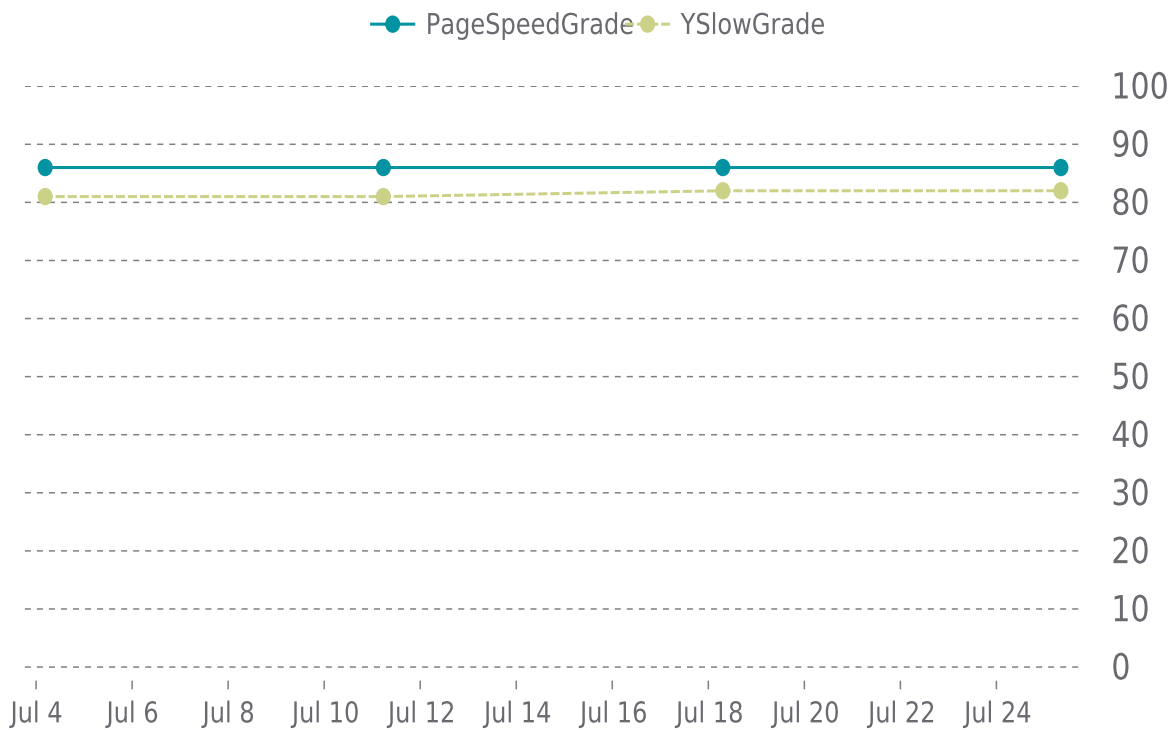

# ✓ PERFORMANCE

Total performance checks: **4**

07/01/2022 to 07/31/2022

## MOST RECENT SCAN

07/25/2022

PageSpeed Grade

**B (86%)**

Previous check: 86%

YSlow Grade

**B (82%)**

Previous check: 82%

## PERFORMANCE OVERVIEW