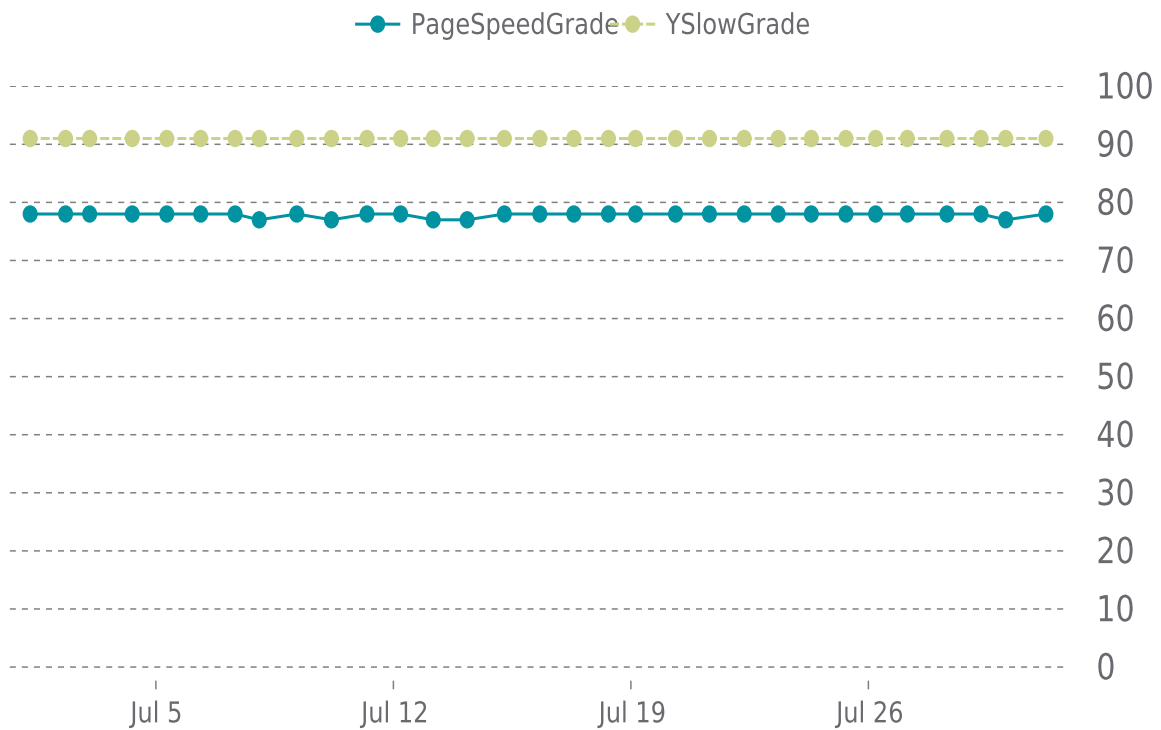

# ✓ PERFORMANCE

Total performance checks: **31**

07/01/2022 to 07/31/2022

## MOST RECENT SCAN

07/31/2022

PageSpeed Grade

**C (78%)**

Previous check: 77%

YSlow Grade

**A (91%)**

Previous check: 91%

## PERFORMANCE OVERVIEW