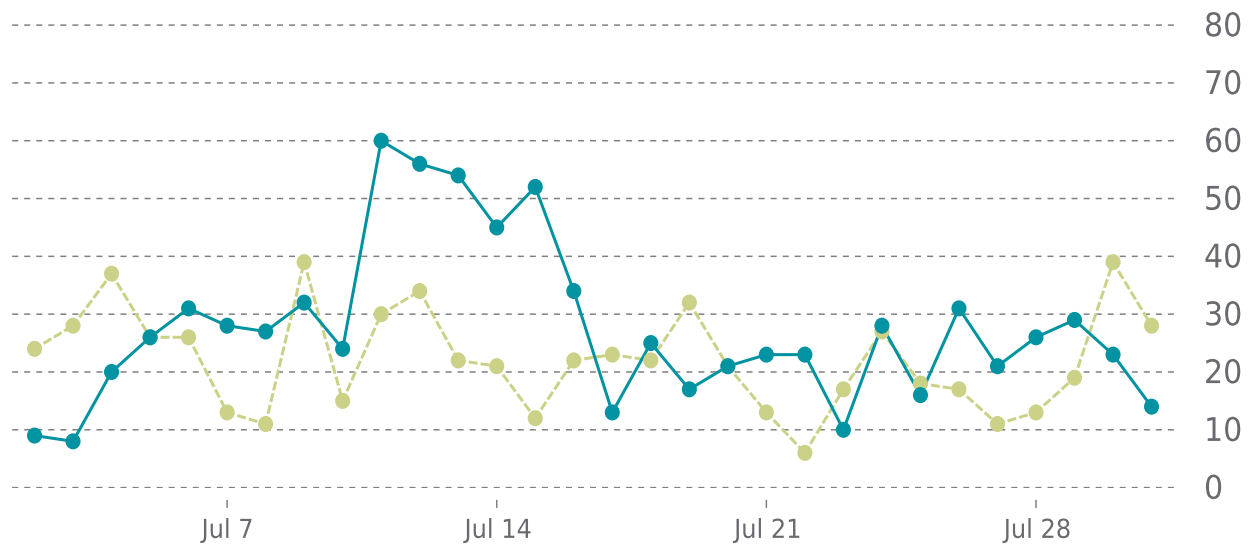

# ✓ ANALYTICS

Traffic up by: **26%**  
07/01/2022 to 07/31/2022

## OVERVIEW

Sessions  
**0.8K**  
▲ 26%

Pageviews  
**2.1K**  
▲ 34%

Session duration  
**01m:22s**  
▲ 28%

## SESSIONS

—●— This period —●— Previous period

Pages Per Sessions: ▲ 6%

Social Media Sessions: ▲ 2.78%

Bounce Rate: ▼ -8%

Organic Searches: ▲ 37.21%

<b>Referrers</b>	<b>Sessions</b>	<b>Pages</b>	<b>Sessions</b>
google	544	/	856
(direct)	204	/blooms-floral-arrangement/	458
l.instagram.com	33	/contact-us/	205
l.facebook.com	32	/blooms-gift-shop/	204
bing	16	/blooms-party-rentals/	149