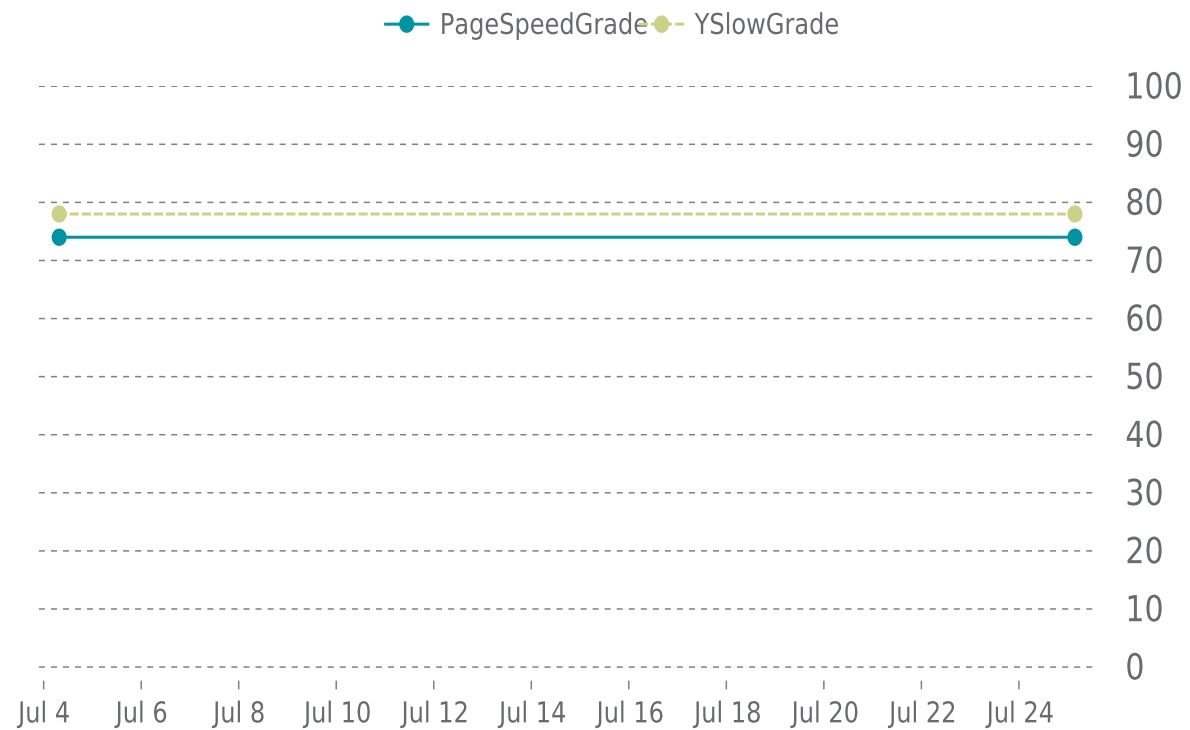

07/01/2022 to 07/31/2022

MOST RECENT SCAN

07/25/2022

PageSpeed Grade

C (74%)

Previous check: 74%

YSlow Grade

C (78%)

Previous check: 78%

PERFORMANCE OVERVIEW

PERFORMANCE HISTORY

Date	Load time	PageSpeed	YSlow
07/25/2022 03:34	1.36 s	C (74%)	C (78%)
07/04/2022 07:38	1.43 s	C (74%)	C (78%)

BREAD

Our team is dedicated to providing you with comprehensive, constant web hosting support. If you have any questions or concerns about the information in this report, please reach out to BREAD; we exist to help you win!