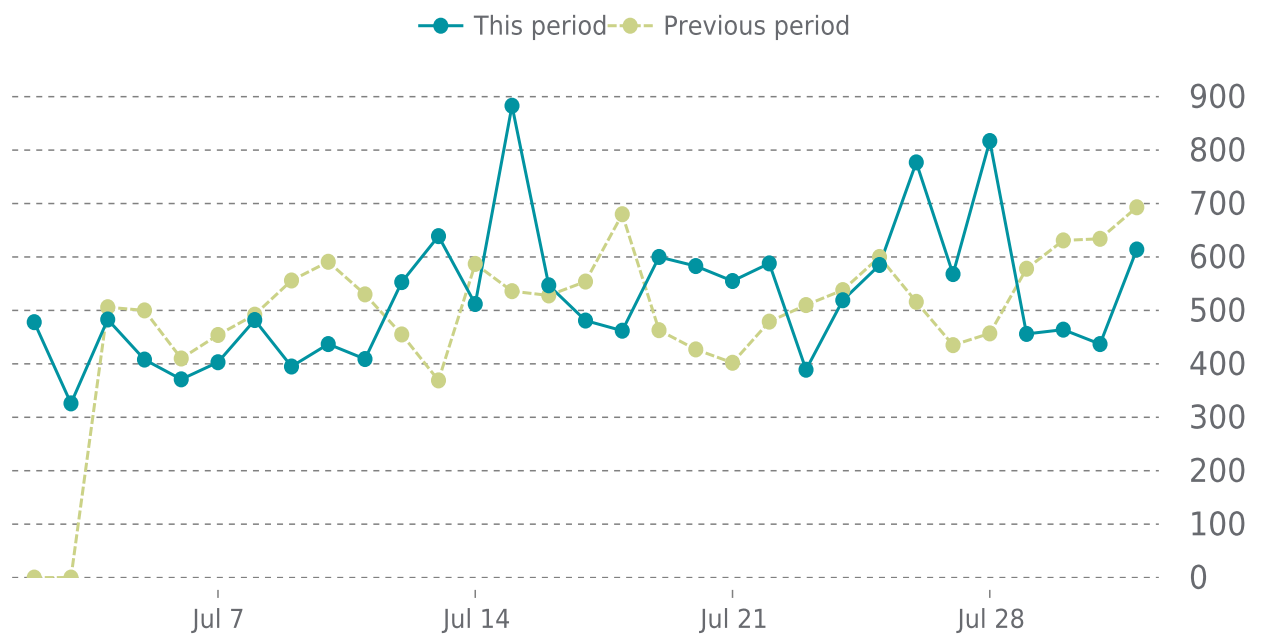

OVERVIEW

last 24 hours

100%

last 7 days

100%

last 30 days

99%

UPTIME HISTORY

Event	Date	Reason	Duration
UP	07/18/2022	-	13d 18h
DOWN	07/18/2022	Host Name is not resolved	2m 10s
UP	07/06/2022	-	11d 18h
DOWN	07/06/2022	Host Name is not resolved	4m 11s
UP	07/05/2022	-	21h 30m
DOWN	07/05/2022	Host Name is not resolved	2m 4s
UP	07/01/2022	-	4d 7h
DOWN	07/01/2022	Host Unavailable	4m 11s

✓ ANALYTICS

Traffic up by: **7.3%**
07/01/2022 to 07/31/2022

SESSIONS

 **SECURITY**Total security checks: **4**

07/01/2022 to 07/31/2022

MOST RECENT SCAN

07/25/2022

Status: **Clean**Malware: **Clean**Web Trust: **Clean**Vulnerabilities: **0****SECURITY SCAN HISTORY**