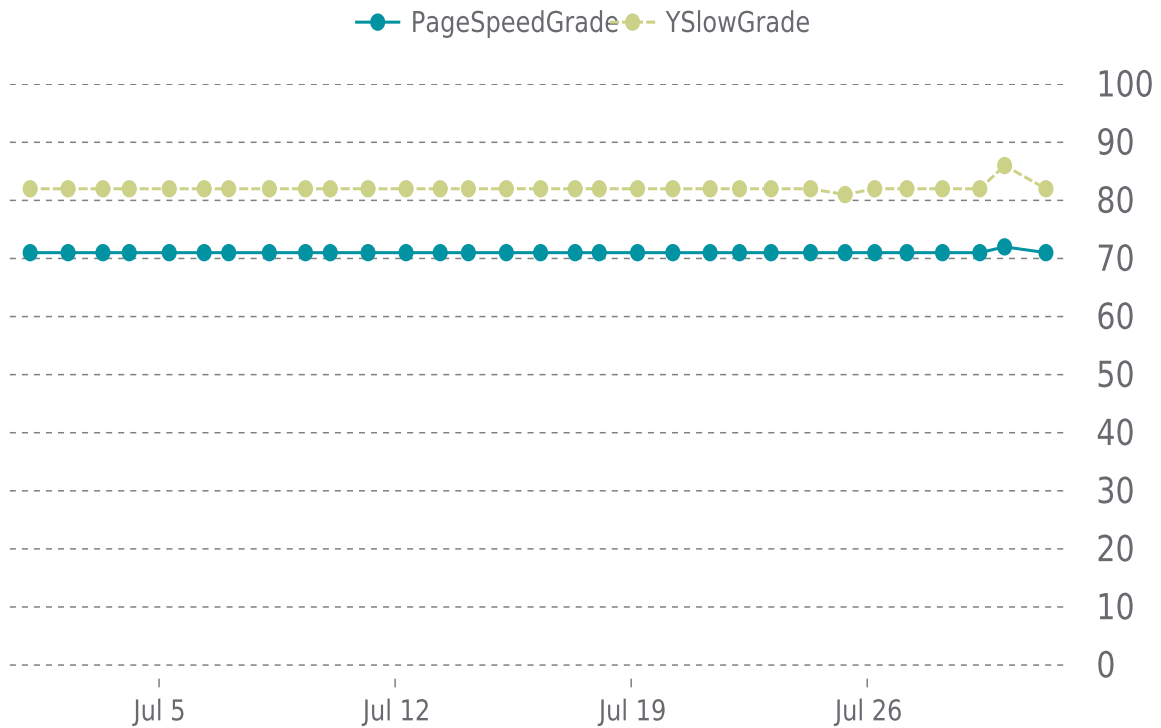

YSlow Grade

B (82%)

Previous check: 86%

PERFORMANCE OVERVIEW

PERFORMANCE HISTORY (1/3)

Date	Load time	PageSpeed	YSlow
07/31/2022 07:10	1.01 s	C (71%)	B (82%)
07/30/2022 01:46	0.74 s	C (72%)	B (86%)
07/29/2022 08:08	0.91 s	C (71%)	B (82%)
07/28/2022 05:34	1.11 s	C (71%)	B (82%)
07/27/2022 04:14	1.09 s	C (71%)	B (82%)
07/26/2022 05:19	0.89 s	C (71%)	B (82%)
07/25/2022 08:16	1.10 s	C (71%)	B (81%)
07/24/2022 07:41	1.15 s	C (71%)	B (82%)
07/23/2022 03:34	0.77 s	C (71%)	B (82%)
07/22/2022 05:06	0.89 s	C (71%)	B (82%)
07/21/2022 08:12	1.09 s	C (71%)	B (82%)
07/20/2022 05:39	0.94 s	C (71%)	B (82%)
07/19/2022 04:31	1.10 s	C (71%)	B (82%)
07/18/2022 01:16	0.90 s	C (71%)	B (82%)
07/17/2022 08:07	0.87 s	C (71%)	B (82%)