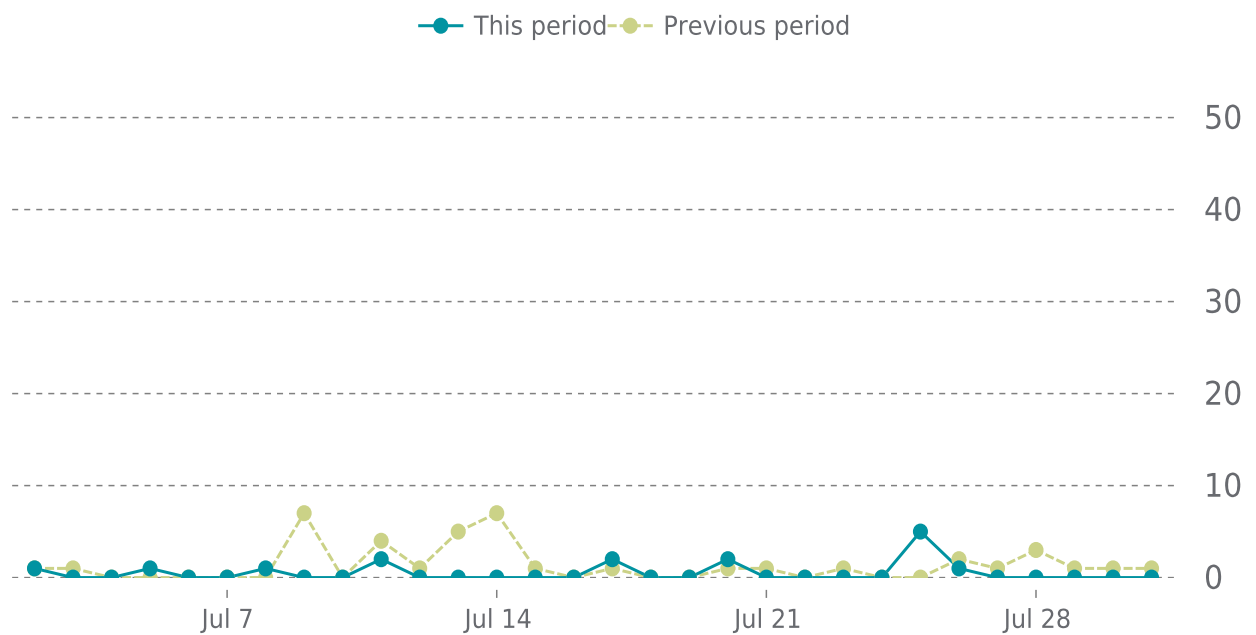

UPTIME HISTORY

Event	Date	Reason	Duration
UP	06/17/2022	-	44d 15h

✓ ANALYTICS

Traffic down by: **60%**
07/01/2022 to 07/31/2022

OVERVIEW

Sessions
16
▼ -60%

Pageviews
17
▼ -64%

SESSIONS

Pages Per Sessions: ▼ -10%

Social Media Sessions: ▲ 0.00%

Bounce Rate: ▲ 10%

Organic Searches: ▼ -27.27%

Referrers	Sessions	Pages	Sessions
(direct)	6	/	16
baidu	4	/ecce-holdings/	1
google	3		
design-bread.com	2		
bing	1		
Countries			
	Sessions		
United States	10		
China	4		
Poland	2		