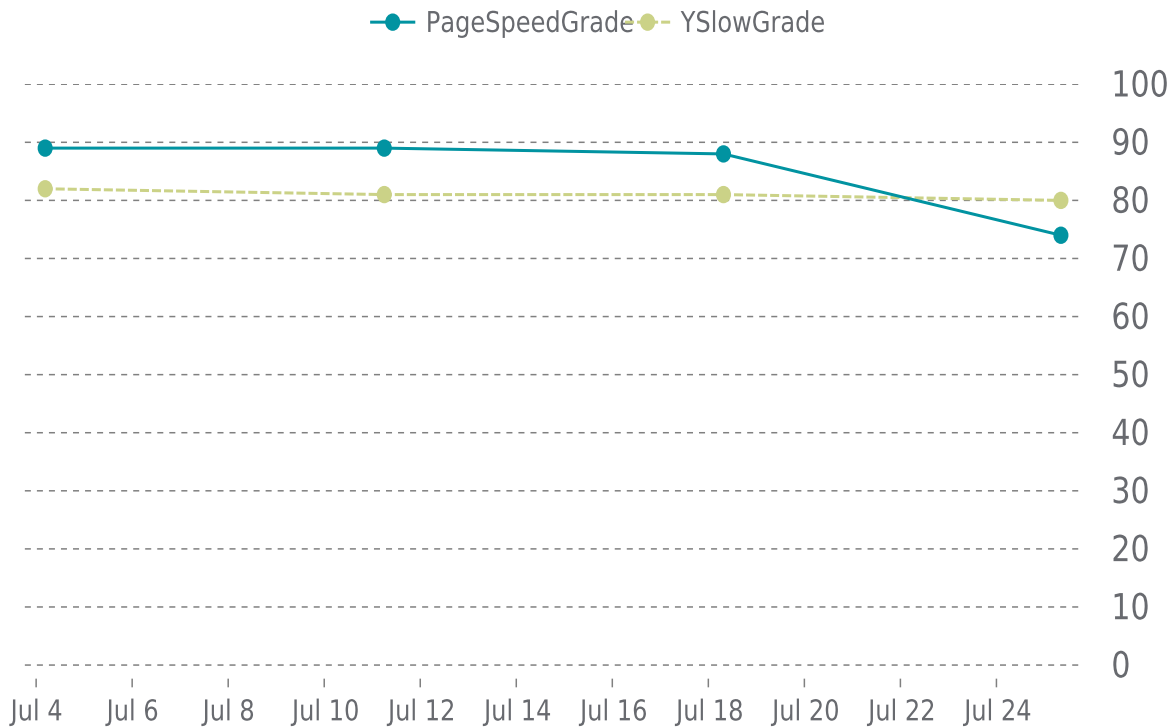

✓ PERFORMANCE

Total performance checks: **4**

07/01/2022 to 07/31/2022

MOST RECENT SCAN

07/25/2022

PageSpeed Grade

C (74%)

Previous check: 88%

YSlow Grade

B (80%)

Previous check: 81%

PERFORMANCE OVERVIEW

PERFORMANCE HISTORY

Date	Load time	PageSpeed	YSlow
07/25/2022 08:14	1.35 s	C (74%)	B (80%)
07/18/2022 07:34	1.35 s	B (88%)	B (81%)
07/11/2022 06:01	1.34 s	B (89%)	B (81%)
07/04/2022 04:31	1.20 s	B (89%)	B (82%)