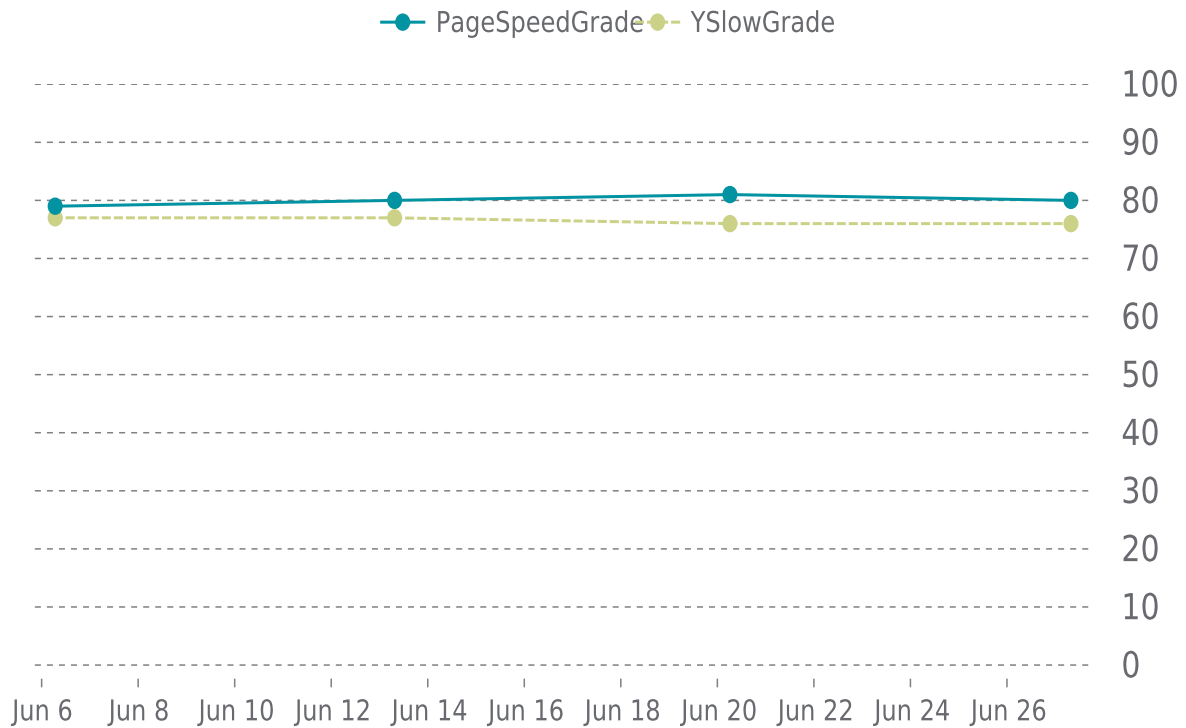

✓ PERFORMANCE

Total performance checks: **4**

06/01/2022 to 06/30/2022

MOST RECENT SCAN

06/27/2022

PageSpeed Grade

B (80%)

Previous check: 81%

YSlow Grade

C (76%)

Previous check: 76%

PERFORMANCE OVERVIEW

PERFORMANCE HISTORY

Date	Load time	PageSpeed	YSlow
06/27/2022 07:48	1.35 s	B (80%)	C (76%)
06/20/2022 06:15	1.15 s	B (81%)	C (76%)
06/13/2022 07:31	1.19 s	B (80%)	C (77%)
06/06/2022 06:44	1.15 s	C (79%)	C (77%)