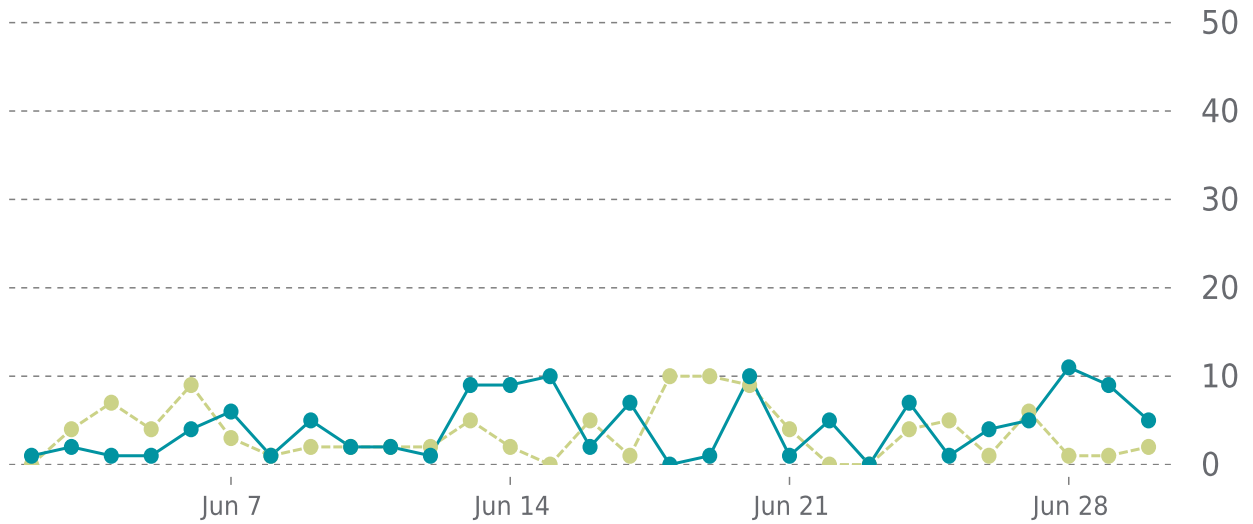

OVERVIEW

last 24 hours

100%

last 7 days

100%

last 30 days

100%

UPTIME HISTORY

Event	Date	Reason	Duration
UP	05/16/2022	-	45d 12h

✓ ANALYTICS

Traffic up by: **21%**
06/01/2022 to 06/30/2022

OVERVIEW

Sessions
0.1K
▲ 21%

Pageviews
0.1K
▲ 23%

Session duration
50s
▼ -33%

SESSIONS

—●— This period —●— Previous period

Pages Per Sessions: ▲ 1%

Social Media Sessions: ▲ 400.00%

Bounce Rate: ▼ -1%

Organic Searches: ▲ 37.50%

Referrers	Sessions	Pages	Sessions
google	66	/	92
(direct)	41	/metal-roofing/	32
facebook.com	5	/contact-us/	24
bing	4	/about-us/	18
yahoo	3	/services/	7

Countries	Sessions
United States	98
India	7
Australia	4
Pakistan	3
Ireland	3

SECURITY

Total security checks: **4**

06/01/2022 to 06/30/2022

MOST RECENT SCAN

06/27/2022

Status: **Clean**

Malware: **Clean**