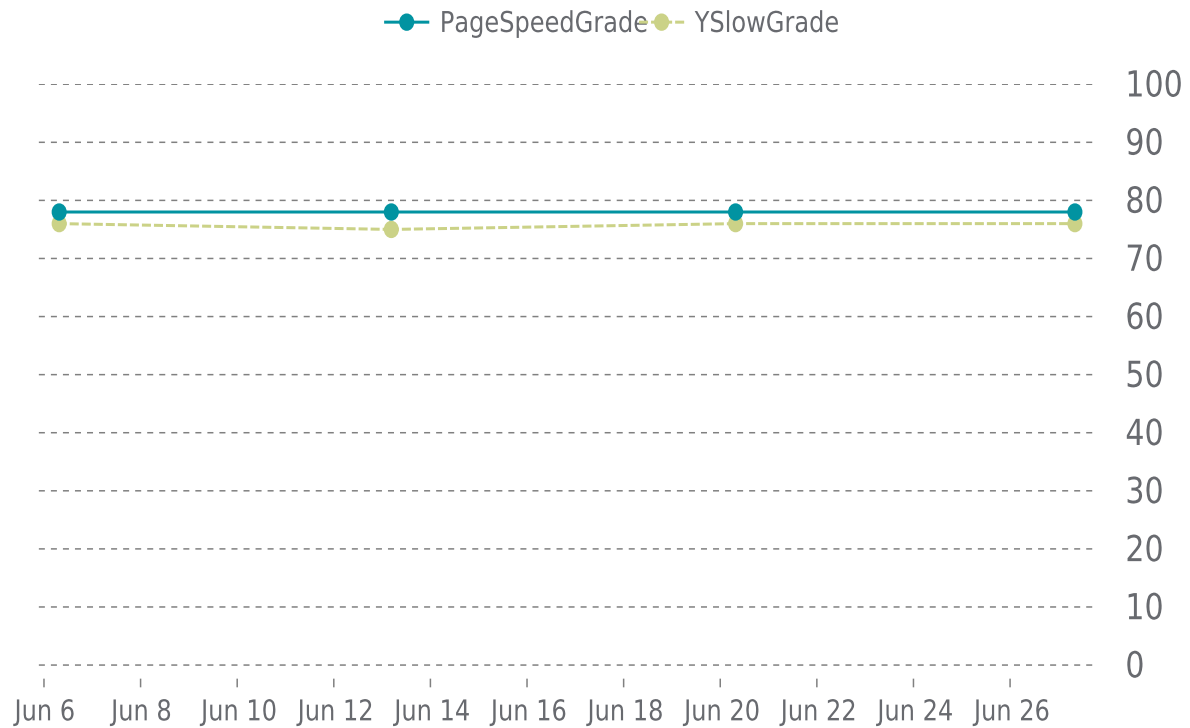

✓ PERFORMANCE

Total performance checks: **4**

06/01/2022 to 06/30/2022

MOST RECENT SCAN

06/27/2022

PageSpeed Grade

C (78%)

Previous check: 78%

YSlow Grade

C (76%)

Previous check: 76%

PERFORMANCE OVERVIEW

PERFORMANCE HISTORY

Date	Load time	PageSpeed	YSlow
06/27/2022 08:13	2.23 s	C (78%)	C (76%)
06/20/2022 07:37	2.22 s	C (78%)	C (76%)
06/13/2022 04:35	1.95 s	C (78%)	C (75%)
06/06/2022 07:33	2.89 s	C (78%)	C (76%)