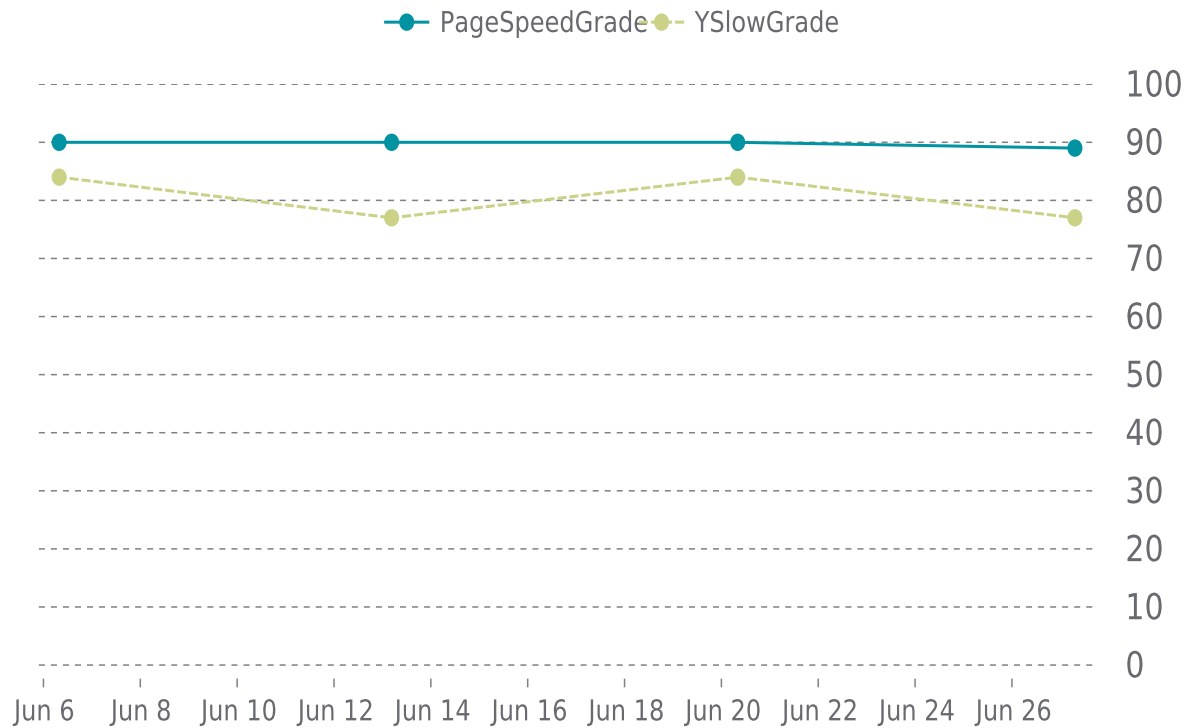

# ✓ PERFORMANCE

Total performance checks: **4**

06/01/2022 to 06/30/2022

## MOST RECENT SCAN

06/27/2022

PageSpeed Grade

**B (89%)**

Previous check: 90%

YSlow Grade

**C (77%)**

Previous check: 84%

## PERFORMANCE OVERVIEW

## PERFORMANCE HISTORY

Date	Load time	PageSpeed	YSlow
06/27/2022 07:13	0.83 s	B (89%)	C (77%)
06/20/2022 08:05	0.82 s	A (90%)	B (84%)
06/13/2022 04:33	1.00 s	A (90%)	C (77%)
06/06/2022 07:47	0.87 s	A (90%)	B (84%)