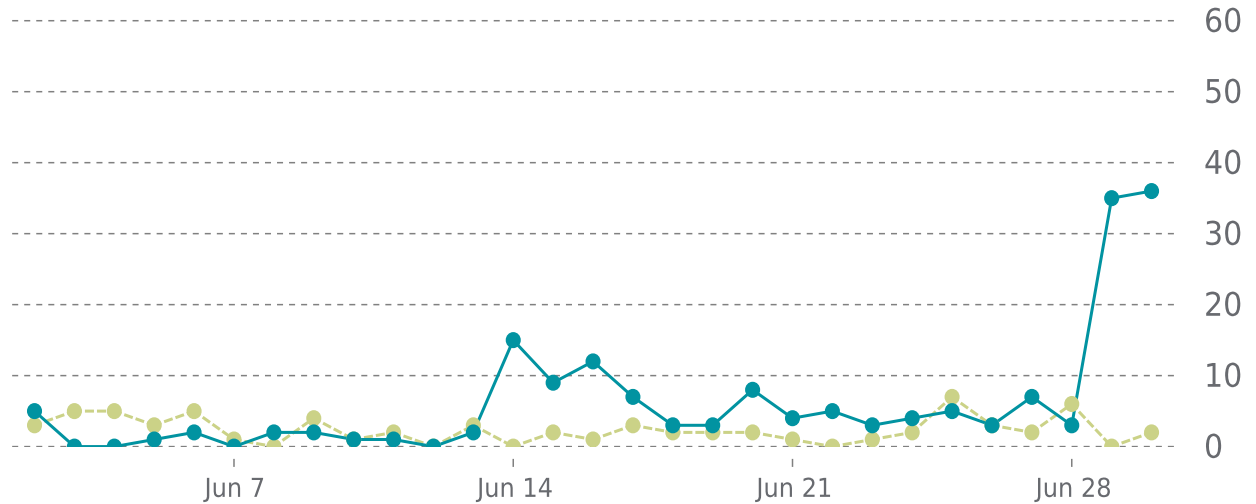

# ✓ ANALYTICS

Traffic up by: **158%**  
06/01/2022 to 06/30/2022

## OVERVIEW

Sessions  
**0.1K**  
▲ 158%

Pageviews  
**0.2K**  
▲ 134%

Session duration  
**01m:52s**  
▲ 64%

## SESSIONS

—●— This period —●— Previous period

Pages Per Sessions: ▼ -9%

Social Media Sessions: ▲ 166.67%

Bounce Rate: ▲ 20%

Organic Searches: ▲ 21.82%

<b>Referrers</b>	<b>Sessions</b>	<b>Pages</b>	<b>Sessions</b>
(direct)	97	/	148
google	60	/contact-us/	65
hibu.my.salesforce.com	5	/?useYB=1	36
l.facebook.com	5	/?useYB=1&cam=dis-ip- ...	1
yellowpages.com	2	/?useYB=1&cam=dis-ip- ...	1

<b>Countries</b>	<b>Sessions</b>
United States	169
India	7
France	2
Malta	1
China	1