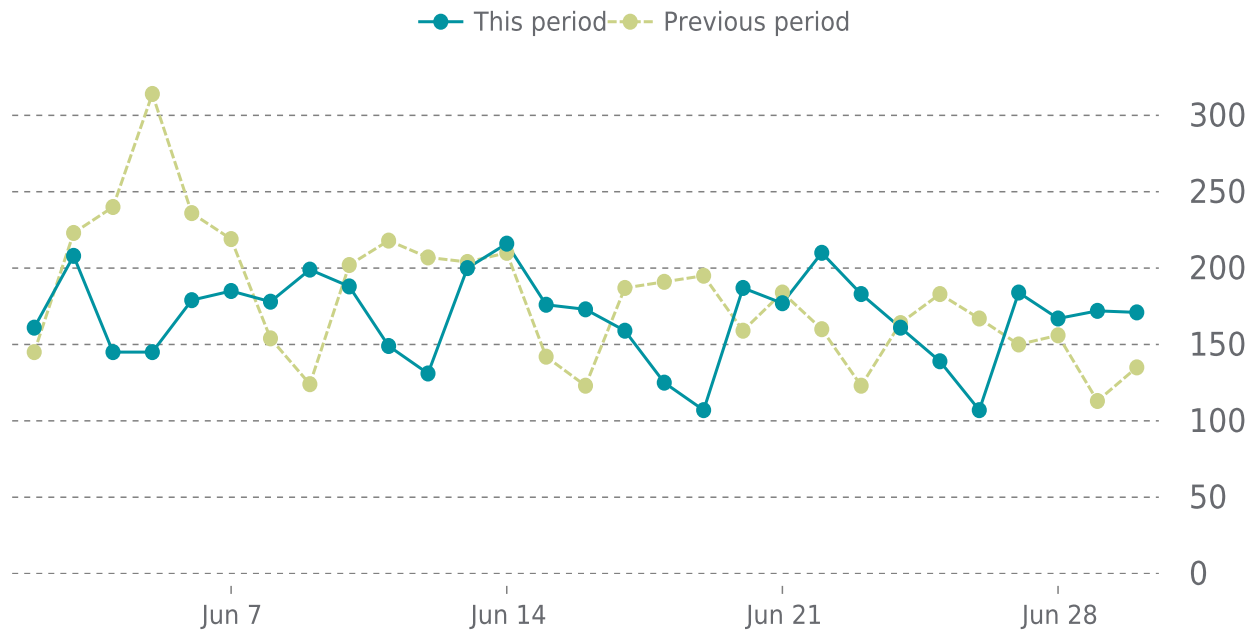

UPTIME HISTORY

Event	Date	Reason	Duration
UP	06/21/2022	-	9d 21h
DOWN	06/21/2022	Response timeout - Did not receive response for 30 secs.	8m 0s

✓ ANALYTICS

Traffic down by: **2%**
06/01/2022 to 06/30/2022

OVERVIEW

Sessions
5.2K
▼ -2%

Pageviews
6.2K
▼ -1%

Session duration
48s
▲ 9%

SESSIONS

Pages Per Sessions: ▲ 0%

Social Media Sessions: ▼ -41.98%

Bounce Rate: ▲ 0%