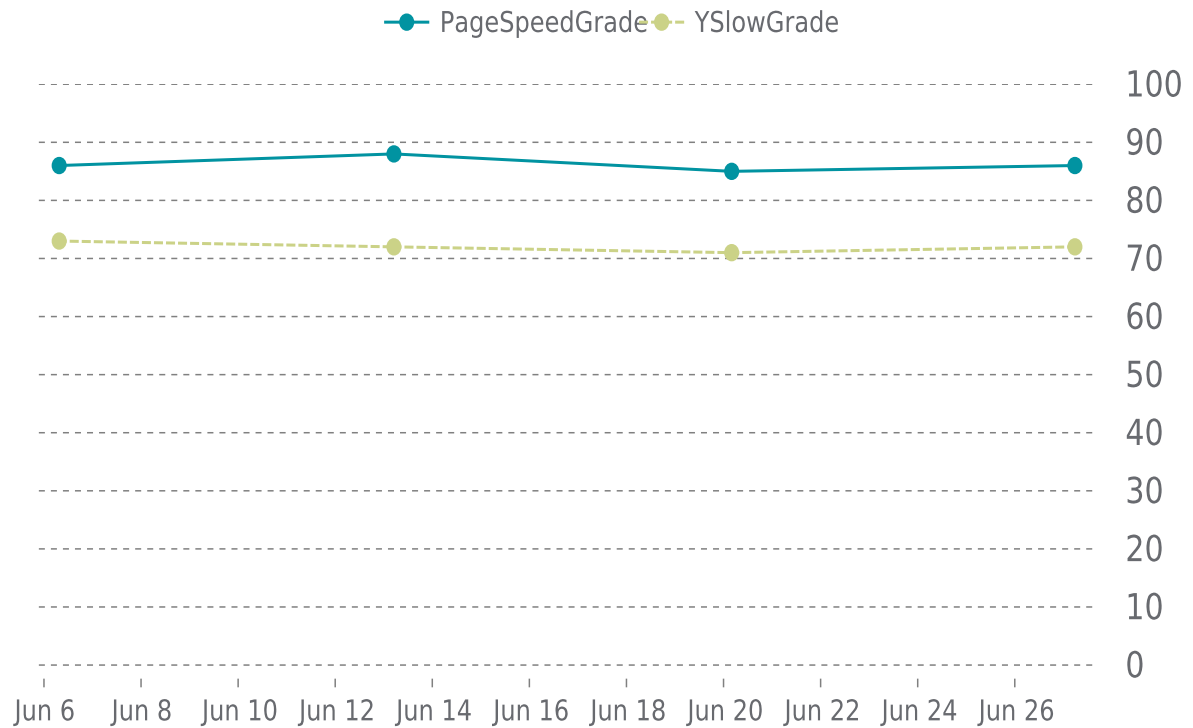

✓ PERFORMANCE

Total performance checks: **4**

06/01/2022 to 06/30/2022

MOST RECENT SCAN

06/27/2022

PageSpeed Grade

B (86%)

Previous check: 85%

YSlow Grade

C (72%)

Previous check: 71%

PERFORMANCE OVERVIEW

PERFORMANCE HISTORY

Date	Load time	PageSpeed	YSlow
06/27/2022 05:44	1.45 s	B (86%)	C (72%)
06/20/2022 04:02	1.65 s	B (85%)	C (71%)
06/13/2022 05:02	1.45 s	B (88%)	C (72%)
06/06/2022 07:31	1.61 s	B (86%)	C (73%)