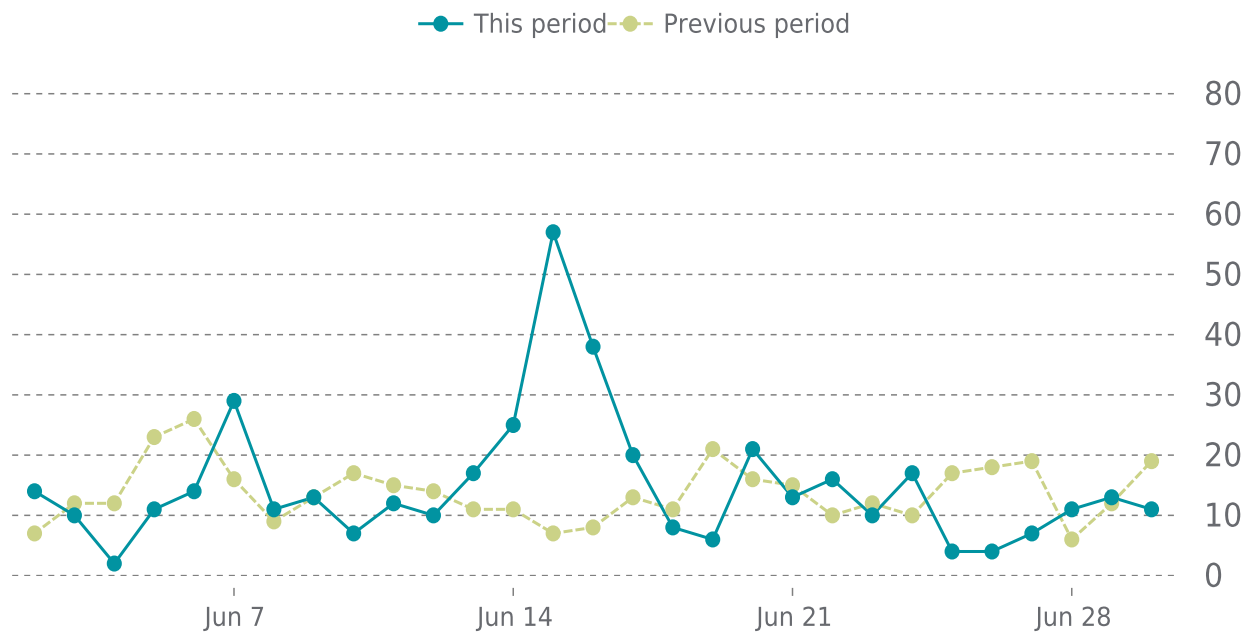

UPDATES HISTORY

Plugin name	Plugin version	Date
ManageWP - Worker	4.9.13 → 4.9.14	06/22/2022

Theme name	Theme version	Date
Twenty Twenty-One	1.5 → 1.6	06/28/2022
Twenty Twenty	1.9 → 2.0	06/28/2022
Twenty Nineteen	2.2 → 2.3	06/28/2022
Divi	4.17.3 → 4.17.4	06/28/2022

99%

UPTIME HISTORY

Event	Date	Reason	Duration
UP	06/21/2022	-	9d 21h
DOWN	06/21/2022	Response timeout - Did not receive response for 30 secs.	37m 7s

✓ ANALYTICS

Traffic up by: **12%**
06/01/2022 to 06/30/2022

OVERVIEW

Sessions
0.4K
▲ 12%

Pageviews
0.9K
▲ 6%

Session duration
01m:11s
▼ -11%

SESSIONS

Pages Per Sessions: ▼ -6%

Social Media Sessions: ▲ 610.00%

Bounce Rate: ▲ 5%