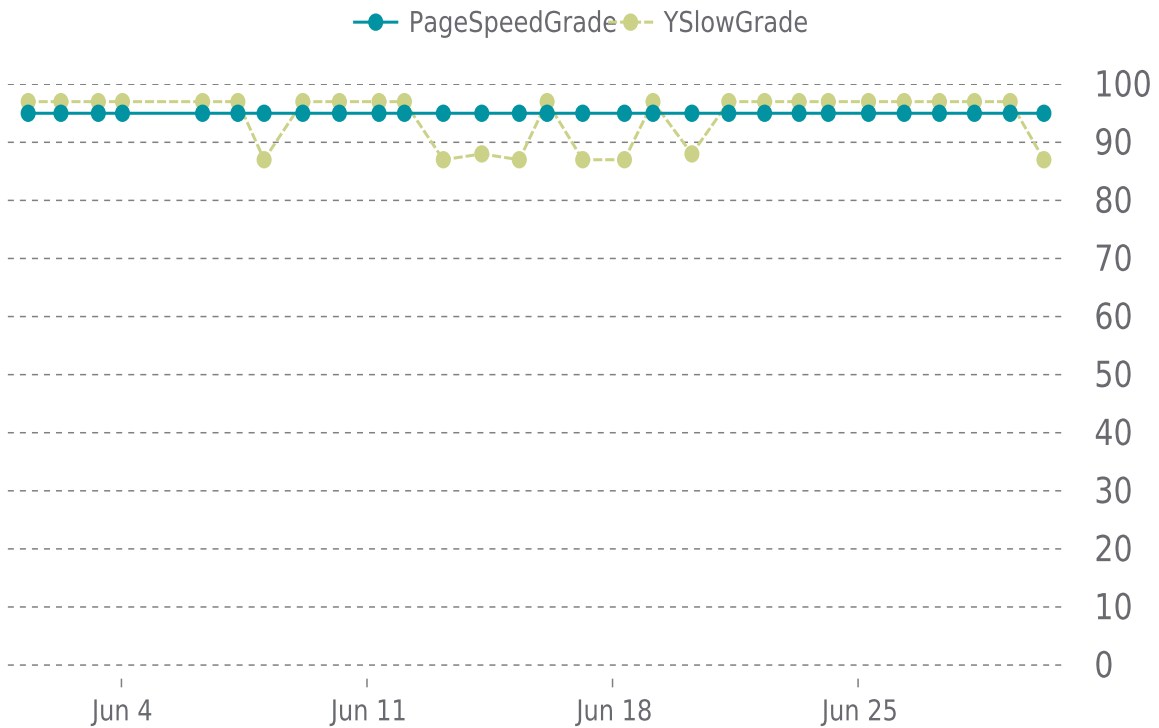

# ✓ PERFORMANCE

Total performance checks: **29**

06/01/2022 to 06/30/2022

## MOST RECENT SCAN

06/30/2022

PageSpeed Grade

**A (95%)**

Previous check: 95%

YSlow Grade

**B (87%)**

Previous check: 97%

## PERFORMANCE OVERVIEW