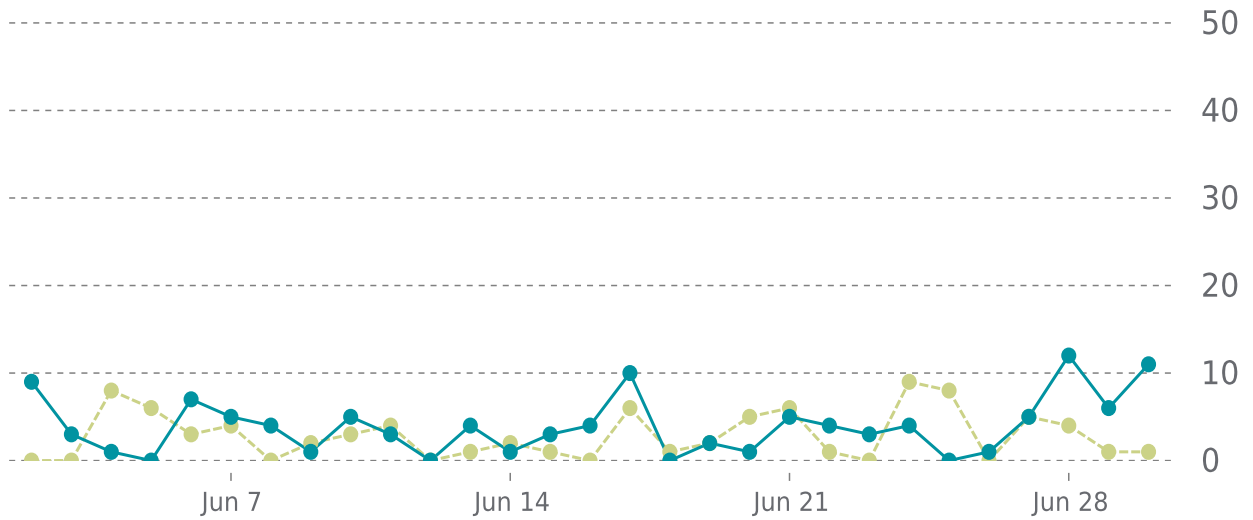

# ✓ ANALYTICS

Traffic up by: **49%**  
06/01/2022 to 06/30/2022

## OVERVIEW

Sessions  
**0.1K**  
▲ 49%

Pageviews  
**0.3K**  
▲ 21%

Session duration  
**01m:56s**  
▼ -48%

## SESSIONS

—●— This period —●— Previous period

Pages Per Sessions: ▼ -19%

Social Media Sessions: ▲ 100.00%

Bounce Rate: ▲ 27%

Organic Searches: ▲ 66.67%

<b>Referrers</b>	<b>Sessions</b>	<b>Pages</b>	<b>Sessions</b>
(direct)	77	/	80
google	29	/board-locator/	61
design-bread.com	6	/board-locator/?wpv- cat...	41
bing	6	/about-munn-outd	15
link.edgepilot.com	3	/billboard/panel-no-108/	10

<b>Countries</b>	<b>Sessions</b>
United States	120
China	4
France	1