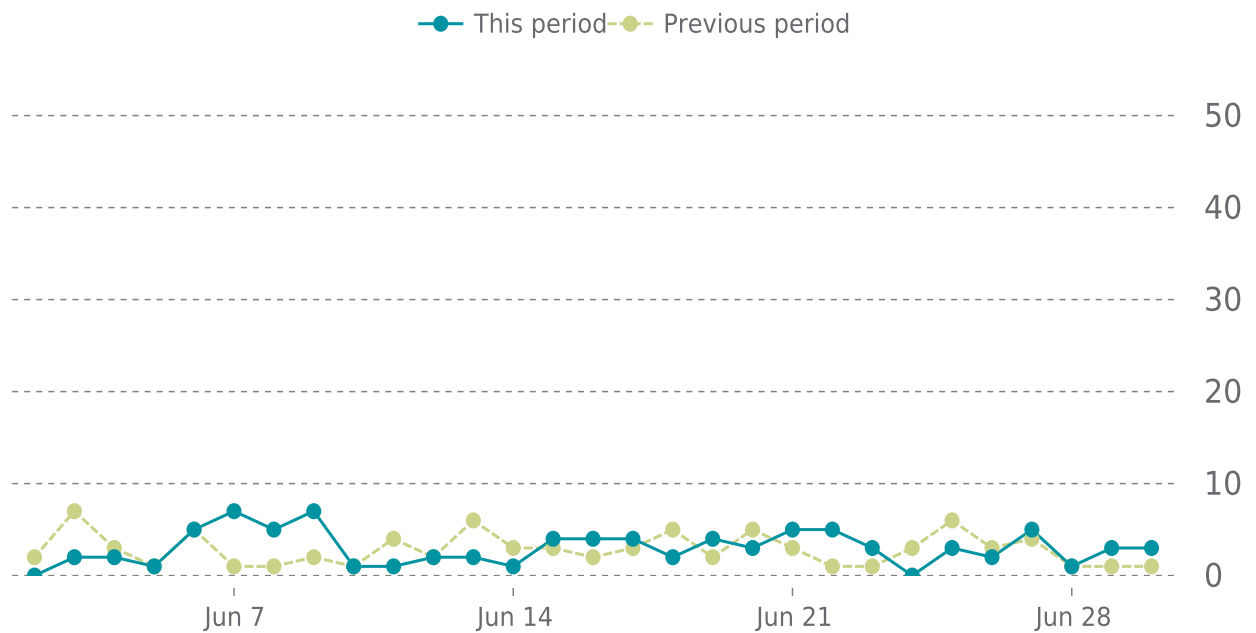

✓ ANALYTICS

Traffic up by: **20%**
06/01/2022 to 06/30/2022

OVERVIEW

Sessions
98
▲ 20%

Pageviews
0.2K
▼ -3%

Session duration
01m:03s
▼ -38%

SESSIONS

Pages Per Sessions: ▼ -19%

Social Media Sessions: ▲ 47.83%

Bounce Rate: ▼ -12%

Organic Searches: ▲ 2.78%

Referrers	Sessions	Pages	Sessions
google	35	/	76
(direct)	23	/get-in-touch/	31
m.facebook.com	17	/about-mds-interior-design/	24
l.facebook.com	10	/mds-projects/	12
facebook.com	4	/all-mds-projects/	11
Countries			
Countries	Sessions		
United States	70		
Indonesia	6		
India	5		
Philippines	4		
Ireland	4