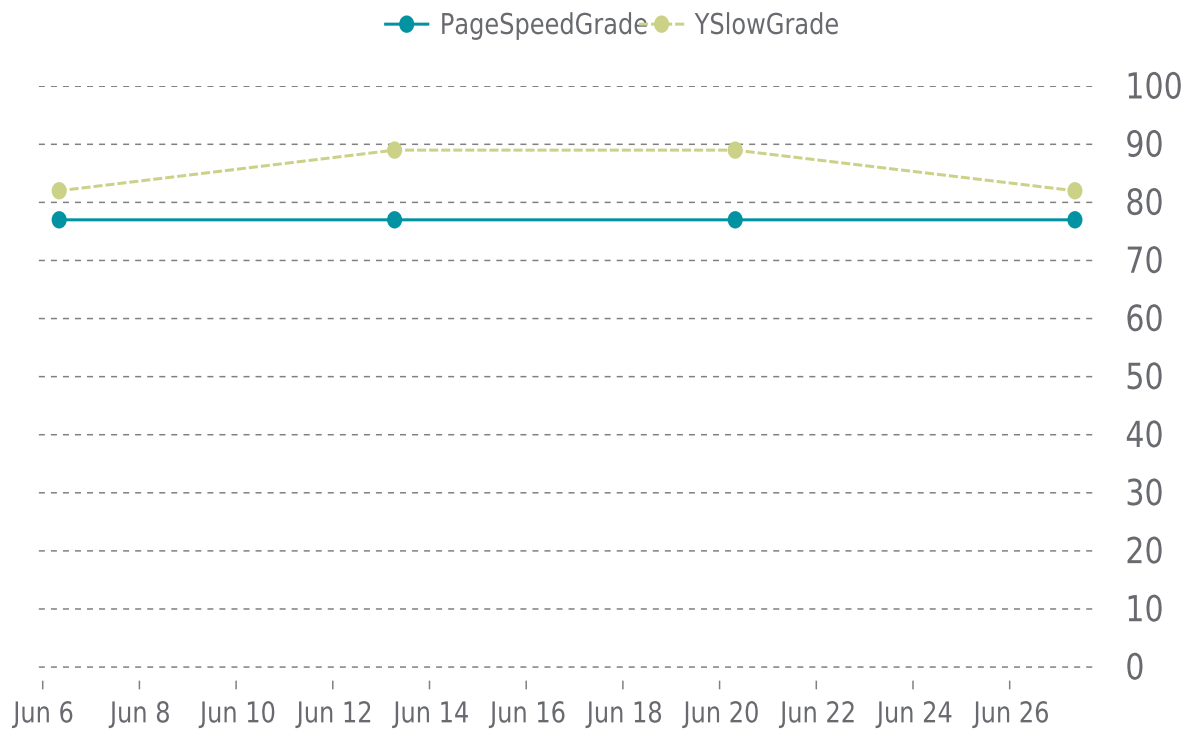

# ✓ PERFORMANCE

Total performance checks: **4**

06/01/2022 to 06/30/2022

## MOST RECENT SCAN

06/27/2022

PageSpeed Grade

**C (77%)**

Previous check: 77%

YSlow Grade

**B (82%)**

Previous check: 89%

## PERFORMANCE OVERVIEW

## PERFORMANCE HISTORY

Date	Load time	PageSpeed	YSlow
06/27/2022 08:23	1.09 s	C (77%)	B (82%)
06/20/2022 07:45	0.88 s	C (77%)	B (89%)
06/13/2022 06:40	0.96 s	C (77%)	B (89%)
06/06/2022 08:10	0.72 s	C (77%)	B (82%)