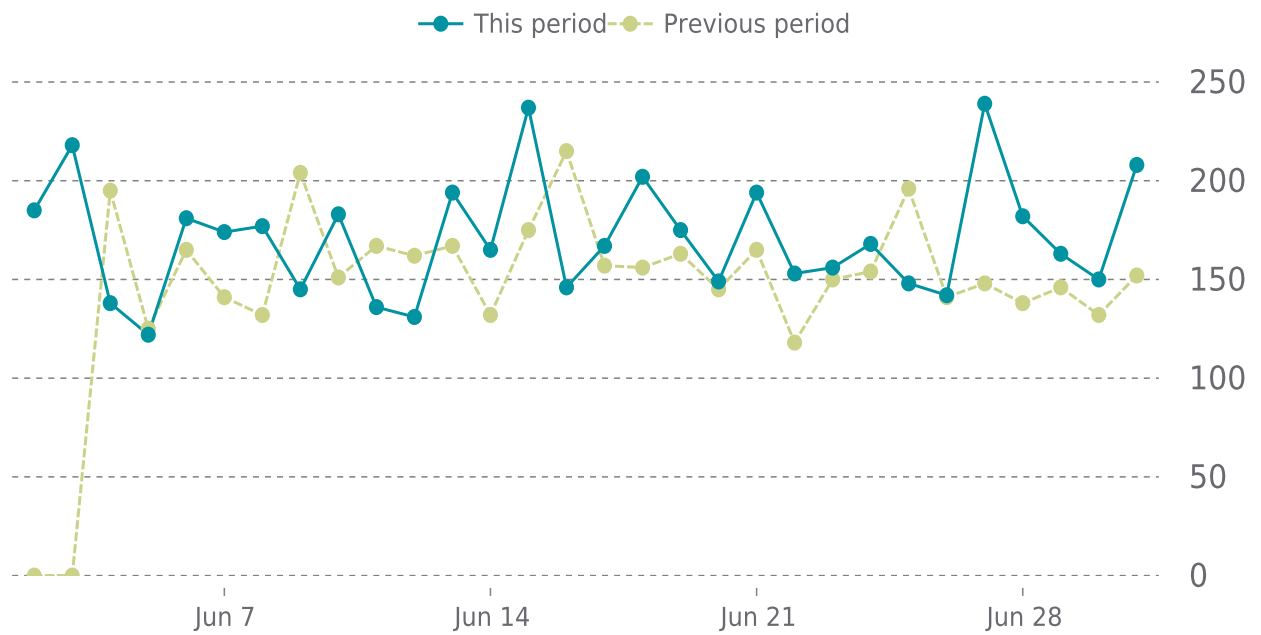

Plugin name	Plugin version	Date
ManageWP - Worker	4.9.13 → 4.9.14	06/22/2022

UPTIME

Up for: **357d 13h**
Overall Uptime: **100.000%**

OVERVIEW

last 24 hours

100%

last 7 days

100%

last 30 days

100%

UPTIME HISTORY

Event	Date	Reason	Duration
UP	07/08/2021	-	357d 13h

✓ ANALYTICS

Traffic up by: **16.8%**
06/01/2022 to 06/30/2022

SESSIONS

SECURITY