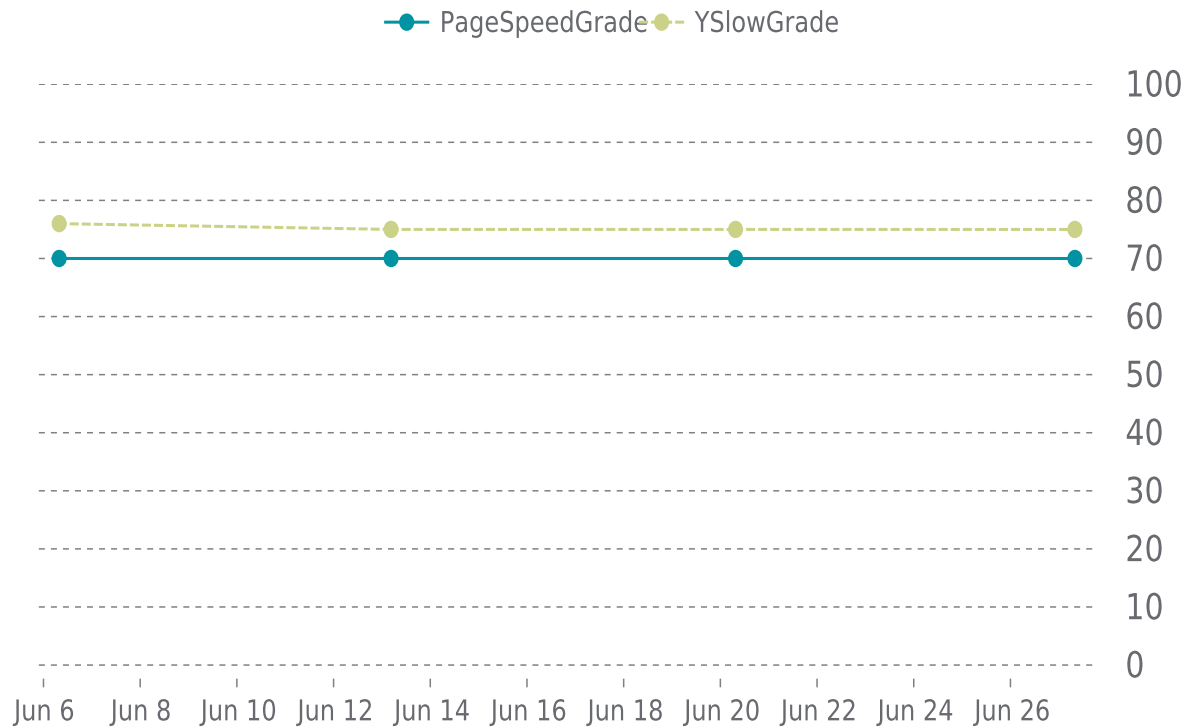

Total performance checks: **4**

06/01/2022 to 06/30/2022

MOST RECENT SCAN

06/27/2022

PageSpeed Grade

C (70%)

Previous check: 70%

YSlow Grade

C (75%)

Previous check: 75%

PERFORMANCE OVERVIEW

PERFORMANCE HISTORY

Date	Load time	PageSpeed	YSlow
06/27/2022 08:00	1.20 s	C (70%)	C (75%)
06/20/2022 07:33	1.37 s	C (70%)	C (75%)
06/13/2022 04:33	1.19 s	C (70%)	C (75%)
06/06/2022 07:47	1.28 s	C (70%)	C (76%)