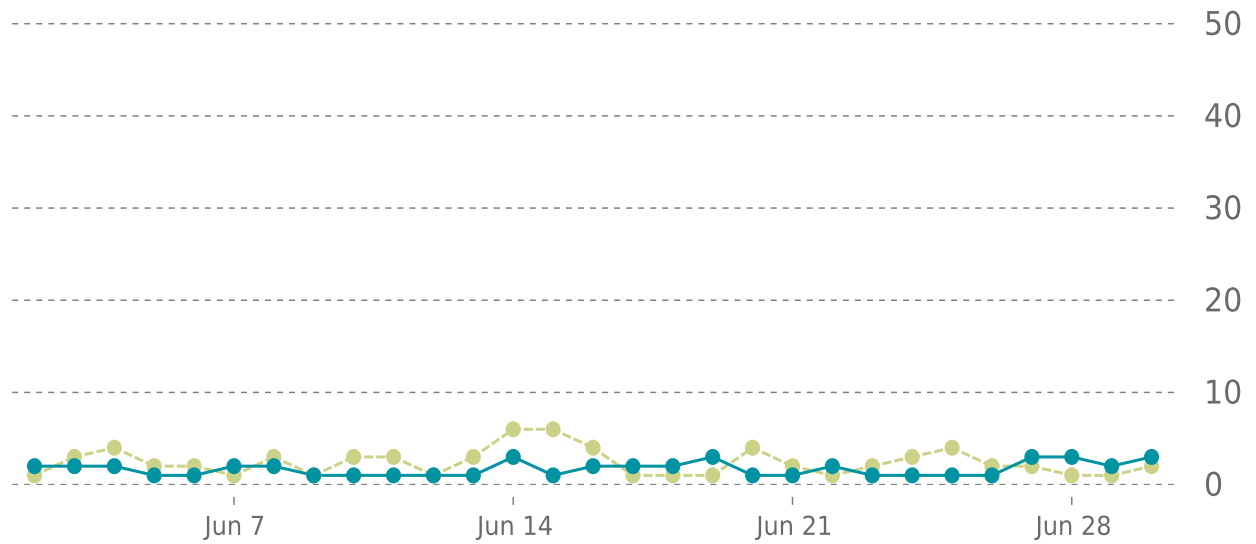

Up for: **45d 12h**
Overall Uptime: **100.000%**

OVERVIEW

last 24 hours
100%

last 7 days
100%

last 30 days
100%

UPTIME HISTORY

| Event | Date | Reason | Duration |
|-------|------------|--------|----------|
| UP | 05/16/2022 | - | 45d 12h |

✓ ANALYTICS

Traffic down by: **28%**
06/01/2022 to 06/30/2022

OVERVIEW

Sessions
51
▼ -28%

Pageviews
62
▼ -33%

Session duration
21s
▼ -21%

SESSIONS

—●— This period —●— Previous period

Pages Per Sessions: ▼ -6%

Social Media Sessions: ▲ 50.00%

Bounce Rate: ▲ 0%

Organic Searches: ▼ -16.67%

| Referrers | Sessions | Pages | Sessions |
|------------------|-----------------|----------------------|-----------------|
| (direct) | 42 | / | 53 |
| bing | 3 | /endorsements-fo | 5 |
| l.instagram.com | 2 | /donate/ | 2 |
| azuker.xyz | 1 | /find-your-precinct/ | 1 |
| yahoo | 1 | /volunteer/ | 1 |
| Countries | | | |
| | Sessions | | |
| United States | 49 | | |
| China | 1 | | |
| Canada | 1 | | |