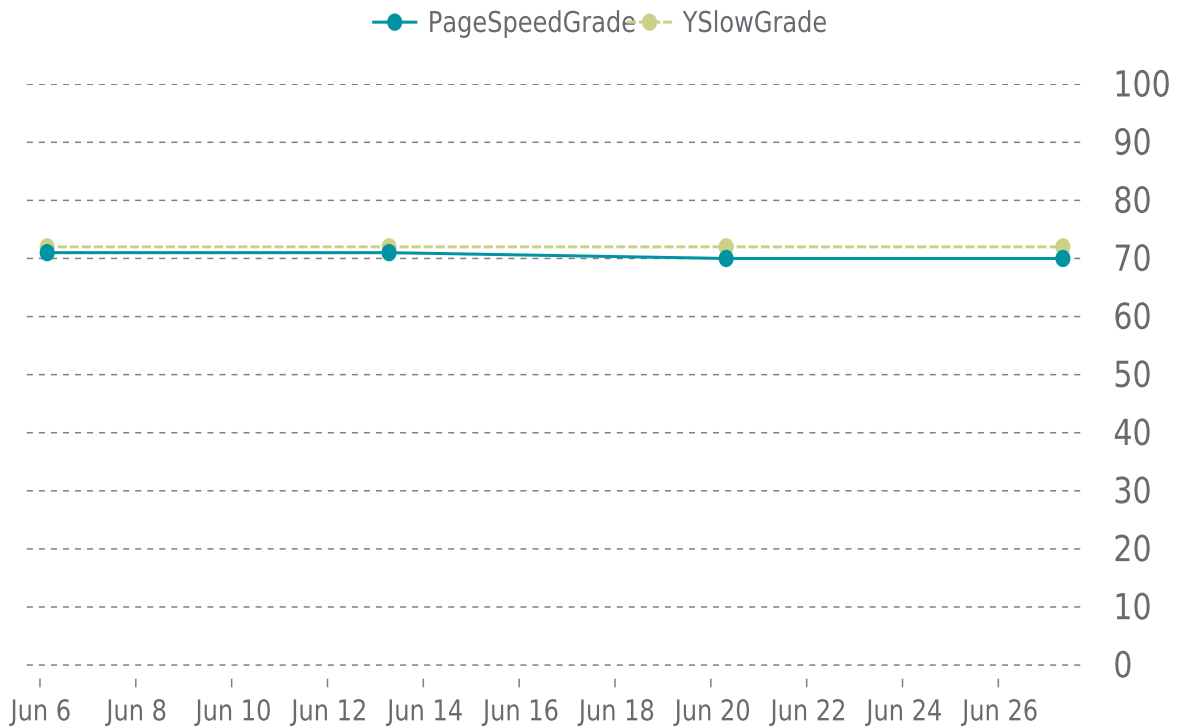

✓ PERFORMANCE

Total performance checks: **4**

06/01/2022 to 06/30/2022

MOST RECENT SCAN

06/27/2022

PageSpeed Grade

C (70%)

Previous check: 70%

YSlow Grade

C (72%)

Previous check: 72%

PERFORMANCE OVERVIEW

PERFORMANCE HISTORY

| Date | Load time | PageSpeed | YSlow |
|------------------|-----------|-----------|---------|
| 06/27/2022 08:21 | 5.30 s | C (70%) | C (72%) |
| 06/20/2022 07:41 | 3.84 s | C (70%) | C (72%) |
| 06/13/2022 06:50 | 3.69 s | C (71%) | C (72%) |
| 06/06/2022 03:36 | 4.77 s | C (71%) | C (72%) |