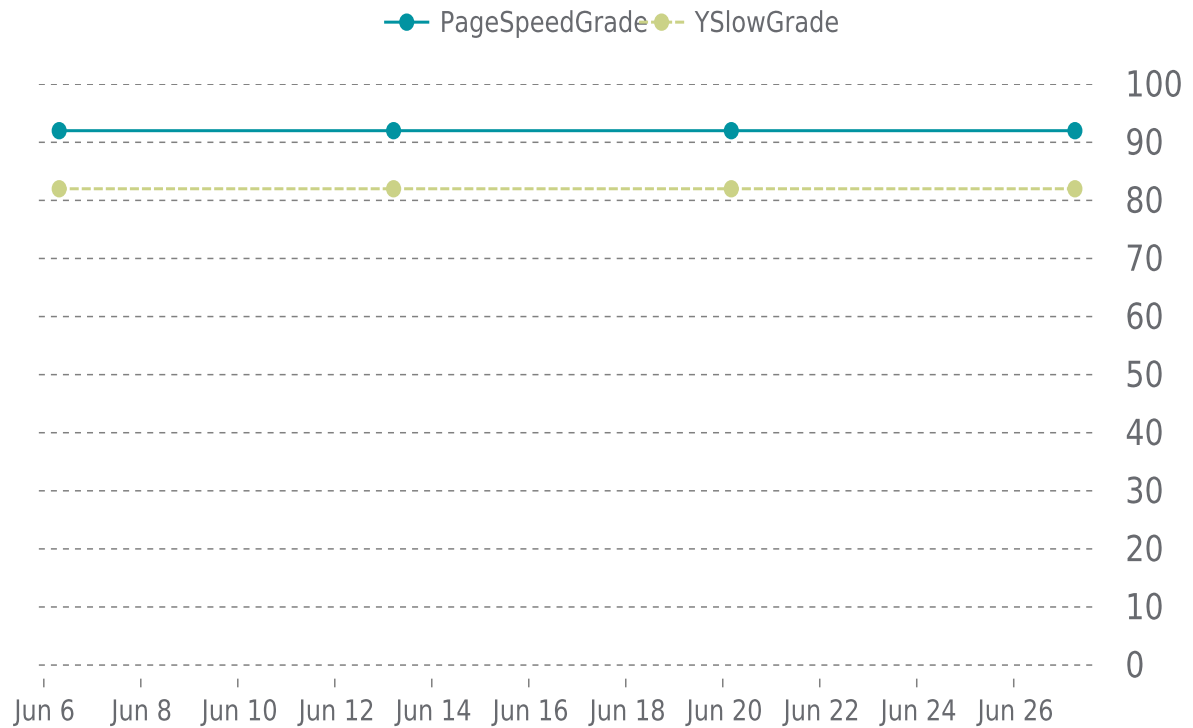

# ✓ PERFORMANCE

Total performance checks: **4**

06/01/2022 to 06/30/2022

## MOST RECENT SCAN

06/27/2022

PageSpeed Grade

**A (92%)**

Previous check: 92%

YSlow Grade

**B (82%)**

Previous check: 82%

## PERFORMANCE OVERVIEW