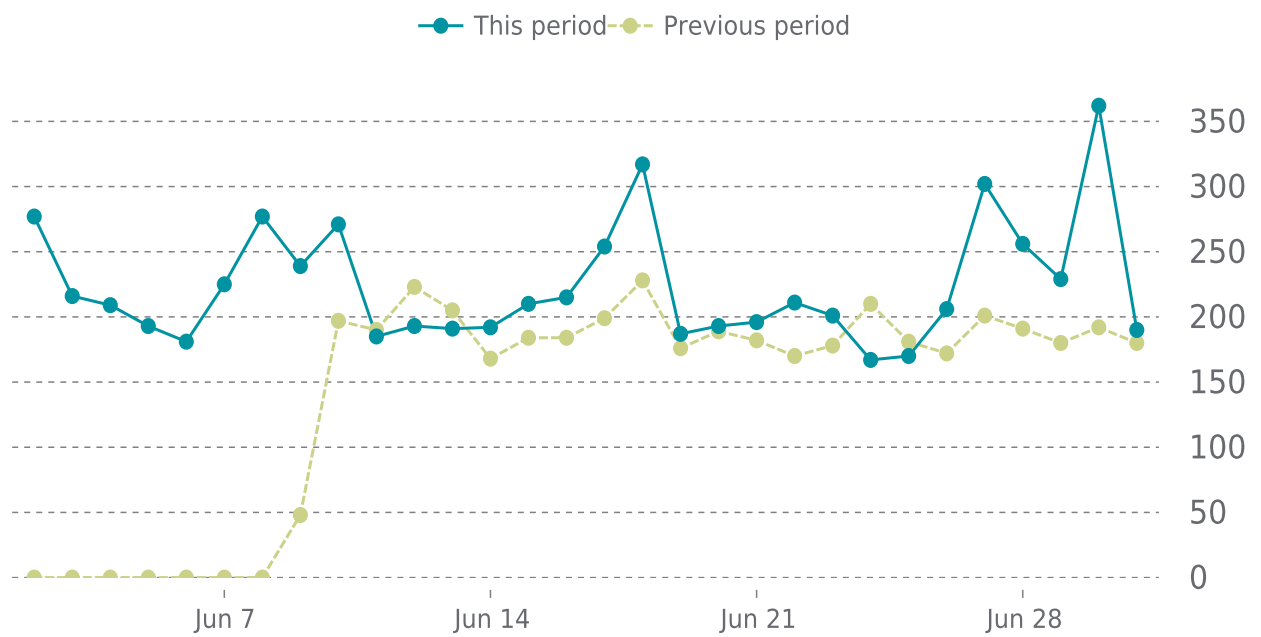

## OVERVIEW

last 24 hours

**100%**

last 7 days

**100%**

last 30 days

**100%**

## UPTIME HISTORY

Event	Date	Reason	Duration
UP	05/09/2022	-	52d 9h

# ✓ ANALYTICS

Traffic up by: **58.8%**

06/01/2022 to 06/30/2022

## SESSIONS