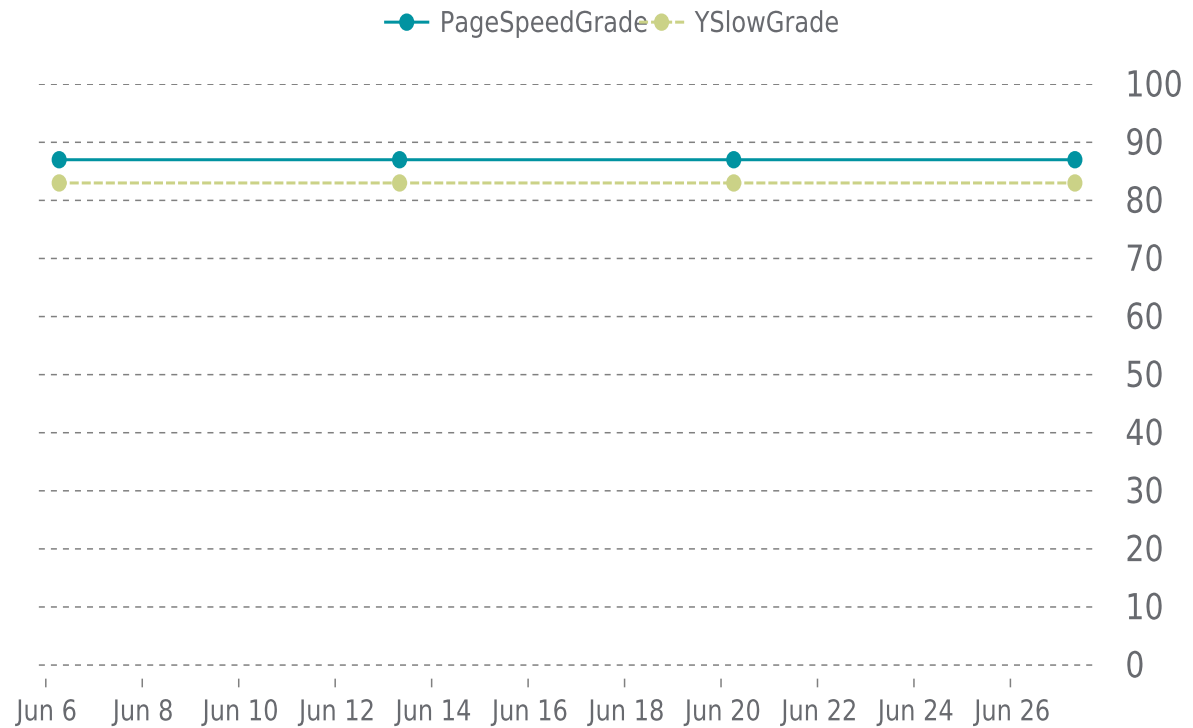

✓ PERFORMANCE

Total performance checks: **4**

06/01/2022 to 06/30/2022

MOST RECENT SCAN

06/27/2022

PageSpeed Grade

B (87%)

Previous check: 87%

YSlow Grade

B (83%)

Previous check: 83%

PERFORMANCE OVERVIEW

PERFORMANCE HISTORY

Date	Load time	PageSpeed	YSlow
06/27/2022 08:06	1.03 s	B (87%)	B (83%)
06/20/2022 06:20	1.24 s	B (87%)	B (83%)
06/13/2022 08:03	1.15 s	B (87%)	B (83%)
06/06/2022 06:39	1.17 s	B (87%)	B (83%)