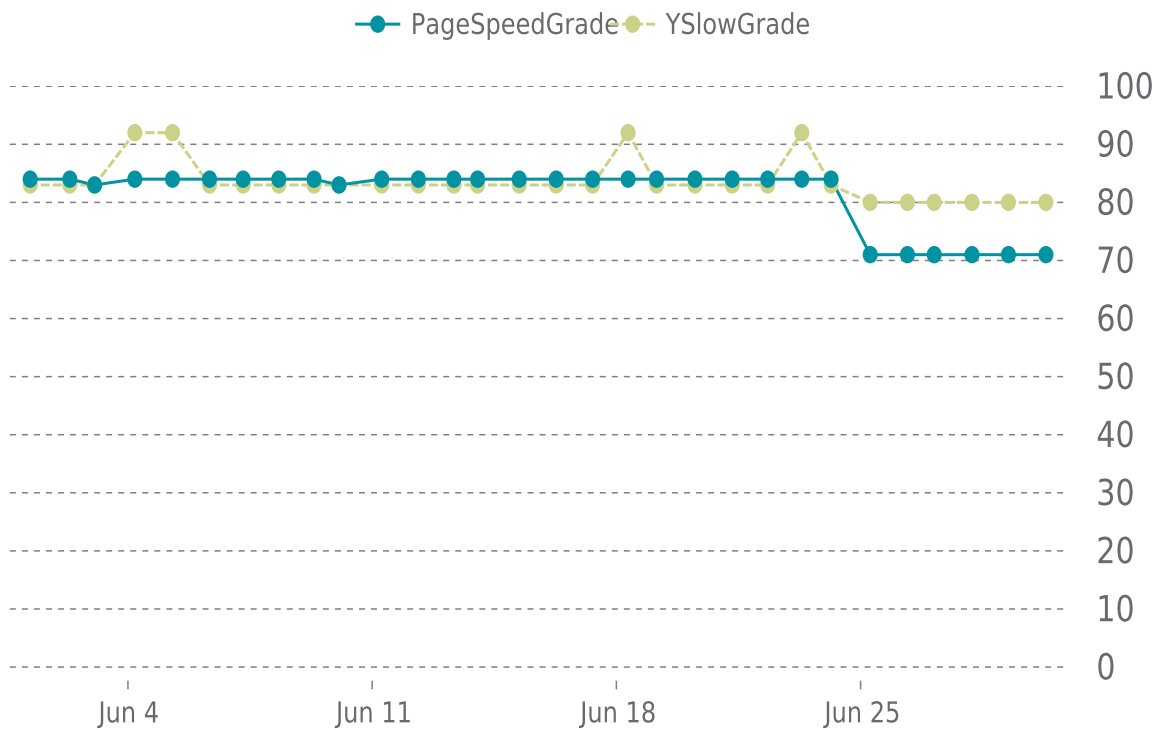

✓ PERFORMANCE

Total performance checks: **30**

06/01/2022 to 06/30/2022

MOST RECENT SCAN

06/30/2022

PageSpeed Grade

C (71%)

Previous check: 71%

YSlow Grade

B (80%)

Previous check: 80%

PERFORMANCE OVERVIEW

PERFORMANCE HISTORY (1/2)

Date	Load time	PageSpeed	YSlow
06/30/2022 07:30	1.13 s	C (71%)	B (80%)
06/29/2022 05:44	1.12 s	C (71%)	B (80%)
06/28/2022 04:37	1.23 s	C (71%)	B (80%)
06/27/2022 02:39	1.18 s	C (71%)	B (80%)
06/26/2022 08:15	1.22 s	C (71%)	B (80%)
06/25/2022 06:38	1.11 s	C (71%)	B (80%)
06/24/2022 03:43	0.79 s	B (84%)	B (83%)
06/23/2022 07:33	0.59 s	B (84%)	A (92%)
06/22/2022 08:06	0.92 s	B (84%)	B (83%)
06/21/2022 07:42	0.93 s	B (84%)	B (83%)
06/20/2022 06:04	1.00 s	B (84%)	B (83%)
06/19/2022 03:39	1.06 s	B (84%)	B (83%)
06/18/2022 08:04	0.59 s	B (84%)	A (92%)
06/17/2022 07:40	1.11 s	B (84%)	B (83%)
06/16/2022 06:37	0.81 s	B (84%)	B (83%)