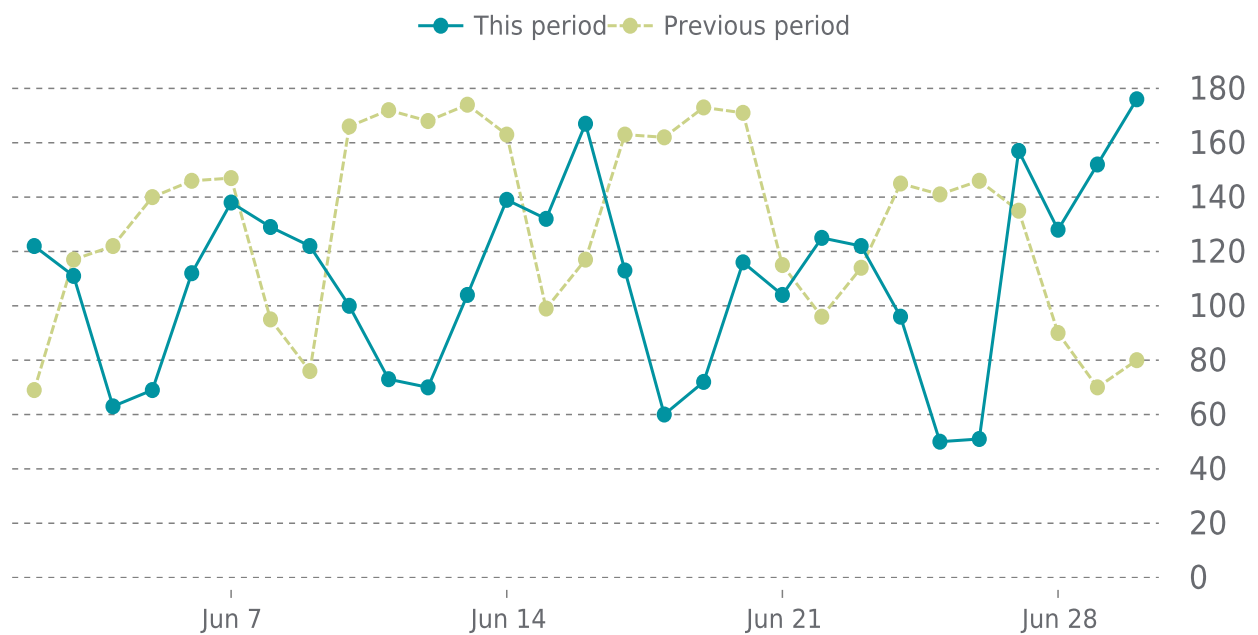

Plugin name	Plugin version	Date
ManageWP - Worker	4.9.13 → 4.9.14	06/14/2022

UPTIME

Up for: **184d 6h**
Overall Uptime: **100.000%**

OVERVIEW

last 24 hours
100%

last 7 days
100%

last 30 days
100%

UPTIME HISTORY

Event	Date	Reason	Duration
UP	12/28/2021	-	184d 6h

✓ ANALYTICS

Traffic down by: **10%**
06/01/2022 to 06/30/2022

OVERVIEW

Sessions
3.4K
▼ -10%

Pageviews
10K
▼ -7%

Session duration
02m:32s
▲ 2%

SESSIONS

Pages Per Sessions: ▲ 2%

Social Media Sessions: ▲ 147.69%

Bounce Rate: ▲ 11%

Organic Searches: ▼ -22.01%

Referrers	Sessions
wmcarey.edu	1564
(direct)	878
google	748
m.facebook.com	118
bing	42

Keywords	Sessions
william carey university lp...	1
phd nursing admin and m...	1
nurse health science	1