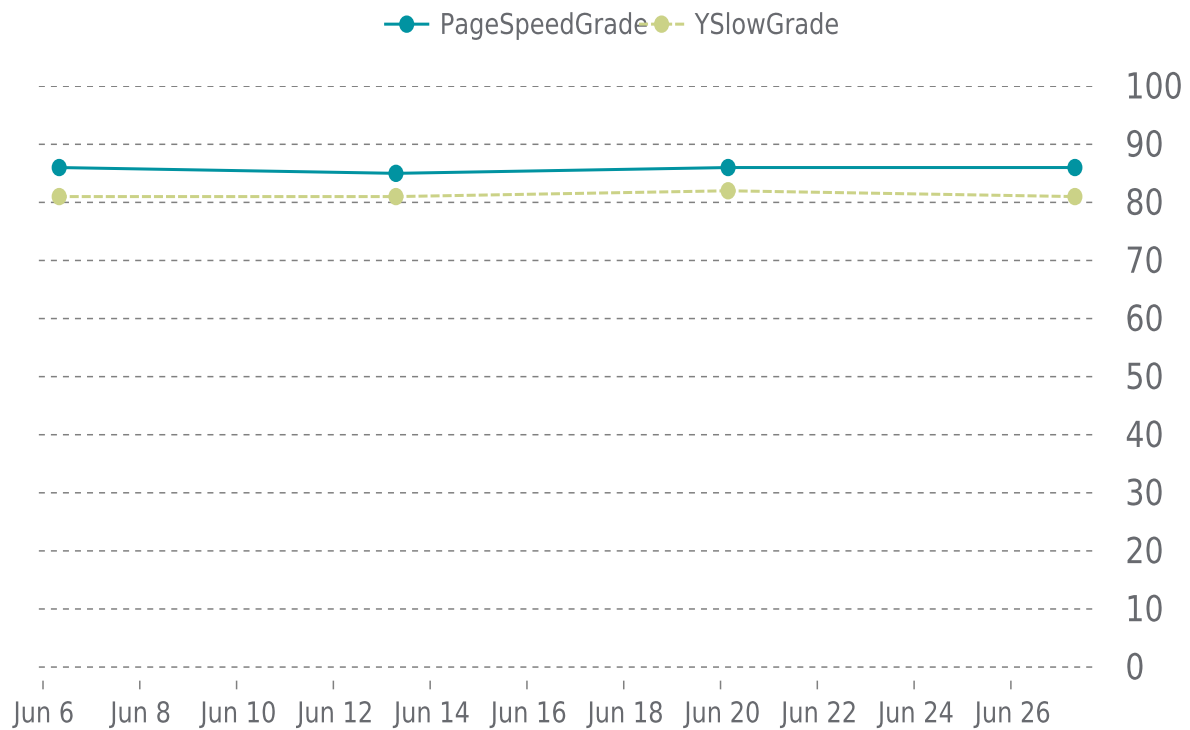

06/01/2022 to 06/30/2022

MOST RECENT SCAN

06/27/2022

PageSpeed Grade

B (86%)

Previous check: 86%

YSlow Grade

B (81%)

Previous check: 82%

PERFORMANCE OVERVIEW

PERFORMANCE HISTORY

Date	Load time	PageSpeed	YSlow
06/27/2022 07:45	0.92 s	B (86%)	B (81%)
06/20/2022 03:45	0.90 s	B (86%)	B (82%)
06/13/2022 07:02	0.91 s	B (85%)	B (81%)
06/06/2022 08:01	1.01 s	B (86%)	B (81%)