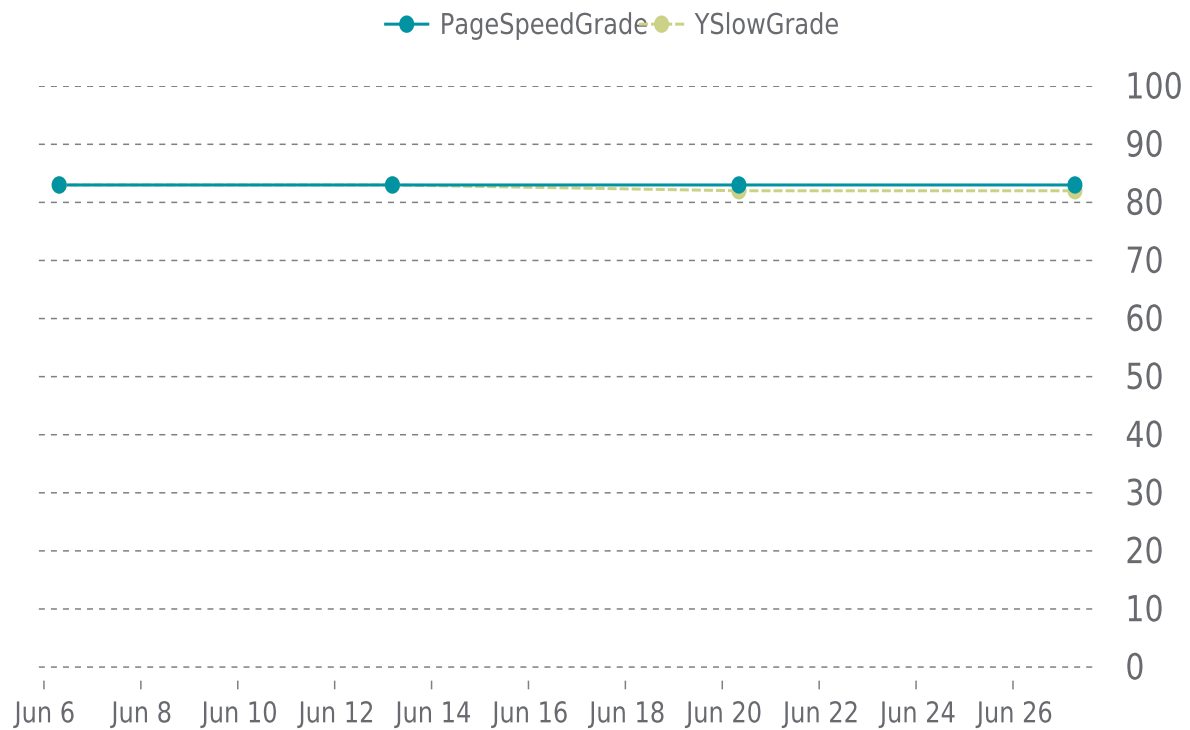

Vulnerabilities: **0**

SECURITY SCAN HISTORY

| Date | Malware | Vulnerabilities | Web Trust |
|-----------------|---------|-----------------|-----------|
| 06/27/2022 7:35 | Clean | Clean | Clean |
| 06/20/2022 7:30 | Clean | Clean | Clean |
| 06/13/2022 0:32 | Clean | Clean | Clean |
| 06/06/2022 7:32 | Clean | Clean | Clean |

✓ PERFORMANCE

Total performance checks: **4**

06/01/2022 to 06/30/2022

MOST RECENT SCAN

06/27/2022

PageSpeed Grade

B (83%)

Previous check: 83%

YSlow Grade

B (82%)

Previous check: 82%

PERFORMANCE OVERVIEW

PERFORMANCE HISTORY

| Date | Load time | PageSpeed | YSlow |
|------------------|-----------|-----------|---------|
| 06/27/2022 06:41 | 0.96 s | B (83%) | B (82%) |
| 06/20/2022 08:14 | 0.92 s | B (83%) | B (82%) |
| 06/13/2022 04:37 | 0.86 s | B (83%) | B (83%) |
| 06/06/2022 07:32 | 0.87 s | B (83%) | B (83%) |