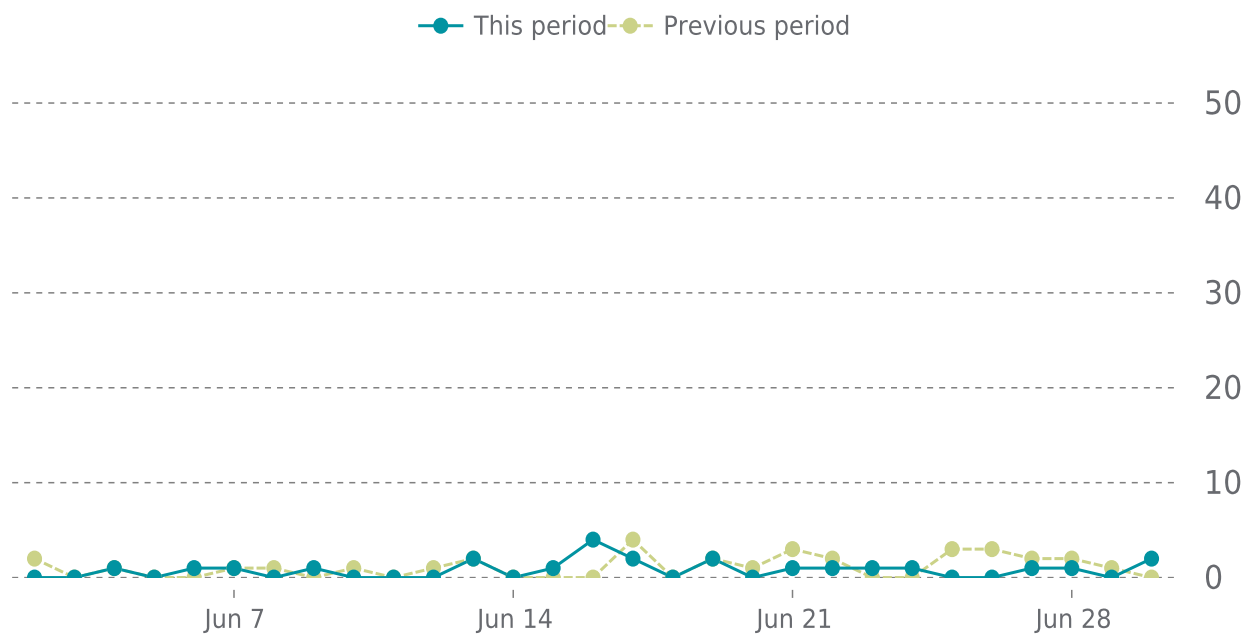

last 24 hours

100%

last 7 days

100%

last 30 days

100%

UPTIME HISTORY

| Event | Date | Reason | Duration |
|-------|------------|--------|----------|
| UP | 07/22/2021 | - | 343d 8h |

✓ ANALYTICS

Traffic down by: **6%**
06/01/2022 to 06/30/2022

OVERVIEW

Sessions
30
▼ -6%

Pageviews
40
▼ -35%

Session duration
34s
▲ 50%

SESSIONS

Pages Per Sessions: ▼ -31%