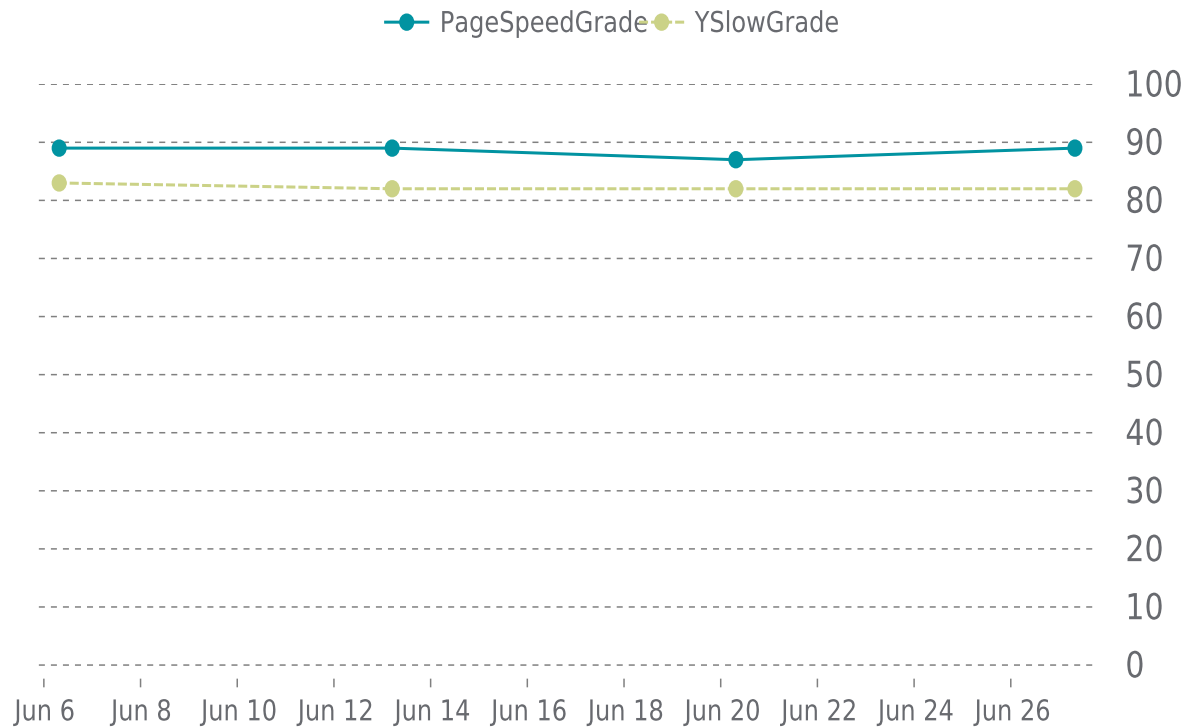

✓ PERFORMANCE

Total performance checks: **4**

06/01/2022 to 06/30/2022

MOST RECENT SCAN

06/27/2022

PageSpeed Grade

B (89%)

Previous check: 87%

YSlow Grade

B (82%)

Previous check: 82%

PERFORMANCE OVERVIEW

PERFORMANCE HISTORY

Date	Load time	PageSpeed	YSlow
06/27/2022 07:50	1.33 s	B (89%)	B (82%)
06/20/2022 07:31	1.45 s	B (87%)	B (82%)
06/13/2022 04:55	1.31 s	B (89%)	B (82%)
06/06/2022 07:36	1.29 s	B (89%)	B (83%)