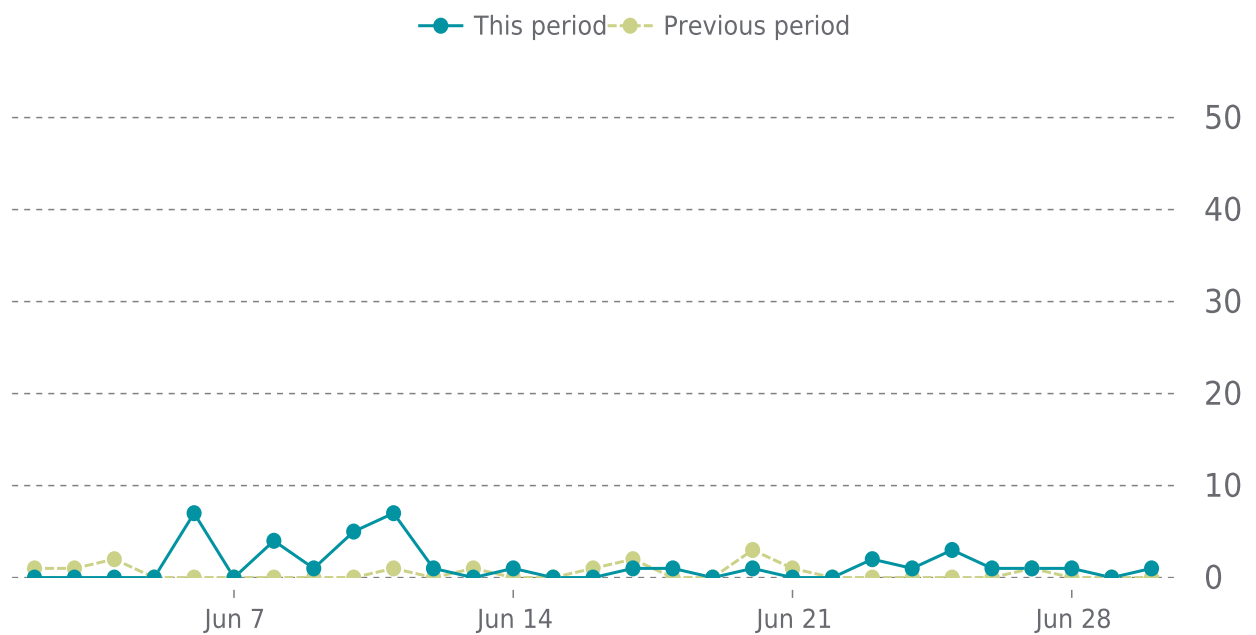

100%

UPTIME HISTORY

Event	Date	Reason	Duration
UP	06/17/2022	-	13d 15h
PAUSED	06/17/2022	-	0s

✓ ANALYTICS

Traffic up by: **167%**
06/01/2022 to 06/30/2022

OVERVIEW

Sessions
40
▲ 167%

Pageviews
47
▲ 27%

Session duration
23s
▼ -92%

SESSIONS

Pages Per Sessions: ▼ -52%

Social Media Sessions: ▲ 0.00%

Bounce Rate: ▲ 42%

Organic Searches: ▲ 450.00%

Referrers	Sessions	Pages	Sessions
(direct)	27	/	47
baidu	9		
orion.managewp.com	1		
bing	1		
design-bread.com	1		
Countries			
	Sessions		
United States	26		
China	12		
Singapore	1		
France	1		