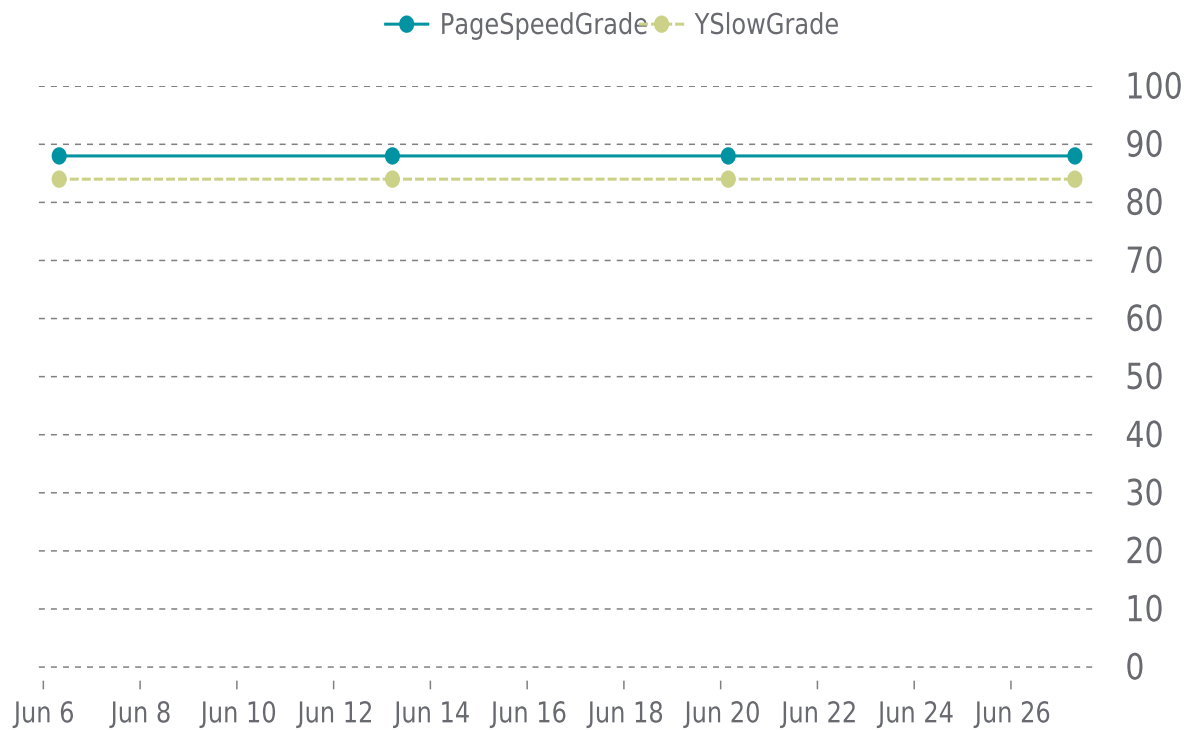

✓ PERFORMANCE

Total performance checks: **4**

06/01/2022 to 06/30/2022

MOST RECENT SCAN

06/27/2022

PageSpeed Grade

B (88%)

Previous check: 88%

YSlow Grade

B (84%)

Previous check: 84%

PERFORMANCE OVERVIEW

PERFORMANCE HISTORY

Date	Load time	PageSpeed	YSlow
06/27/2022 07:44	1.17 s	B (88%)	B (84%)
06/20/2022 03:46	1.17 s	B (88%)	B (84%)
06/13/2022 05:11	1.28 s	B (88%)	B (84%)
06/06/2022 07:51	1.36 s	B (88%)	B (84%)