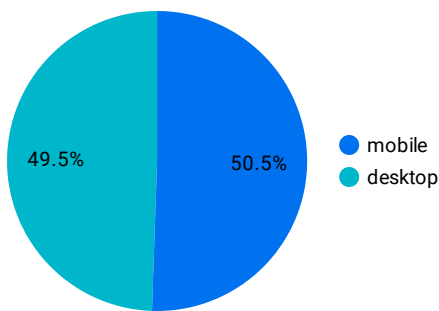

Users

200

↑ 42.9% from previous month

Pageviews

451

↑ 6.1% from previous month

Bounce Rate

61.50%

↑ 31.4% from previous month

Pages / Session

2

↓ -11.7% from previous month

Avg. Session Duration

00:01:03

↓ -18.4% from previous month

Total Cost

$530.94

BUDGET:

$500 month

NOTES:

Goal Completions

Google Ads Performance

Clicks

79

Avg. CPC

$4.20

Impressions

1,570

Total Cost

$530.94

Campaign	Avg. CPC	Phone calls	CTR	C Cost
... Sales-Searc...	$4.2	0	5.03%	$530.94
... VERB Archit...	$0	0	0%	$0