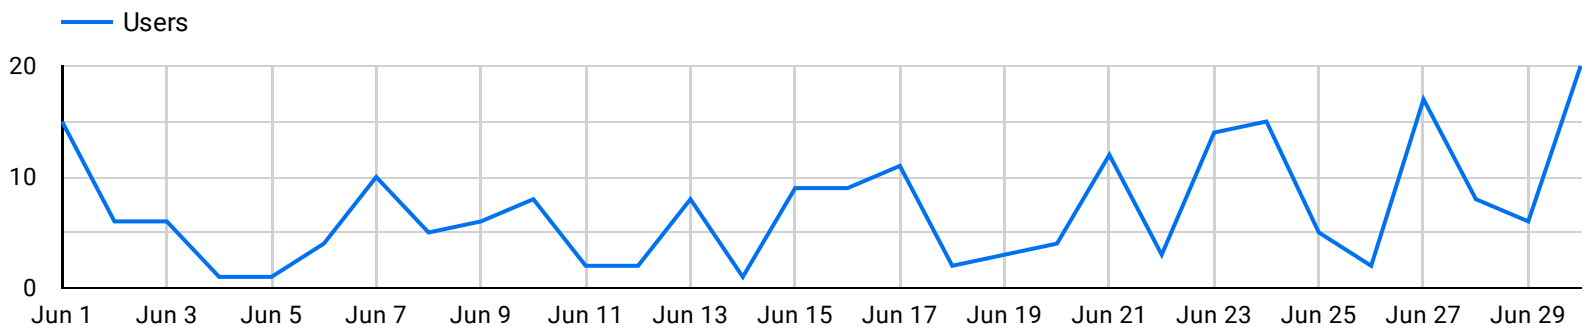

Users

200

↑ 42.9% from previous month

Pageviews

451

↑ 6.1% from previous month

Bounce Rate

61.50%

↑ 31.4% from previous month

Pages / Session

2

↓ -11.7% from previous month

Avg. Session Duration

00:01:03

↓ -18.4% from previous month

Total Cost

$530.94

BUDGET:

$500 month

NOTES:

Goal Completions

Google Ads Performance

Clicks

79

Avg. CPC

$4.20

Impressions

1,570

Total Cost

$530.94

Campaign	Avg. CPC	Phone calls	CTR	C Cost
... Sales-Searc...	$4.2	0	5.03%	$530.94
... VERB Archit...	$0	0	0%	$0