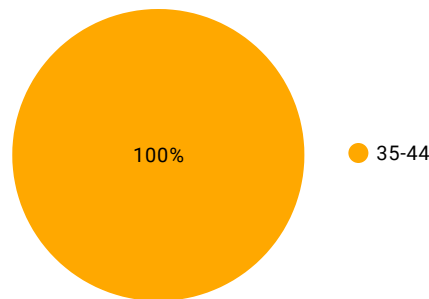

Users

200

↑ 42.9% from previous month

Pageviews

451

↑ 6.1% from previous month

Bounce Rate

61.50%

↑ 31.4% from previous month

Pages / Session

2

↓ -11.7% from previous month

Avg. Session Duration

00:01:03

↓ -18.4% from previous month

Total Cost

$530.94

BUDGET:

$500 month

NOTES:

Goal Completions

Google Ads Performance

Clicks

79

Avg. CPC

$4.20

Impressions

1,570

Total Cost

$530.94

Campaign	Avg. CPC	Phone calls	CTR	C Cost
... Sales-Searc...	$4.2	0	5.03%	$530.94
... VERB Archit...	$0	0	0%	$0