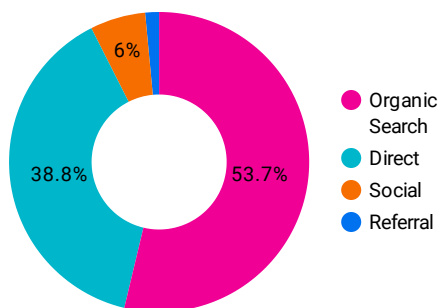

Users

200

↑ 42.9% from previous month

Pageviews

451

↑ 6.1% from previous month

Bounce Rate

61.50%

↑ 31.4% from previous month

Pages / Session

2

↓ -11.7% from previous month

Avg. Session Duration

00:01:03

↓ -18.4% from previous month

Total Cost

$530.94

BUDGET:

$500 month

NOTES:

Goal Completions

Google Ads Performance

Clicks

79

Avg. CPC

$4.20

Impressions

1,570

Total Cost

$530.94

Campaign	Avg. CPC	Phone calls	CTR	C Cost
... Sales-Searc...	$4.2	0	5.03%	$530.94
... VERB Archit...	$0	0	0%	$0