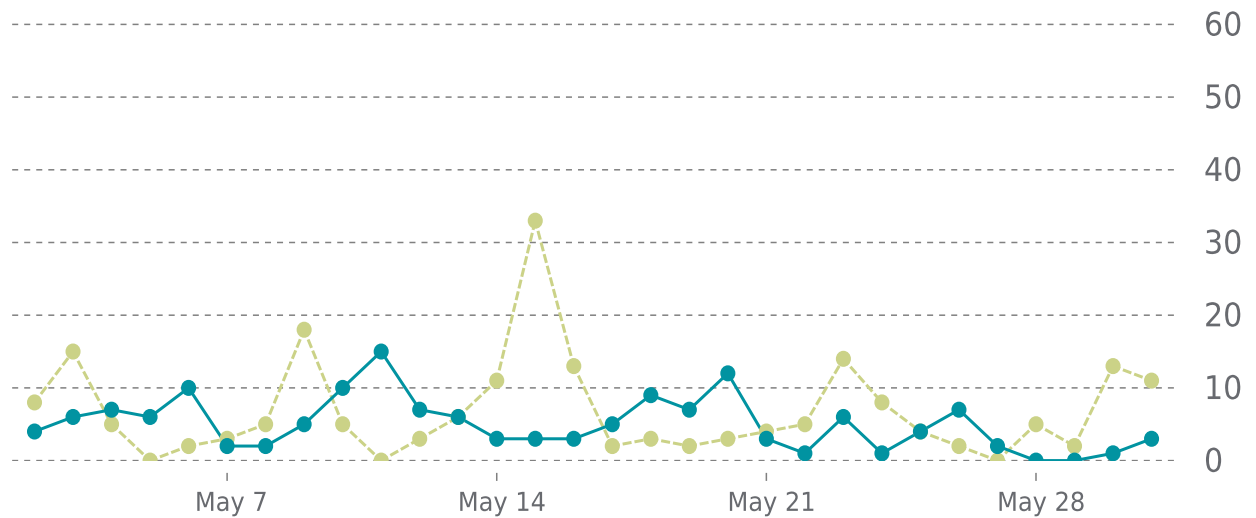

✓ ANALYTICS

Traffic down by: **26%**
05/01/2022 to 05/31/2022

OVERVIEW

Sessions
0.1K
▼ -26%

Pageviews
0.3K
▼ -21%

Session duration
02m:45s
▲ 83%

SESSIONS

—●— This period —●— Previous period

Pages Per Sessions:	▲ 7%	Social Media Sessions:	▼ -100.00%
Bounce Rate:	▼ -11%	Organic Searches:	▼ -22.54%

Referrers	Sessions	Pages	Sessions
(direct)	75	/	118
google	48	/about-abb-payne/	94
payneco.net	14	/portfolio/	46
design-bread.com	7	/our-story/	18
bing	4	/contact-us/	16

Countries	Sessions
United States	146
Hong Kong	2
China	1
Switzerland	1
Russia	1