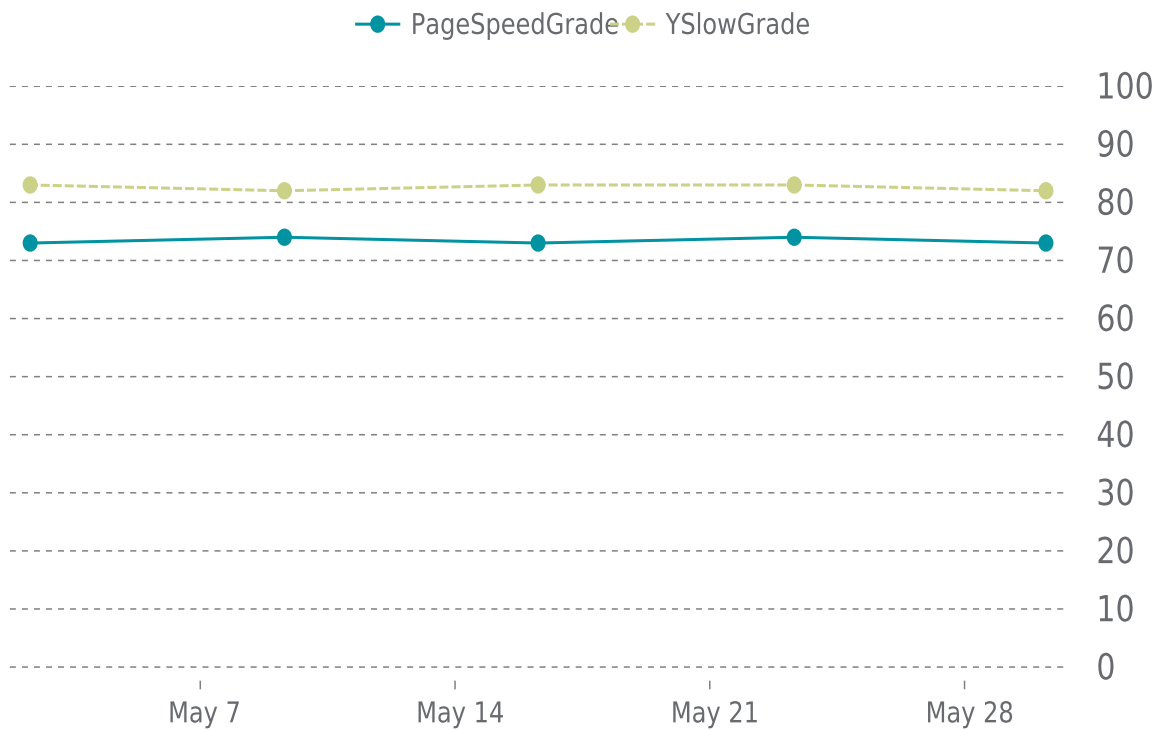

# ✓ PERFORMANCE

Total performance checks: **5**

05/01/2022 to 05/31/2022

## MOST RECENT SCAN

05/30/2022

PageSpeed Grade

**C (73%)**

Previous check: 74%

YSlow Grade

**B (82%)**

Previous check: 83%

## PERFORMANCE OVERVIEW