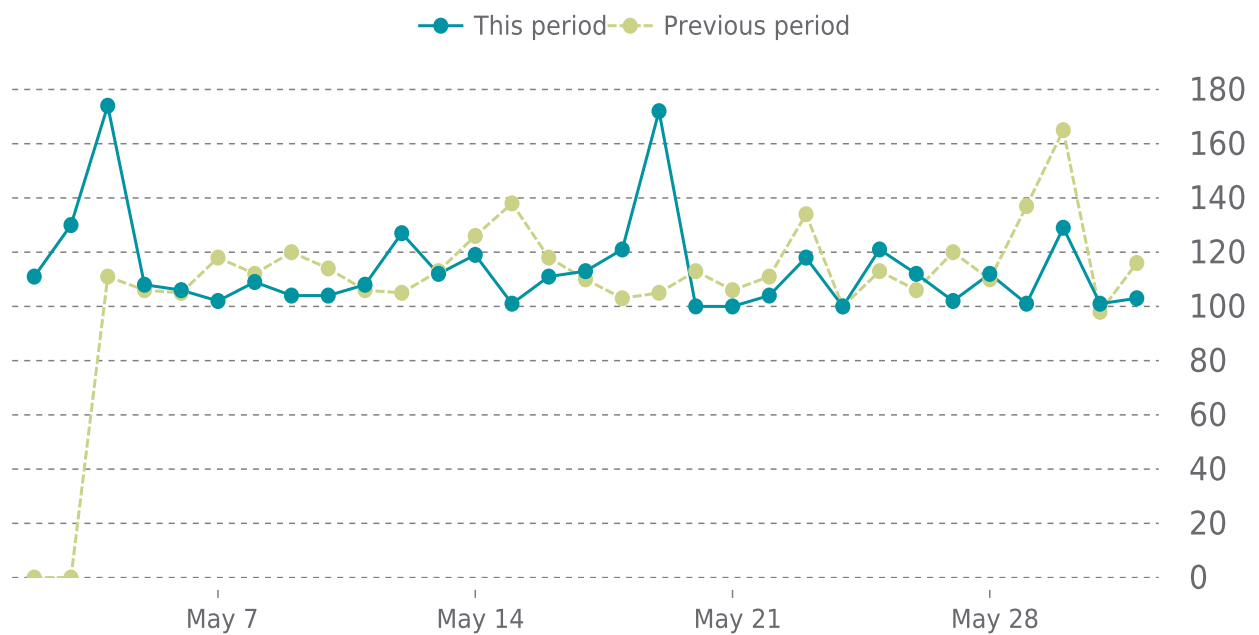

OVERVIEW

last 24 hours

100%

last 7 days

100%

last 30 days

99%**UPTIME HISTORY**

Event	Date	Reason	Duration
UP	05/08/2022	-	23d 8h
DOWN	05/08/2022	Response timeout - Did not receive response for 30 secs.	2m 4s

✓ ANALYTICS

Traffic up by: **5.9%**

05/01/2022 to 05/31/2022

SESSIONS

SECURITY

Total security checks: **5**

05/01/2022 to 05/31/2022

MOST RECENT SCAN