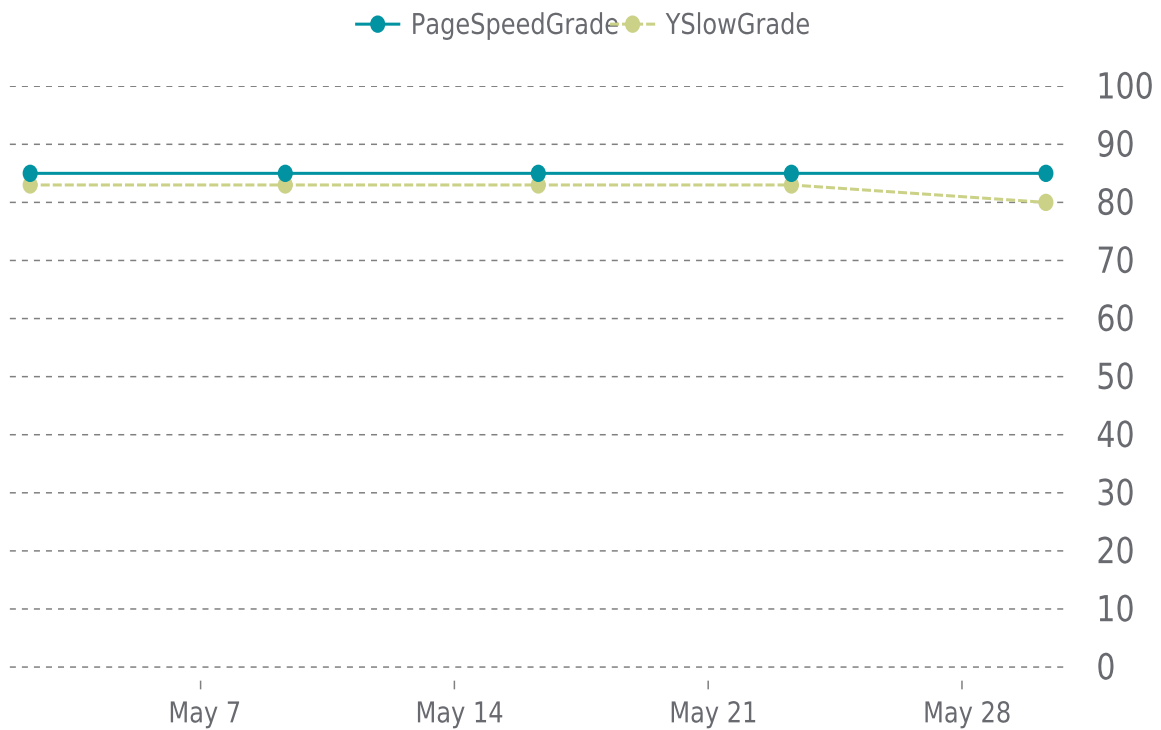

✓ PERFORMANCE

Total performance checks: **5**

05/01/2022 to 05/31/2022

MOST RECENT SCAN

05/30/2022

PageSpeed Grade

B (85%)

Previous check: 85%

YSlow Grade

B (80%)

Previous check: 83%

PERFORMANCE OVERVIEW

PERFORMANCE HISTORY

Date	Load time	PageSpeed	YSlow
05/30/2022 07:34	1.36 s	B (85%)	B (80%)
05/23/2022 07:06	1.41 s	B (85%)	B (83%)
05/16/2022 07:33	1.18 s	B (85%)	B (83%)
05/09/2022 08:03	1.03 s	B (85%)	B (83%)
05/02/2022 07:11	1.02 s	B (85%)	B (83%)