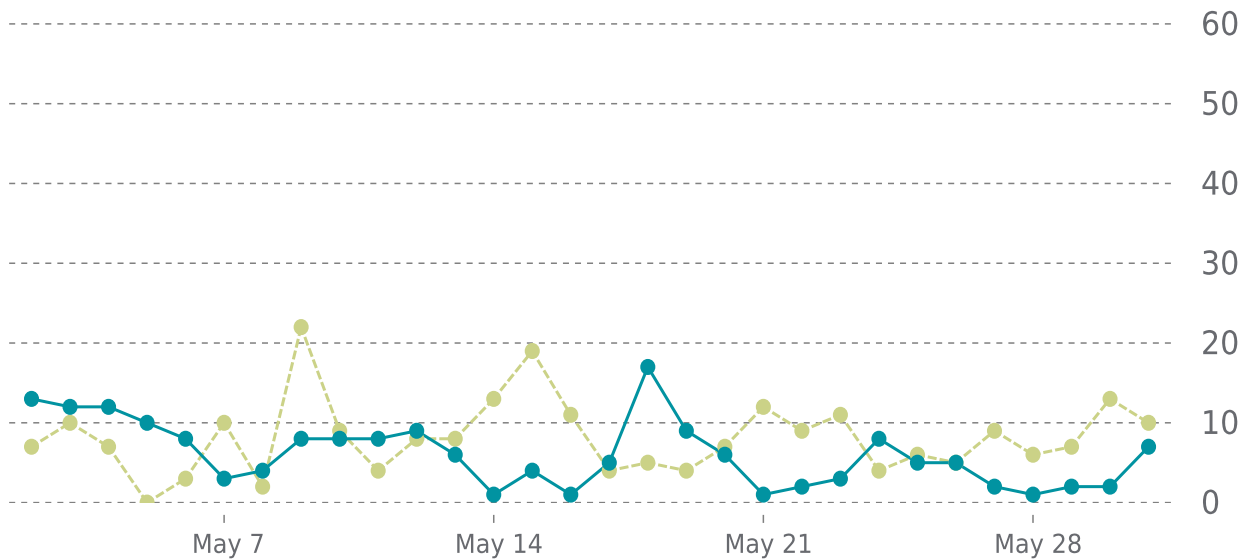

100%

last 7 days

100%

last 30 days

100%

UPTIME HISTORY

Event	Date	Reason	Duration
UP	11/12/2021	-	200d 7h

✓ ANALYTICS

Traffic down by: **25%**
05/01/2022 to 05/31/2022

OVERVIEW

Sessions
0.1K
▼ -25%

Pageviews
0.4K
▼ -17%

Session duration
01m:45s
▲ 47%

SESSIONS

—●— This period —●— Previous period

Pages Per Sessions: ▲ 10%