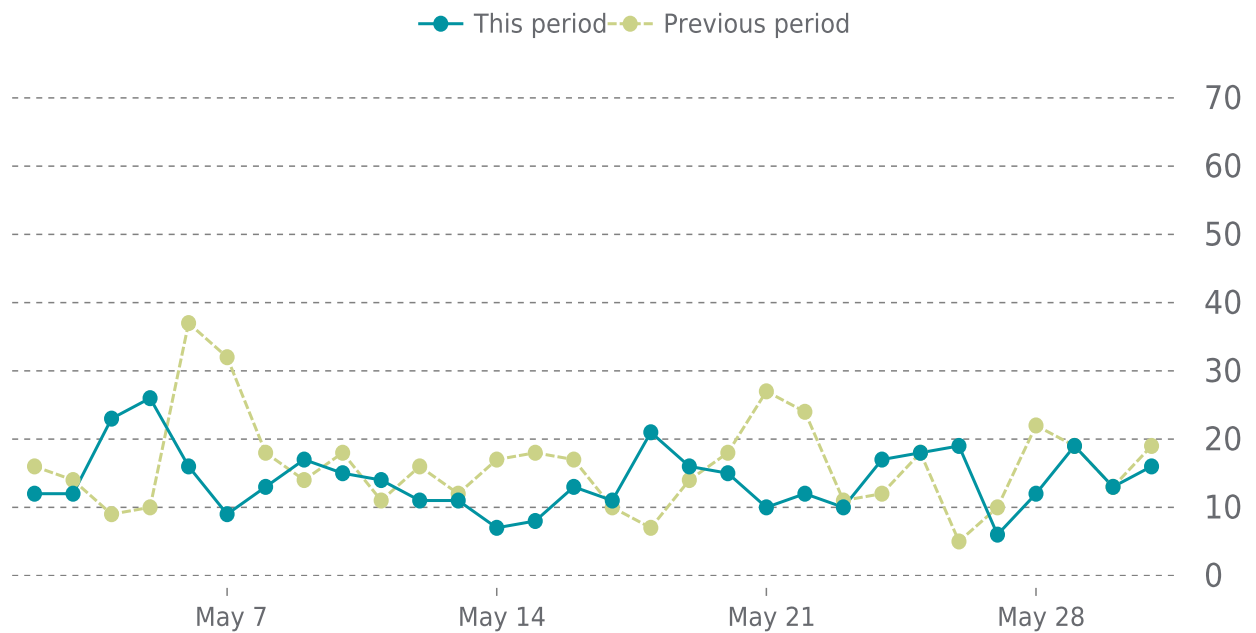

✓ ANALYTICS

Traffic down by: **13%**
05/01/2022 to 05/31/2022

OVERVIEW

Sessions
0.4K
▼ -13%

Pageviews
0.8K
▼ -17%

Session duration
01m:18s
▼ -13%

SESSIONS

Pages Per Sessions: ▼ -5%

Social Media Sessions: ▼ -16.67%

Bounce Rate: ▲ 5%

Organic Searches: ▼ -15.68%

Referrers	Sessions	Pages	Sessions
google	285	/	496
(direct)	101	/about-norman/	180
bing	21	/renovation/	79
yahoo	4	/new-construction/	77
duckduckgo	3	/cliff-norman/	16

Countries	Sessions
United States	360
Pakistan	20
Germany	9
Czechia	6
India	4