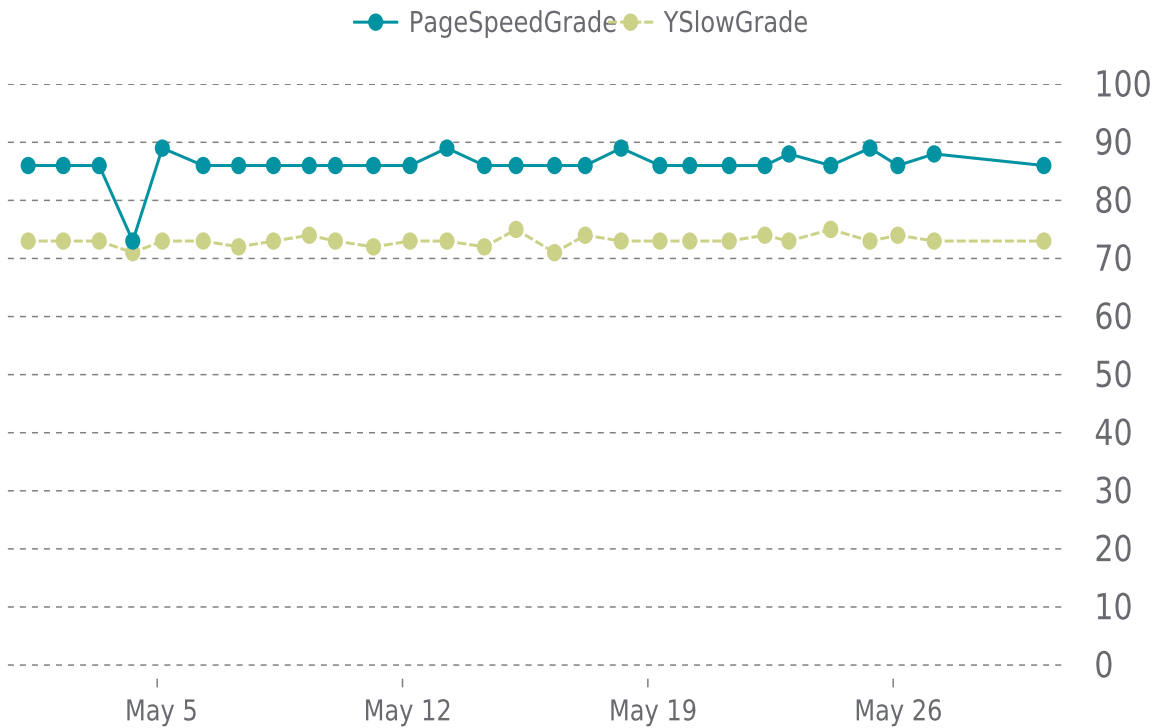

✓ PERFORMANCE

Total performance checks: **28**

05/01/2022 to 05/31/2022

MOST RECENT SCAN

05/30/2022

PageSpeed Grade

B (86%)

Previous check: 88%

YSlow Grade

C (73%)

Previous check: 73%

PERFORMANCE OVERVIEW

PERFORMANCE HISTORY (1/2)

Date	Load time	PageSpeed	YSlow
05/30/2022 07:13	1.55 s	B (86%)	C (73%)
05/27/2022 04:03	1.37 s	B (88%)	C (73%)
05/26/2022 03:09	1.57 s	B (86%)	C (74%)
05/25/2022 08:07	1.47 s	B (89%)	C (73%)
05/24/2022 05:14	1.48 s	B (86%)	C (75%)
05/23/2022 00:36	21.12 s	B (88%)	C (73%)
05/22/2022 08:08	1.58 s	B (86%)	C (74%)
05/21/2022 07:42	1.42 s	B (86%)	C (73%)
05/20/2022 04:43	1.60 s	B (86%)	C (73%)
05/19/2022 08:15	1.57 s	B (86%)	C (73%)
05/18/2022 05:44	1.32 s	B (89%)	C (73%)
05/17/2022 05:07	1.62 s	B (86%)	C (74%)
05/16/2022 08:06	1.39 s	B (86%)	C (71%)
05/15/2022 05:45	1.71 s	B (86%)	C (75%)
05/14/2022 08:04	1.42 s	B (86%)	C (72%)