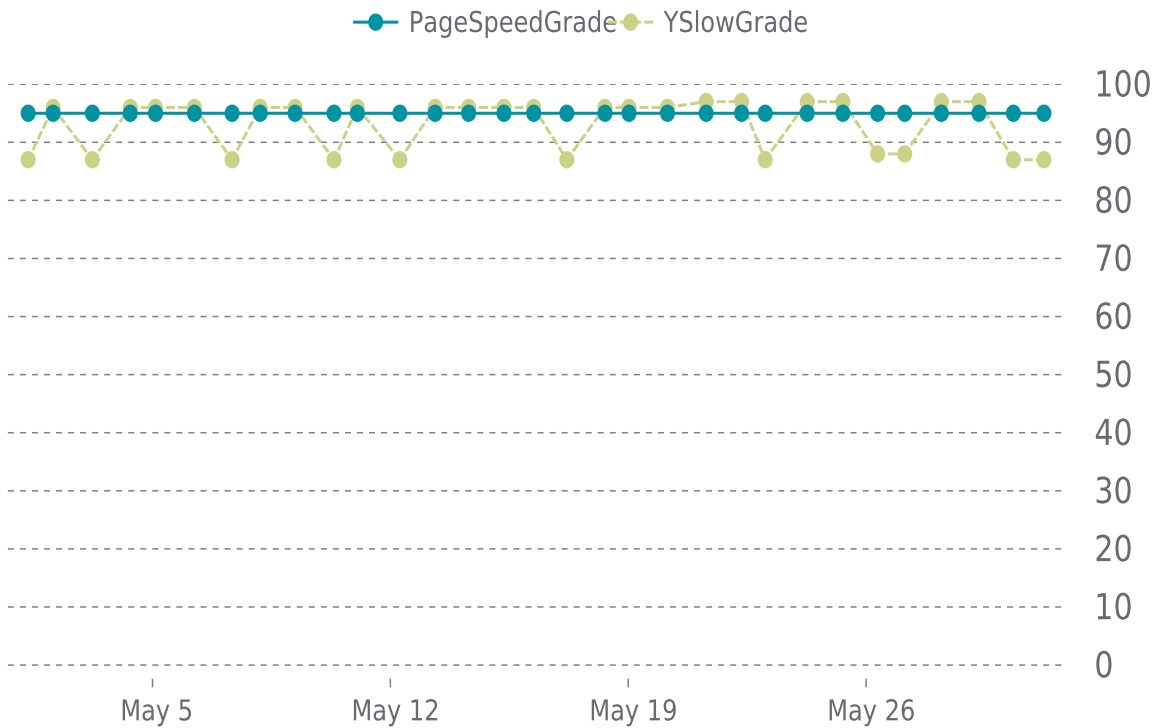

# ✓ PERFORMANCE

Total performance checks: **31**

05/01/2022 to 05/31/2022

## MOST RECENT SCAN

05/31/2022

PageSpeed Grade

**A (95%)**

Previous check: 95%

YSlow Grade

**B (87%)**

Previous check: 87%

## PERFORMANCE OVERVIEW