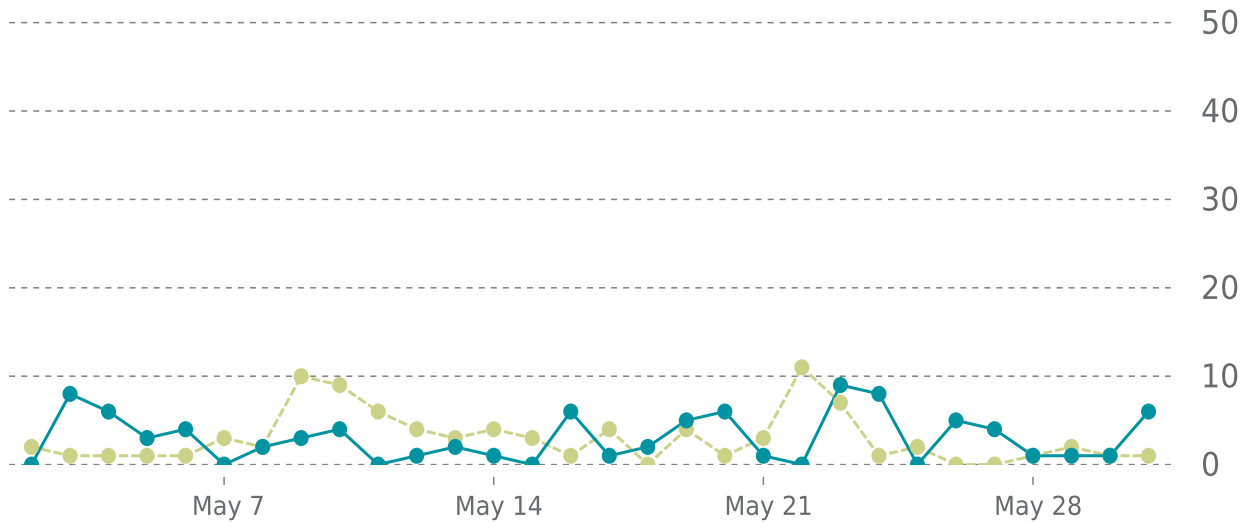

# ✓ ANALYTICS

Traffic up by: **0%**  
05/01/2022 to 05/31/2022

## OVERVIEW

Sessions  
**90**  
▲ 0%

Pageviews  
**0.2K**  
▲ 13%

Session duration  
**03m:53s**  
▲ 185%

## SESSIONS

—●— This period —●— Previous period

Pages Per Sessions: ▲ 13%

Social Media Sessions: ▼ -50.00%

Bounce Rate: ▼ -45%

Organic Searches: ▼ -25.00%

<b>Referrers</b>	<b>Sessions</b>
(direct)	40
google	19
link.edgepilot.com	12
design-bread.com	11
orion.managewp.com	5