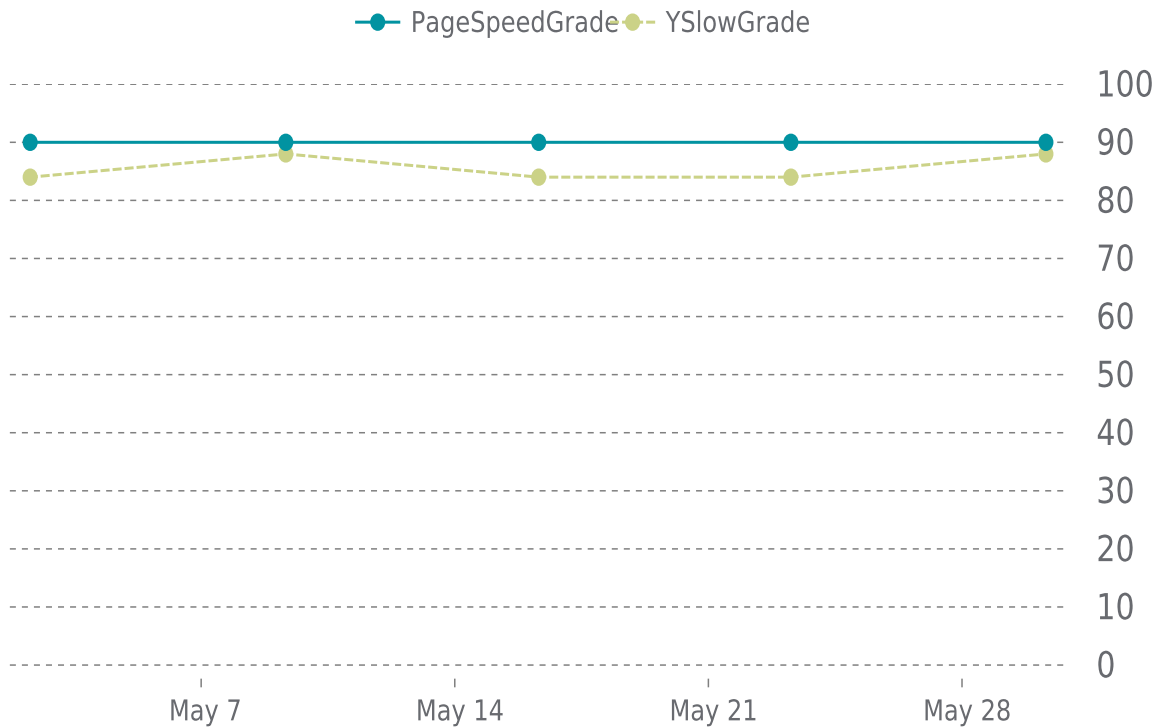

# ✓ PERFORMANCE

Total performance checks: **5**

05/01/2022 to 05/31/2022

## MOST RECENT SCAN

05/30/2022

PageSpeed Grade

**A (90%)**

Previous check: 90%

YSlow Grade

**B (88%)**

Previous check: 84%

## PERFORMANCE OVERVIEW