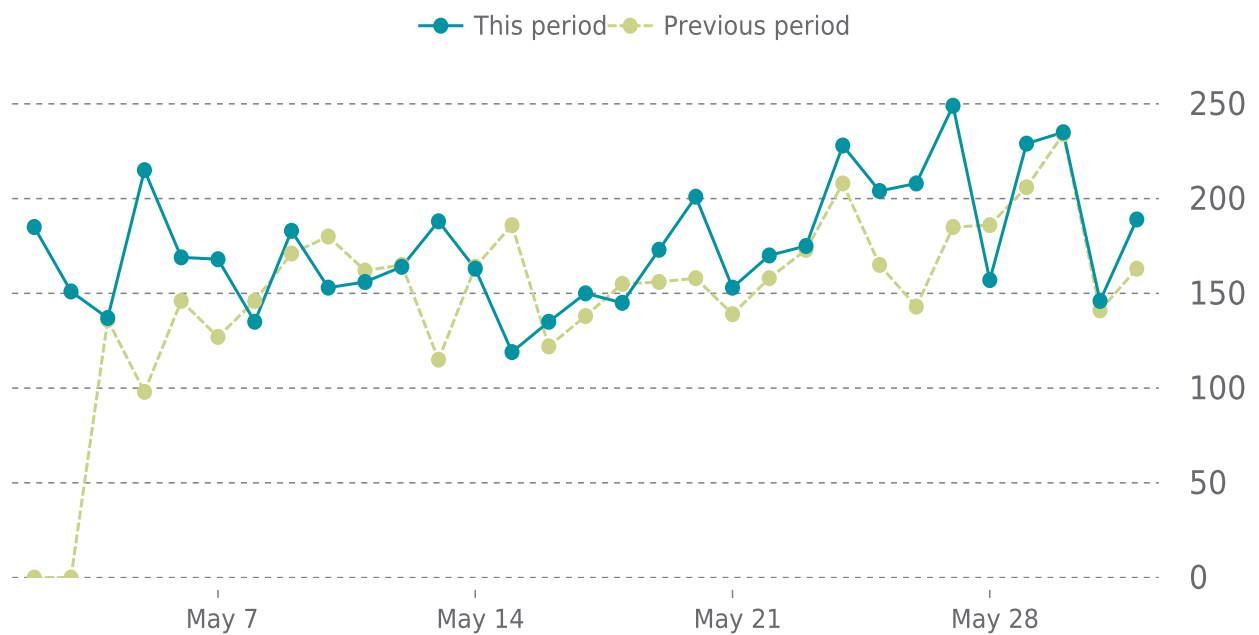

## OVERVIEW

last 24 hours

**100%**

last 7 days

**100%**

last 30 days

**100%**

## UPTIME HISTORY

Event	Date	Reason	Duration
UP	07/22/2021	-	313d 10h

# ✓ ANALYTICS

Traffic up by: **17.4%**  
05/01/2022 to 05/31/2022

## SESSIONS