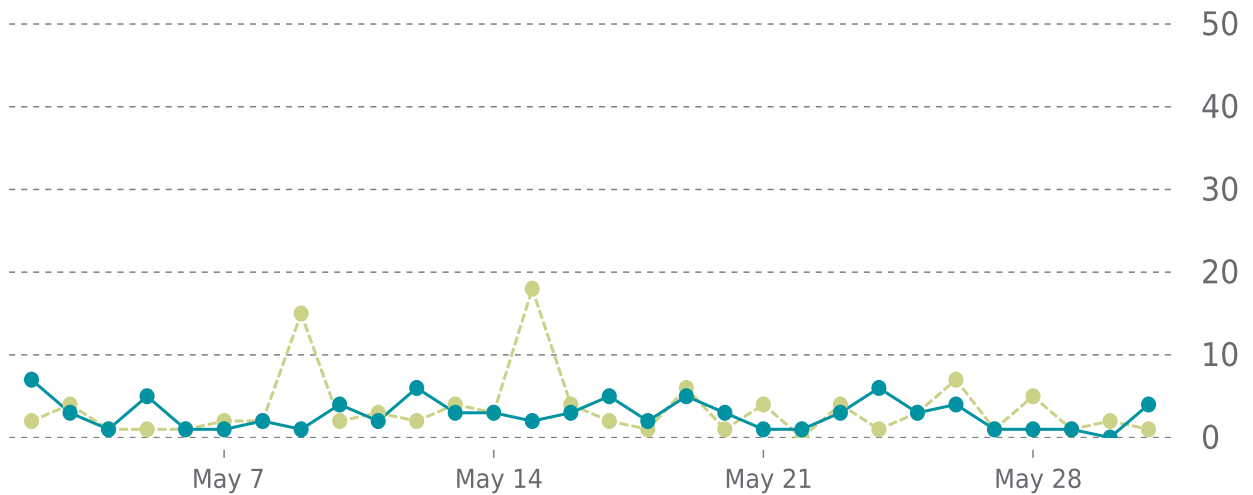

OVERVIEW

last 24 hours

100%

last 7 days

100%

last 30 days

100%

UPTIME HISTORY

Event	Date	Reason	Duration
UP	03/11/2022	-	81d 11h

✓ ANALYTICS

Traffic down by: **17%**
05/01/2022 to 05/31/2022

OVERVIEW

Sessions
87
▼ -17%

Pageviews
0.2K
▲ 31%

Session duration
01m:48s
▲ 128%

SESSIONS

—●— This period —●— Previous period

Pages Per Sessions:

▲ 58%

Social Media Sessions:

▼ -4.17%

Bounce Rate:

▼ -21%

Organic Searches: