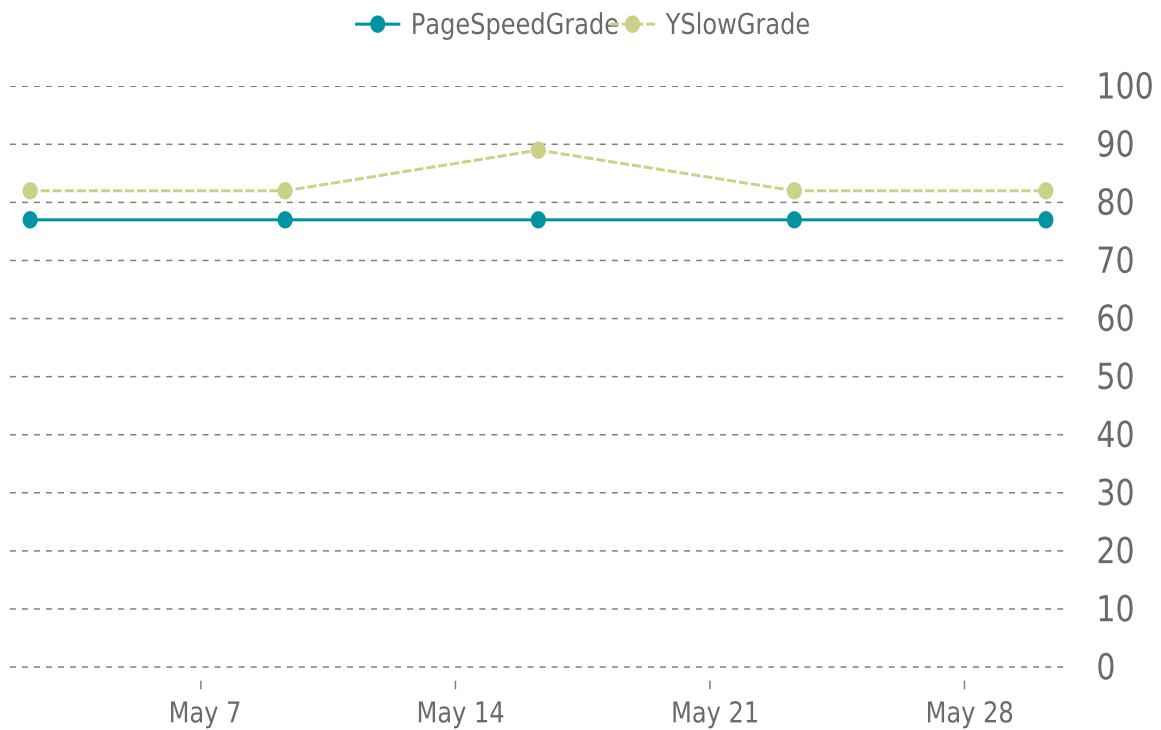

✓ PERFORMANCE

Total performance checks: **5**

05/01/2022 to 05/31/2022

MOST RECENT SCAN

05/30/2022

PageSpeed Grade

C (77%)

Previous check: 77%

YSlow Grade

B (82%)

Previous check: 82%

PERFORMANCE OVERVIEW

PERFORMANCE HISTORY

Date	Load time	PageSpeed	YSlow
05/30/2022 05:44	0.78 s	C (77%)	B (82%)
05/23/2022 07:43	0.87 s	C (77%)	B (82%)
05/16/2022 06:44	0.92 s	C (77%)	B (89%)
05/09/2022 07:36	0.79 s	C (77%)	B (82%)
05/02/2022 07:20	0.94 s	C (77%)	B (82%)