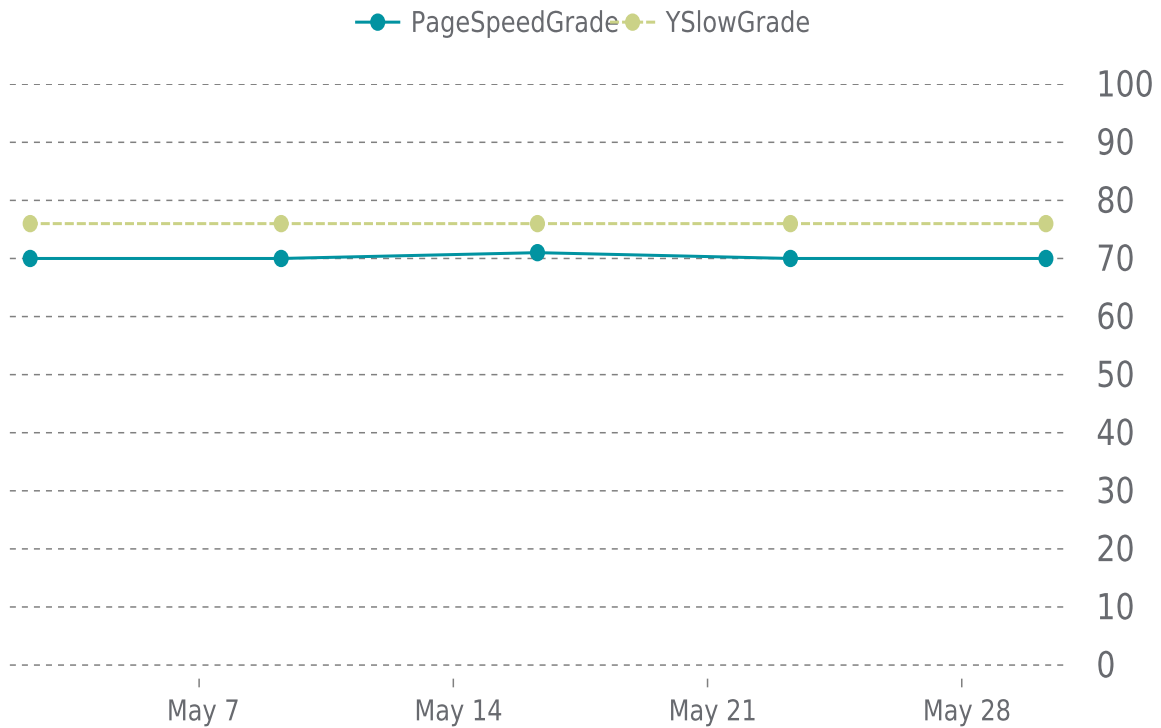

✓ PERFORMANCE

Total performance checks: **5**

05/01/2022 to 05/31/2022

MOST RECENT SCAN

05/30/2022

PageSpeed Grade

C (70%)

Previous check: 70%

YSlow Grade

C (76%)

Previous check: 76%

PERFORMANCE OVERVIEW

PERFORMANCE HISTORY

Date	Load time	PageSpeed	YSlow
05/30/2022 07:37	1.12 s	C (70%)	C (76%)
05/23/2022 06:48	1.42 s	C (70%)	C (76%)
05/16/2022 07:36	1.50 s	C (71%)	C (76%)
05/09/2022 06:14	1.36 s	C (70%)	C (76%)
05/02/2022 08:21	1.33 s	C (70%)	C (76%)