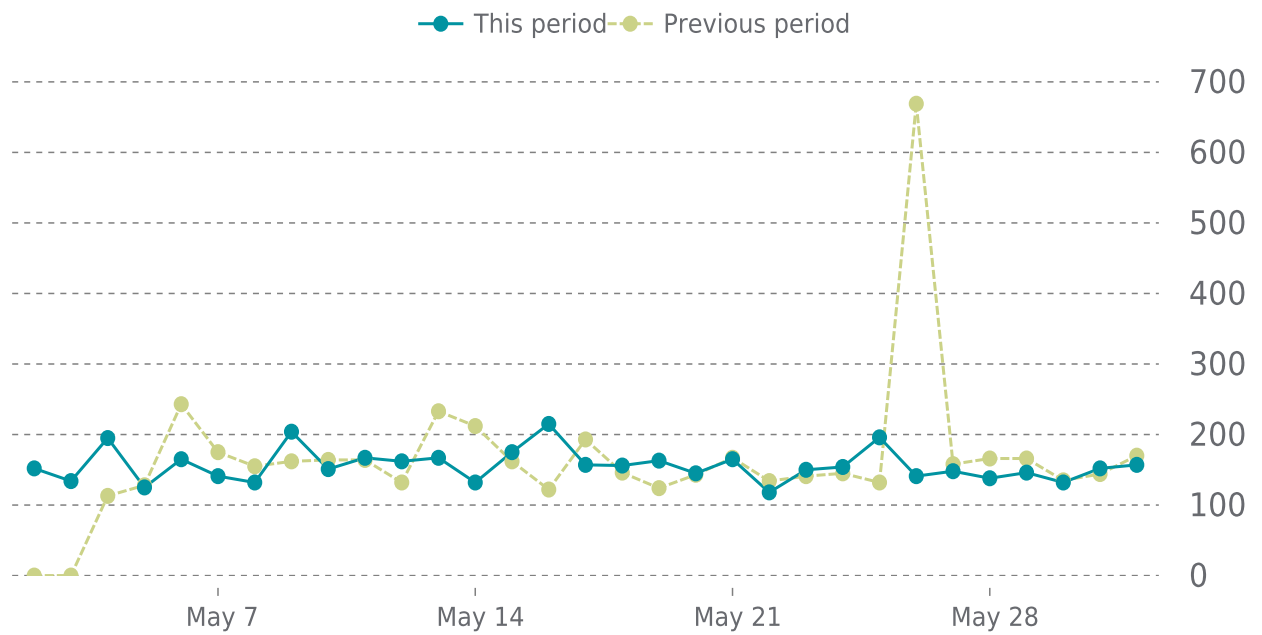

100%

UPTIME HISTORY

Event	Date	Reason	Duration
UP	07/08/2021	-	327d 13h

✓ ANALYTICS

Traffic down by: **5.2%**

05/01/2022 to 05/31/2022

SESSIONS

SECURITY