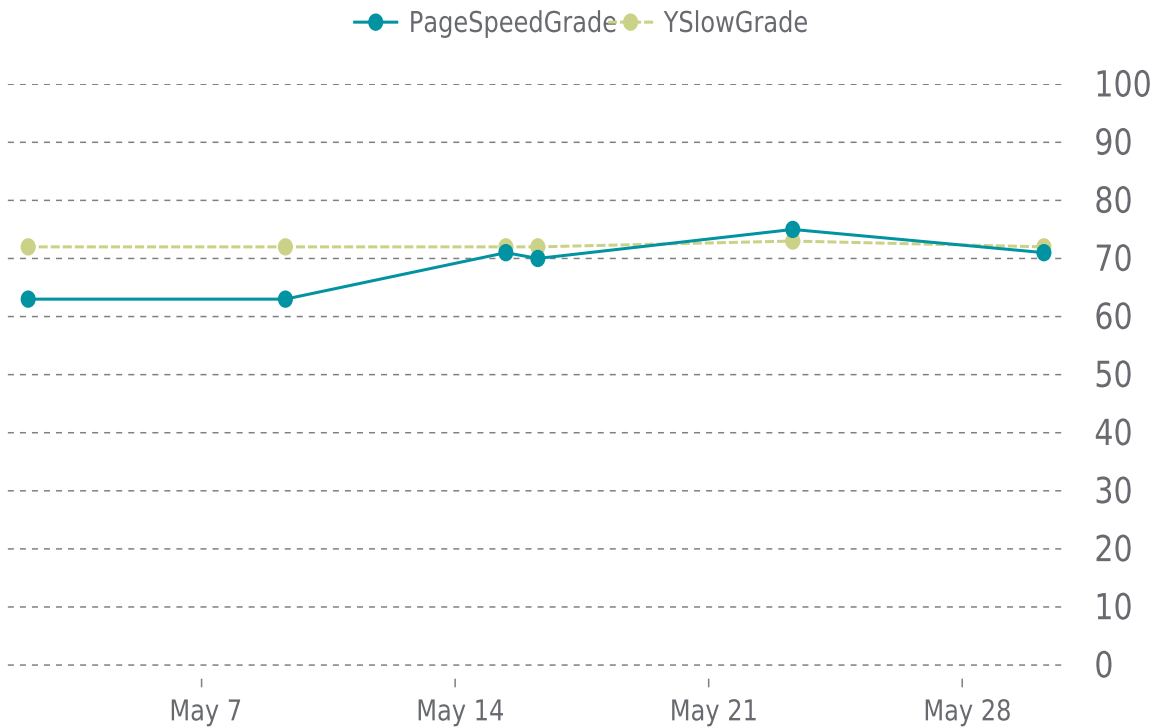

✓ PERFORMANCE

Total performance checks: **6**

05/01/2022 to 05/31/2022

MOST RECENT SCAN

05/30/2022

PageSpeed Grade

C (71%)

Previous check: 75%

YSlow Grade

C (72%)

Previous check: 73%

PERFORMANCE OVERVIEW

PERFORMANCE HISTORY

Date	Load time	PageSpeed	YSlow
05/30/2022 06:08	4.16 s	C (71%)	C (72%)
05/23/2022 07:43	4.53 s	C (75%)	C (73%)
05/16/2022 06:48	3.33 s	C (70%)	C (72%)
05/15/2022 21:37	4.40 s	C (71%)	C (72%)
05/09/2022 07:33	3.55 s	D (63%)	C (72%)
05/02/2022 05:06	3.62 s	D (63%)	C (72%)