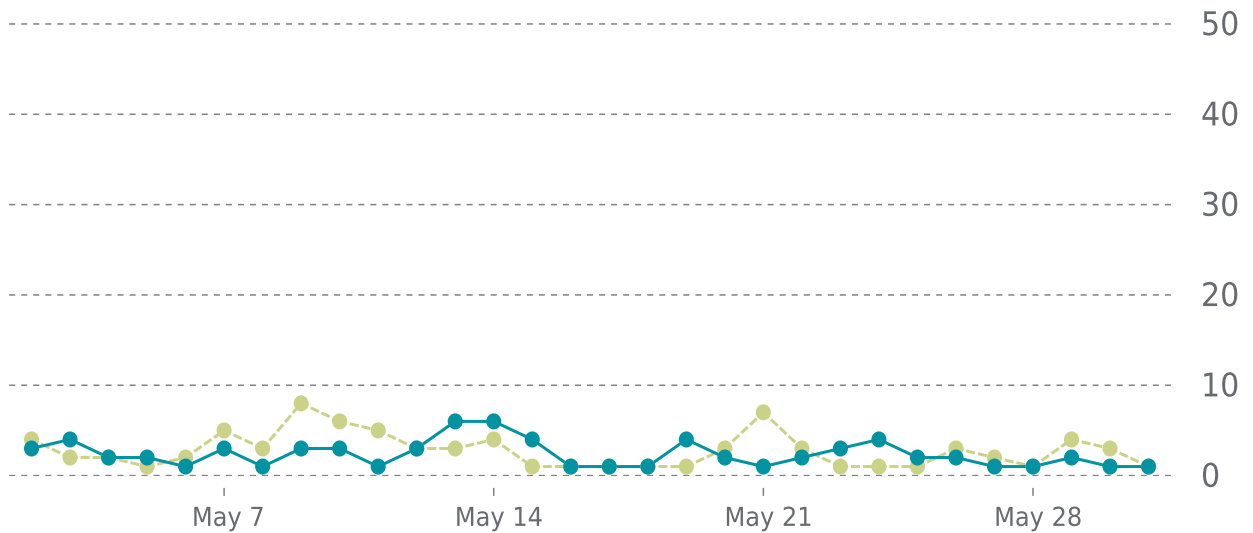

UPTIME HISTORY (2/2)

Event	Date	Reason	Duration
UP	05/13/2022	-	6m 39s
DOWN	05/13/2022	The connection has timed out.	10m 38s
UP	05/12/2022	-	11h 17m
DOWN	05/12/2022	The connection has timed out.	10m 54s
UP	05/12/2022	-	2h 2m
DOWN	05/12/2022	Unable to connect to http://kentmccarty.com/ .	2m 22s
UP	05/12/2022	-	9h 4m
DOWN	05/12/2022	Response timeout - Did not receive response for 30 secs.	2m 14s
UP	05/10/2022	-	1d 16h
DOWN	05/10/2022	Response timeout - Did not receive response for 30 secs.	2m 9s

✓ ANALYTICS

Traffic down by: **14%**
05/01/2022 to 05/31/2022

OVERVIEW

Sessions
73
▼ -14%

Pageviews
94
▼ -5%

Session duration
25s
▲ 95%

SESSIONS

—●— This period —●— Previous period

Pages Per Sessions:

▲ 11%

Social Media Sessions:

▼ -83.33%

Bounce Rate:

▼ -4%

Organic Searches:

▼ -45.45%