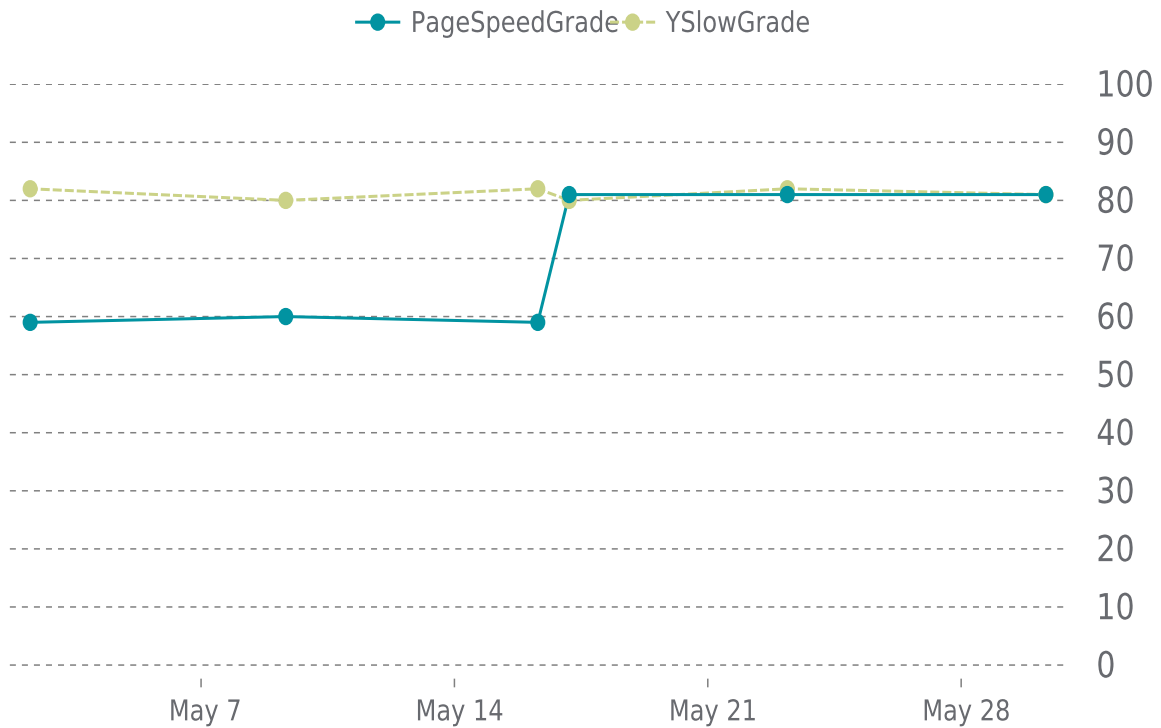

✓ PERFORMANCE

Total performance checks: **6**

05/01/2022 to 05/31/2022

MOST RECENT SCAN

05/30/2022

PageSpeed Grade

B (81%)

Previous check: 81%

YSlow Grade

B (81%)

Previous check: 82%

PERFORMANCE OVERVIEW

PERFORMANCE HISTORY

Date	Load time	PageSpeed	YSlow
05/30/2022 08:12	1.35 s	B (81%)	B (81%)
05/23/2022 04:44	1.24 s	B (81%)	B (82%)
05/17/2022 16:06	1.19 s	B (81%)	B (80%)
05/16/2022 07:17	1.35 s	E (59%)	B (82%)
05/09/2022 08:09	1.12 s	D (60%)	B (80%)
05/02/2022 06:41	1.49 s	E (59%)	B (82%)