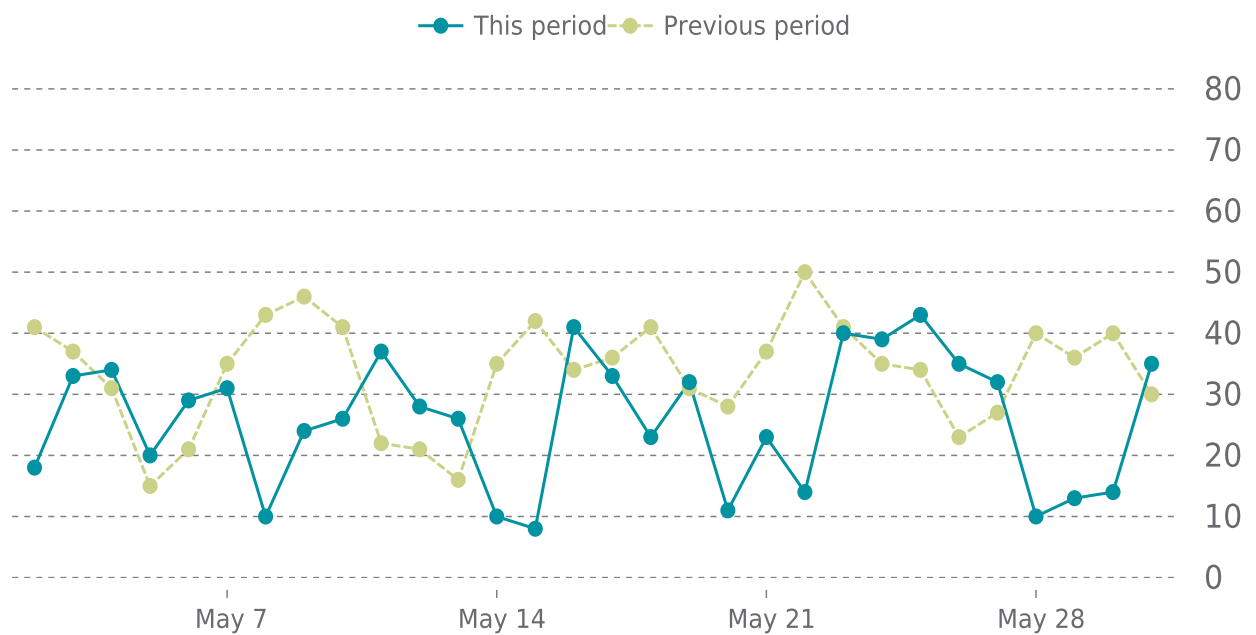

UPTIME HISTORY

Event	Date	Reason	Duration
UP	02/23/2022	-	97d 6h

✓ ANALYTICS

Traffic down by: **21%**
05/01/2022 to 05/31/2022

OVERVIEW

Sessions
0.8K
▼ -21%

Pageviews
1.6K
▼ -14%

Session duration
01m:34s
▲ 17%

SESSIONS

Pages Per Sessions: ▲ 8%

Social Media Sessions: ▼ -43.33%

Bounce Rate: ▼ -9%

Organic Searches: ▼ -16.79%

Referrers	Sessions	Pages	Sessions
google	435	/	680
(direct)	325	/lease-purchase-program/	196
bing	12	/company-drivers/	187
l.facebook.com	8	/careers/	144
yahoo	6	/contact-us/	100