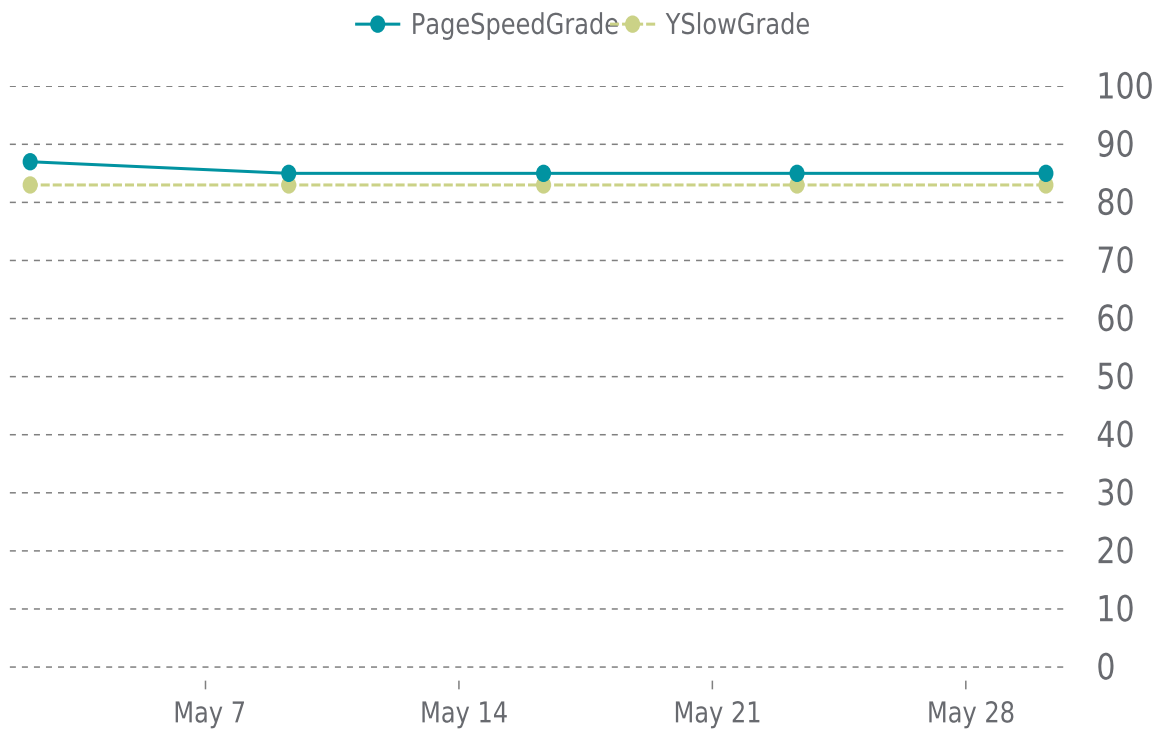

✓ PERFORMANCE

Total performance checks: **5**

05/01/2022 to 05/31/2022

MOST RECENT SCAN

05/30/2022

PageSpeed Grade

B (85%)

Previous check: 85%

YSlow Grade

B (83%)

Previous check: 83%

PERFORMANCE OVERVIEW

PERFORMANCE HISTORY

Date	Load time	PageSpeed	YSlow
05/30/2022 05:06	1.16 s	B (85%)	B (83%)
05/23/2022 08:07	1.21 s	B (85%)	B (83%)
05/16/2022 08:06	1.15 s	B (85%)	B (83%)
05/09/2022 07:11	1.25 s	B (85%)	B (83%)
05/02/2022 03:47	1.15 s	B (87%)	B (83%)