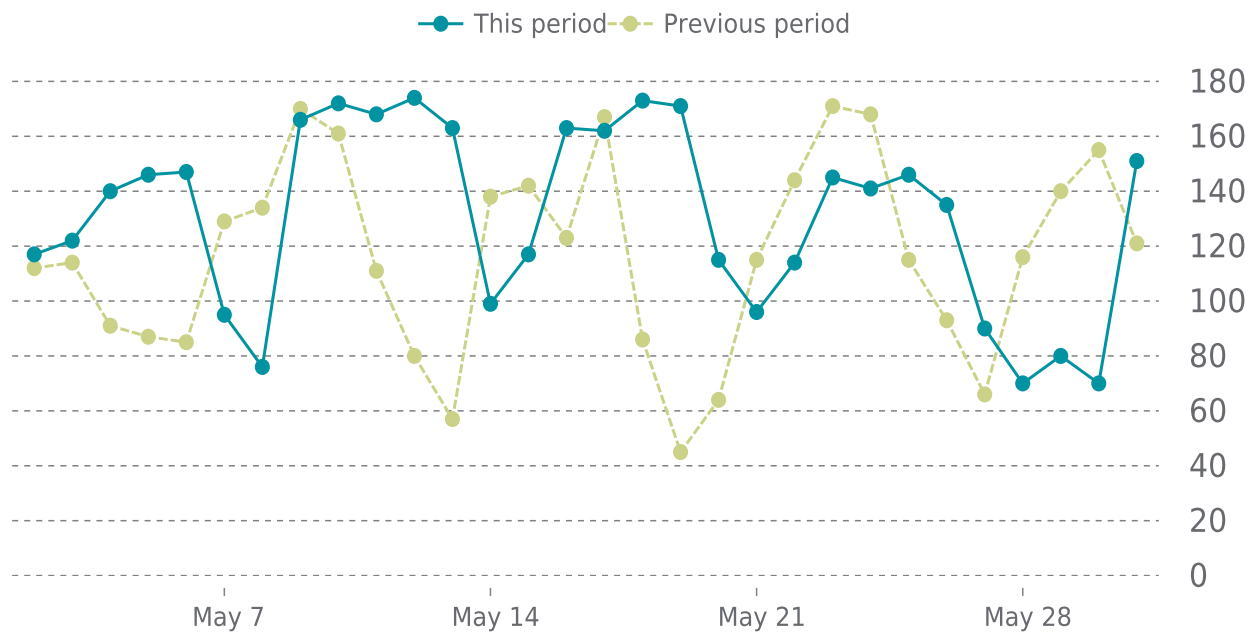

UPTIME HISTORY

Event	Date	Reason	Duration
UP	12/28/2021	-	154d 6h

✓ ANALYTICS

Traffic up by: **13%**
05/01/2022 to 05/31/2022

OVERVIEW

Sessions
4K
▲ 13%

Pageviews
11K
▲ 15%

Session duration
02m:31s
▲ 9%

SESSIONS

Pages Per Sessions: ▲ 2%

Social Media Sessions: ▼ -57.47%

Bounce Rate: ▼ -1%

Organic Searches: ▲ 10.23%

Referrers	Sessions
wmcarey.edu	2001
google	1081
(direct)	753
bing	41
m.facebook.com	37

Keywords	Sessions
william carey lpn to bsn	1