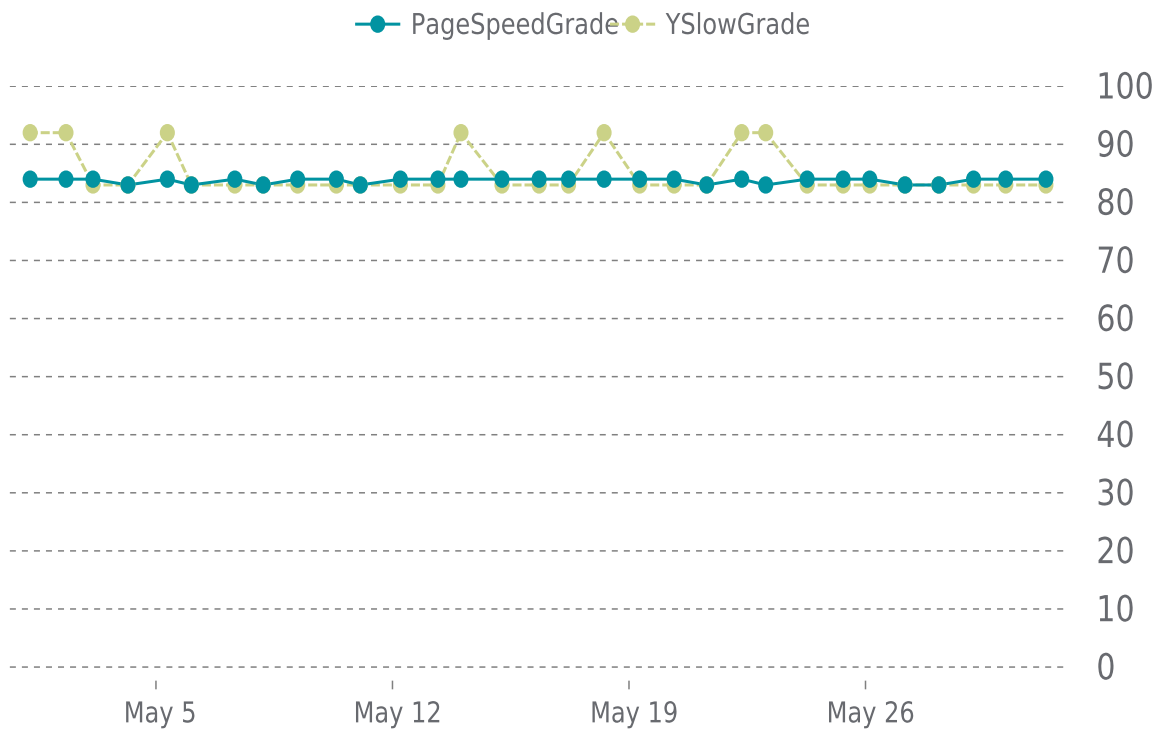

✓ PERFORMANCE

Total performance checks: **31**

05/01/2022 to 05/31/2022

MOST RECENT SCAN

05/31/2022

PageSpeed Grade

B (84%)

Previous check: 84%

YSlow Grade

B (83%)

Previous check: 83%

PERFORMANCE OVERVIEW

PERFORMANCE HISTORY (1/3)

Date	Load time	PageSpeed	YSlow
05/31/2022 08:09	0.91 s	B (84%)	B (83%)
05/30/2022 03:34	1.04 s	B (84%)	B (83%)
05/29/2022 04:45	0.90 s	B (84%)	B (83%)
05/28/2022 04:06	0.91 s	B (83%)	B (83%)
05/27/2022 04:03	1.01 s	B (83%)	B (83%)
05/26/2022 03:03	0.82 s	B (84%)	B (83%)
05/25/2022 08:08	0.94 s	B (84%)	B (83%)
05/24/2022 06:33	0.80 s	B (84%)	B (83%)
05/23/2022 01:07	0.57 s	B (83%)	A (92%)
05/22/2022 08:04	0.65 s	B (84%)	A (92%)
05/21/2022 07:10	0.97 s	B (83%)	B (83%)
05/20/2022 08:03	0.78 s	B (84%)	B (83%)
05/19/2022 07:36	0.91 s	B (84%)	B (83%)
05/18/2022 06:19	0.56 s	B (84%)	A (92%)
05/17/2022 05:05	1.04 s	B (84%)	B (83%)