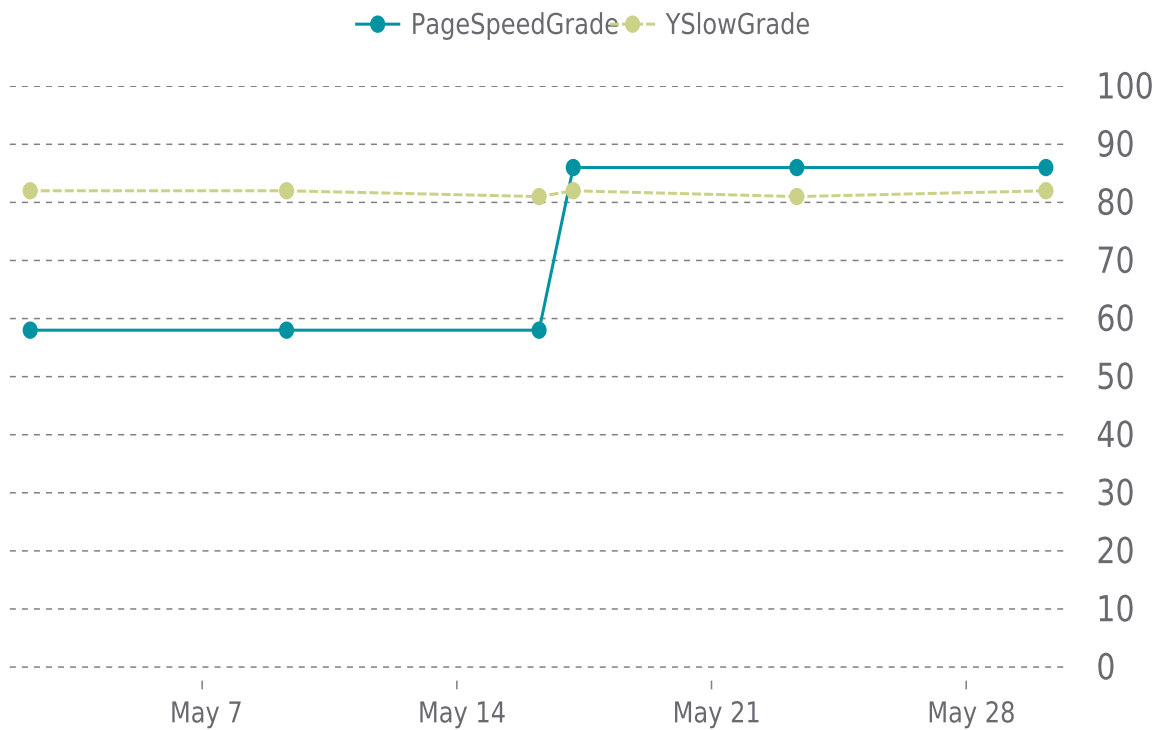

✓ PERFORMANCE

Total performance checks: **6**

05/01/2022 to 05/31/2022

MOST RECENT SCAN

05/30/2022

PageSpeed Grade

B (86%)

Previous check: 86%

YSlow Grade

B (82%)

Previous check: 81%

PERFORMANCE OVERVIEW

PERFORMANCE HISTORY

Date	Load time	PageSpeed	YSlow
05/30/2022 04:35	1.01 s	B (86%)	B (82%)
05/23/2022 08:16	0.88 s	B (86%)	B (81%)
05/17/2022 16:47	0.84 s	B (86%)	B (82%)
05/16/2022 06:16	0.86 s	E (58%)	B (81%)
05/09/2022 07:41	0.79 s	E (58%)	B (82%)
05/02/2022 06:33	0.80 s	E (58%)	B (82%)