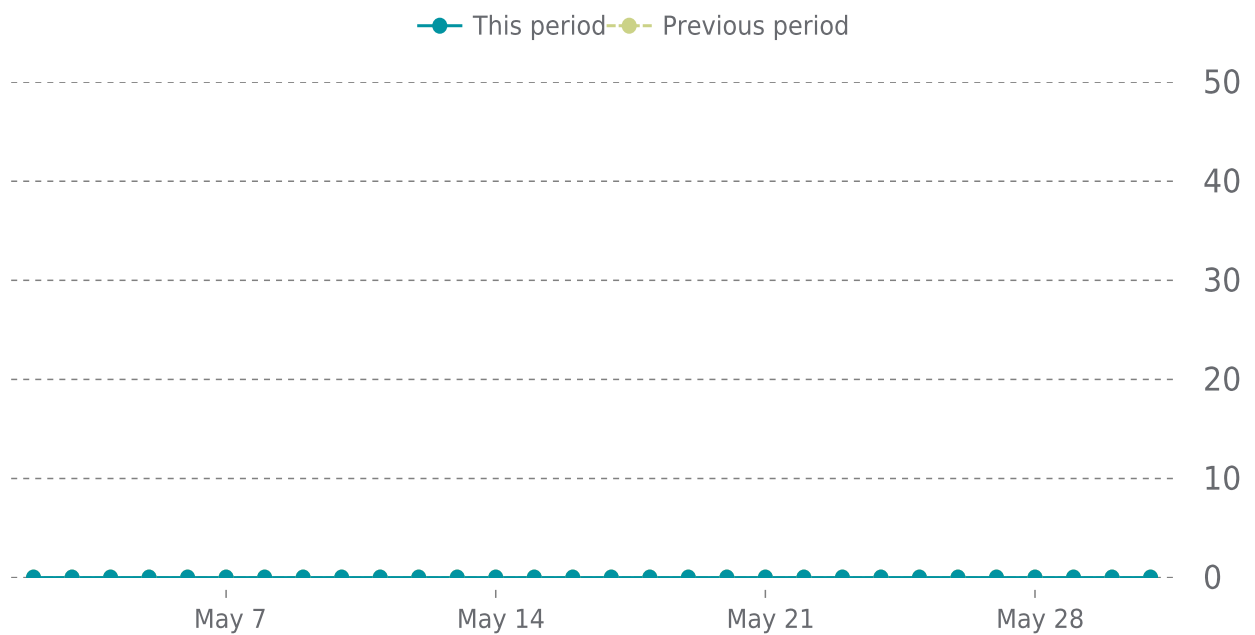

OVERVIEW

last 24 hours

100%

last 7 days

100%

last 30 days

100%

UPTIME HISTORY

Event	Date	Reason	Duration
UP	07/10/2021	-	325d 14h

ANALYTICS

Traffic up by: **0%**
05/01/2022 to 05/31/2022

SESSIONS

Pages Per Sessions: ▲ 0%

Social Media Sessions: ▲ 0.00%

Bounce Rate: ▲ 0%

Organic Searches: ▲ 0.00%