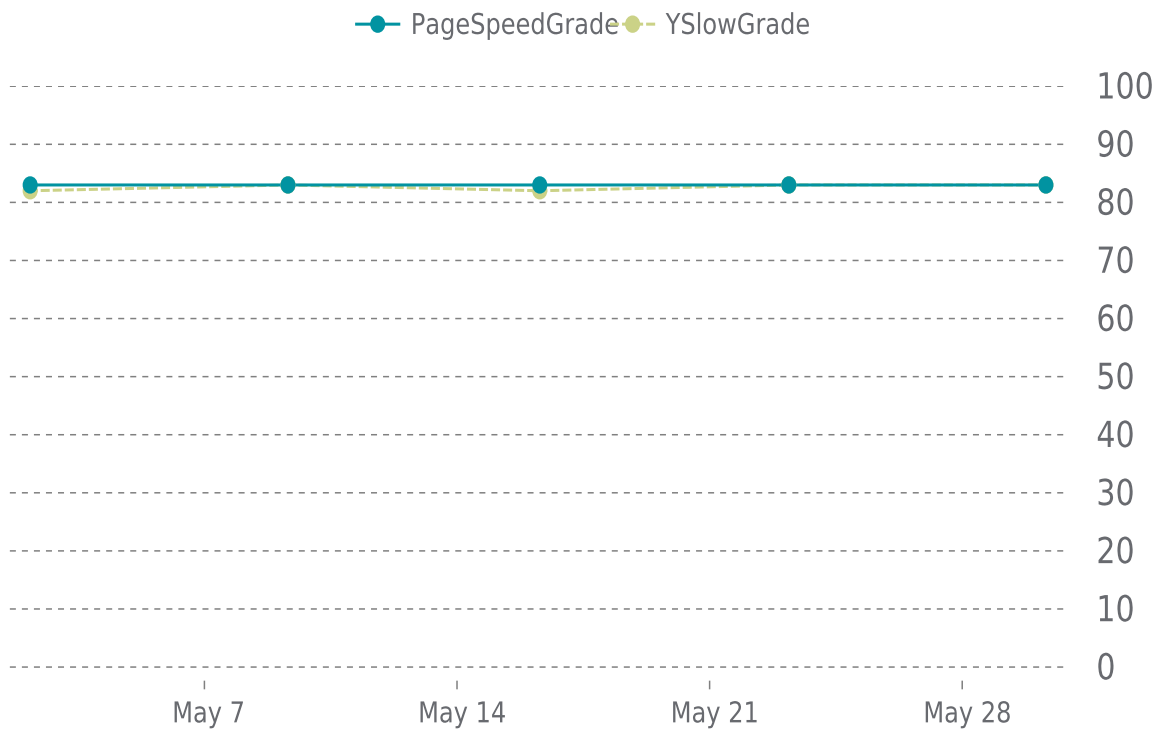

✓ PERFORMANCE

Total performance checks: **5**

05/01/2022 to 05/31/2022

MOST RECENT SCAN

05/30/2022

PageSpeed Grade

B (83%)

Previous check: 83%

YSlow Grade

B (83%)

Previous check: 83%

PERFORMANCE OVERVIEW

PERFORMANCE HISTORY

| Date | Load time | PageSpeed | YSlow |
|------------------|-----------|-----------|---------|
| 05/30/2022 07:40 | 1.26 s | B (83%) | B (83%) |
| 05/23/2022 04:41 | 0.89 s | B (83%) | B (83%) |
| 05/16/2022 07:02 | 0.76 s | B (83%) | B (82%) |
| 05/09/2022 07:34 | 0.83 s | B (83%) | B (83%) |
| 05/02/2022 04:07 | 0.85 s | B (83%) | B (82%) |