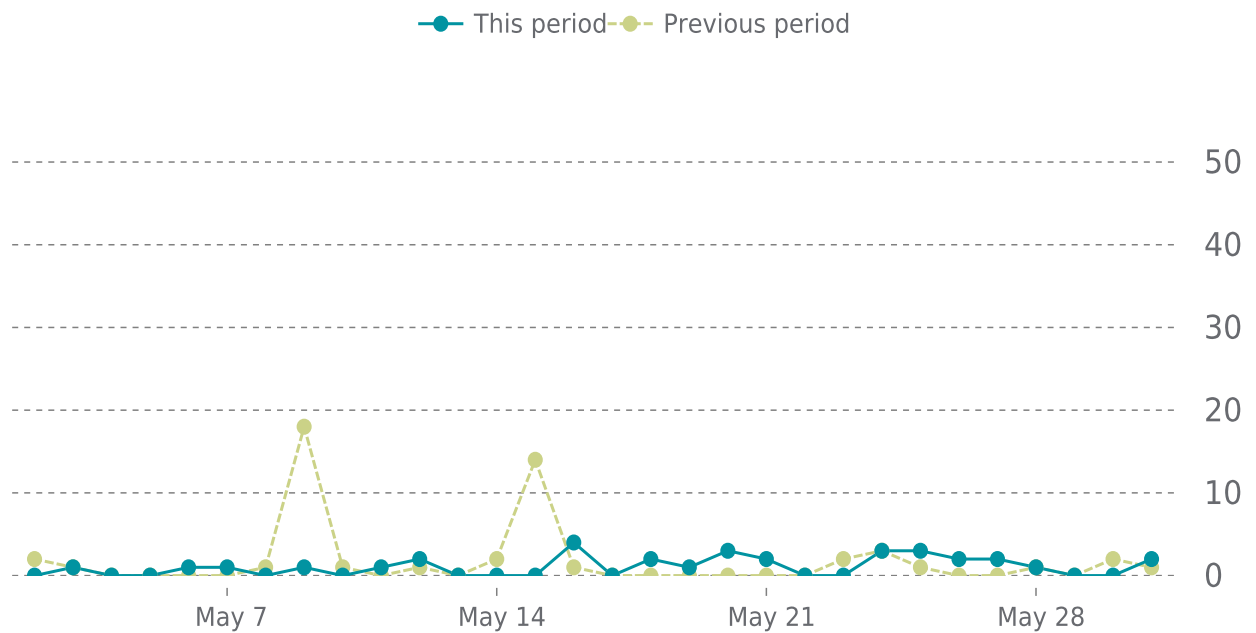

✓ ANALYTICS

Traffic down by: **33%**
05/01/2022 to 05/31/2022

OVERVIEW

Sessions
34
▼ -33%

Pageviews
64
▲ 10%

Session duration
21s
▲ 1,200%

SESSIONS

Pages Per Sessions: ▲ 65%

Social Media Sessions: ▲ 0.00%

Bounce Rate: ▼ -17%

Organic Searches: ▲ 57.14%

Referrers	Sessions	Pages	Sessions
(direct)	19	/	28
google	5	/faculty-staff/	10
bing	4	/contact-us/	5
design-bread.com	2	/degrees-and-programs/	3
facebook.com	2	/faculty/pam-d-jones/	2

Countries	Sessions
United States	30
Ireland	2
Vietnam	1
Canada	1