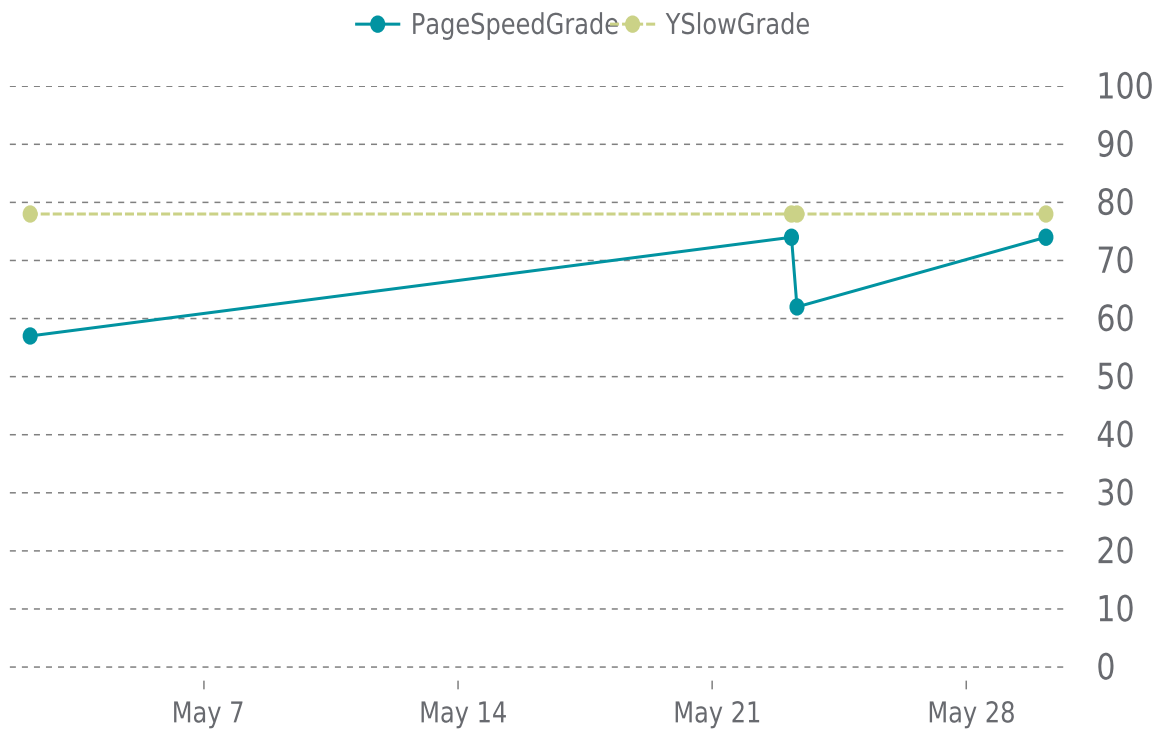

✓ PERFORMANCE

Total performance checks: **4**

05/01/2022 to 05/31/2022

MOST RECENT SCAN

05/30/2022

PageSpeed Grade

C (74%)

Previous check: 74%

YSlow Grade

C (78%)

Previous check: 78%

PERFORMANCE OVERVIEW

PERFORMANCE HISTORY

Date	Load time	PageSpeed	YSlow
05/30/2022 04:40	1.21 s	C (74%)	C (78%)
05/23/2022 16:27	1.47 s	C (74%)	C (78%)
05/23/2022 08:05	1.39 s	D (62%)	C (78%)
05/02/2022 05:07	1.52 s	E (57%)	C (78%)