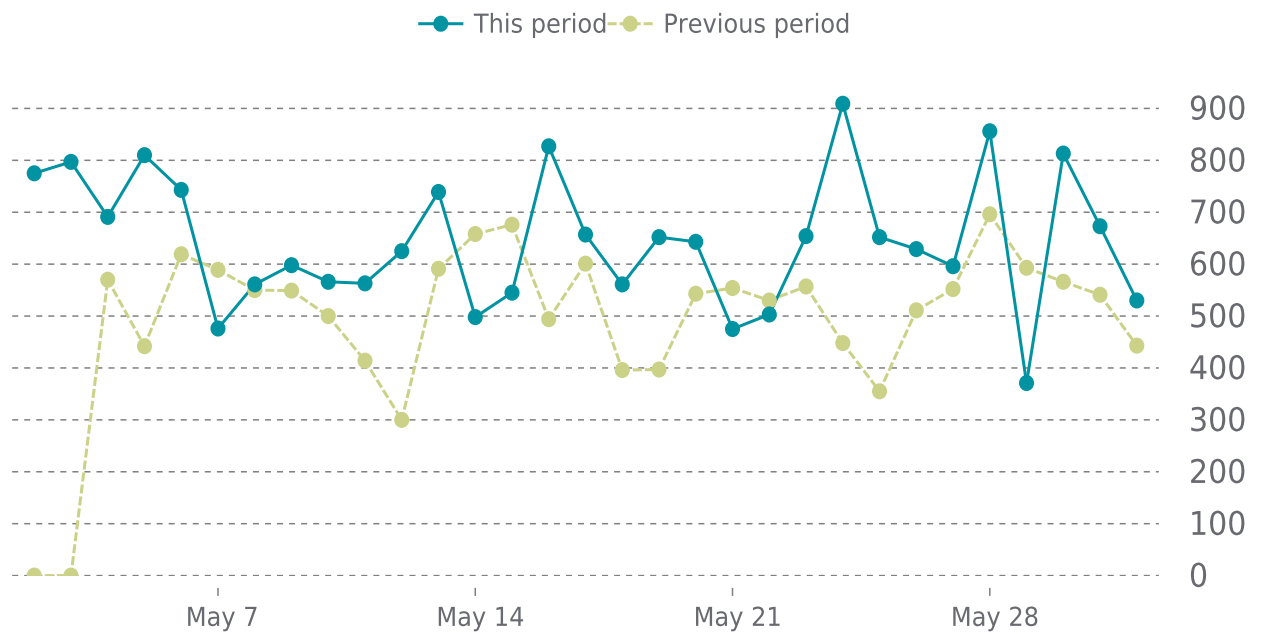

OVERVIEW

last 24 hours

100%

last 7 days

99%

last 30 days

99%

UPTIME HISTORY

Event	Date	Reason	Duration
UP	05/26/2022	-	5d 12h
DOWN	05/26/2022	Host Unavailable	2m 4s

✓ ANALYTICS

Traffic up by: **31.2%**

05/01/2022 to 05/31/2022

SESSIONS

SECURITY

Total security checks: **5**

05/01/2022 to 05/31/2022