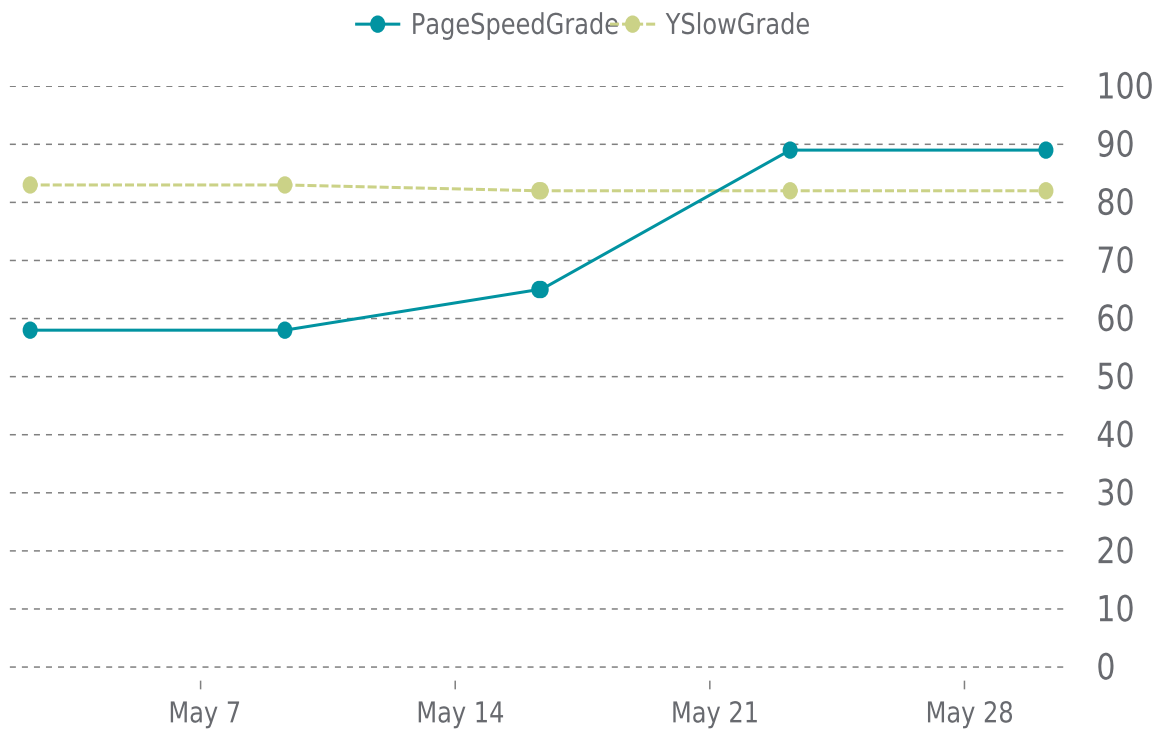

✓ PERFORMANCE

Total performance checks: **6**

05/01/2022 to 05/31/2022

MOST RECENT SCAN

05/30/2022

PageSpeed Grade

B (89%)

Previous check: 89%

YSlow Grade

B (82%)

Previous check: 82%

PERFORMANCE OVERVIEW

PERFORMANCE HISTORY

Date	Load time	PageSpeed	YSlow
05/30/2022 05:45	1.72 s	B (89%)	B (82%)
05/23/2022 05:00	1.24 s	B (89%)	B (82%)
05/16/2022 08:43	1.24 s	D (65%)	B (82%)
05/16/2022 07:08	1.10 s	D (65%)	B (82%)
05/09/2022 07:36	1.25 s	E (58%)	B (83%)
05/02/2022 07:33	1.93 s	E (58%)	B (83%)