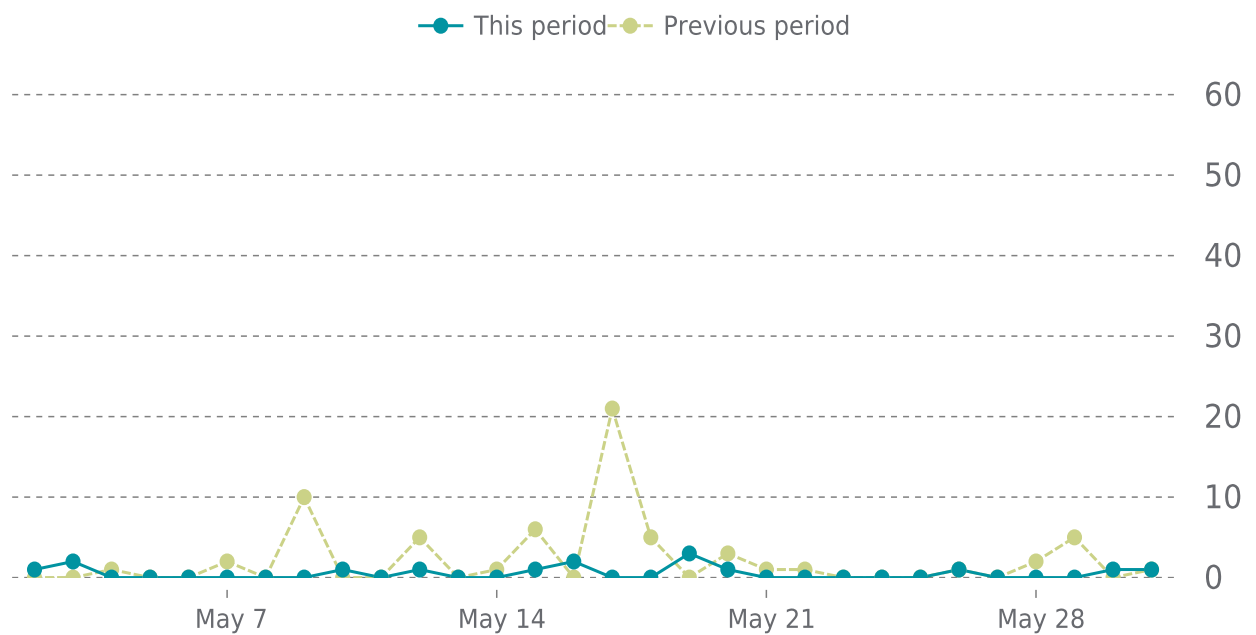

UPTIME HISTORY

Event	Date	Reason	Duration
UP	04/07/2022	-	54d 14h

✓ ANALYTICS

Traffic down by: **75%**
05/01/2022 to 05/31/2022

OVERVIEW

Sessions
16
▼ -75%

Pageviews
39
▼ -59%

Session duration
04m:30s
▲ 142%

SESSIONS

Pages Per Sessions:	▲ 65%	Social Media Sessions:	▼ -100.00%
Bounce Rate:	▼ -24%	Organic Searches:	▼ -77.78%

Referrers	Sessions
(direct)	6
design-bread.com	5
orion.managewp.com	3
google	2

Pages	Sessions
/	33
/?et_pb_preview=true&et	2
/?et_pb_preview=true&et...	2
/?et_pb_preview=true&et...	2