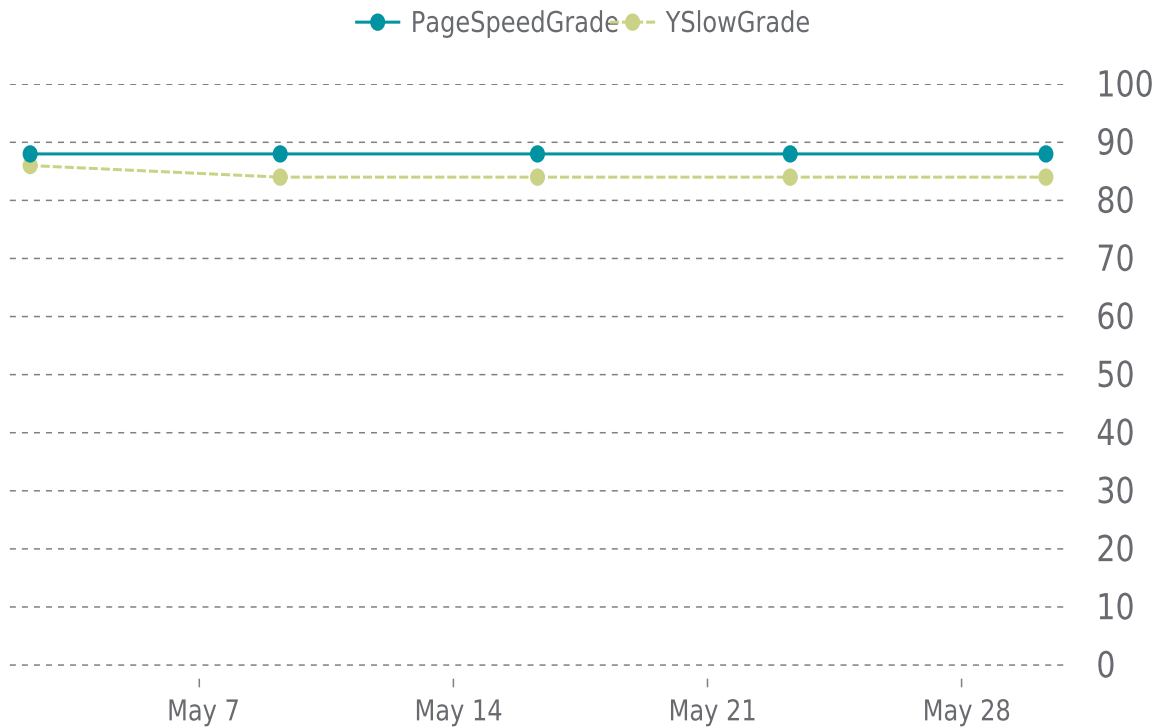

✓ PERFORMANCE

Total performance checks: **5**

05/01/2022 to 05/31/2022

MOST RECENT SCAN

05/30/2022

PageSpeed Grade

B (88%)

Previous check: 88%

YSlow Grade

B (84%)

Previous check: 84%

PERFORMANCE OVERVIEW

PERFORMANCE HISTORY

Date	Load time	PageSpeed	YSlow
05/30/2022 07:46	1.13 s	B (88%)	B (84%)
05/23/2022 06:42	1.19 s	B (88%)	B (84%)
05/16/2022 07:36	1.13 s	B (88%)	B (84%)
05/09/2022 05:30	1.14 s	B (88%)	B (84%)
05/02/2022 08:10	1.14 s	B (88%)	B (86%)