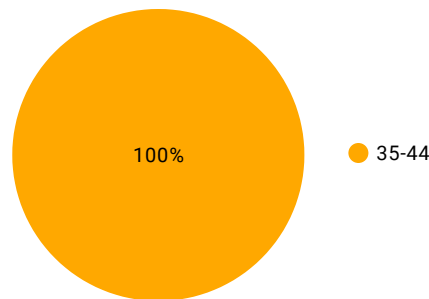

Users

140

↓ -21.3% from previous month

Pageviews

425

↓ -3.6% from previous month

Bounce Rate

46.81%

↓ -8.2% from previous month

Pages / Session

2.26

↑ 2.5% from previous month

Avg. Session Duration

00:01:17

↓ -4.1% from previous month

Total Cost

$497.10

BUDGET:

$500 month

NOTES:

Excellent CTR at >5% in May; more than 2 pages per session - excellent

Goal Completions

Google Ads Performance

Clicks

75

Avg. CPC

$4.14

Impressions

1,408

Total Cost

$497.10

Campaign	Avg. CPC	Phone calls	CTR	C Cost
... Sales-Searc...	$4.14	0	5.33%	$497.1
... VERB Archit...	$0	0	0%	$0