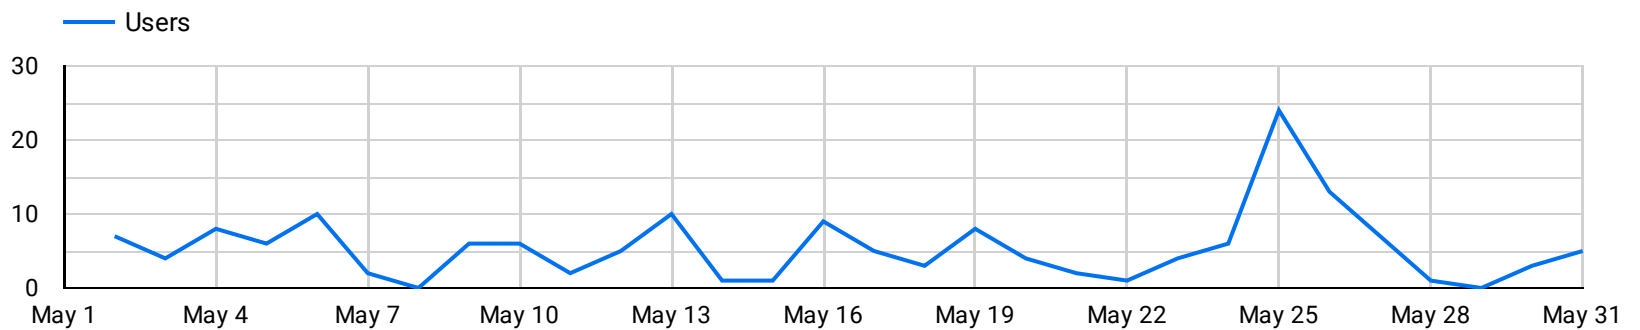

Users

140

↓ -21.3% from previous month

Pageviews

425

↓ -3.6% from previous month

Bounce Rate

46.81%

↓ -8.2% from previous month

Pages / Session

2.26

↑ 2.5% from previous month

Avg. Session Duration

00:01:17

↓ -4.1% from previous month

Total Cost

$497.10

BUDGET:

$500 month

NOTES:

Excellent CTR at >5% in May; more than 2 pages per session - excellent

Goal Completions

Google Ads Performance

Clicks

75

Avg. CPC

$4.14

Impressions

1,408

Total Cost

$497.10

Campaign	Avg. CPC	Phone calls	CTR	C Cost
... Sales-Searc...	$4.14	0	5.33%	$497.1
... VERB Archit...	$0	0	0%	$0