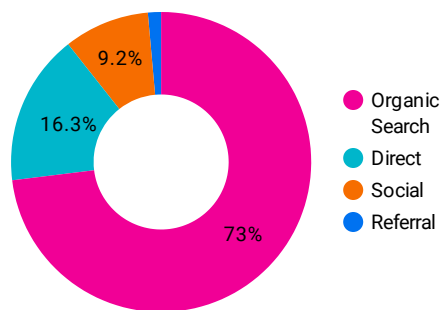

Users

140

↓ -21.3% from previous month

Pageviews

425

↓ -3.6% from previous month

Bounce Rate

46.81%

↓ -8.2% from previous month

Pages / Session

2.26

↑ 2.5% from previous month

Avg. Session Duration

00:01:17

↓ -4.1% from previous month

Total Cost

$497.10

BUDGET:

$500 month

NOTES:

Excellent CTR at >5% in May; more than 2 pages per session - excellent

Goal Completions

Google Ads Performance

Clicks

75

Avg. CPC

$4.14

Impressions

1,408

Total Cost

$497.10

Campaign	Avg. CPC	Phone calls	CTR	C Cost
... Sales-Searc...	$4.14	0	5.33%	$497.1
... VERB Archit...	$0	0	0%	$0