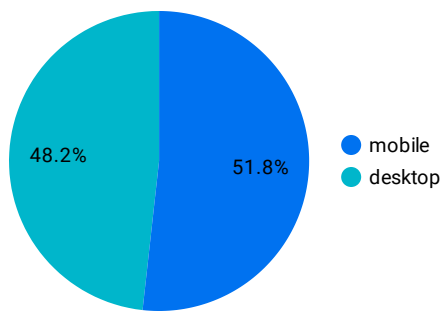

Users

140

↓ -21.3% from previous month

Pageviews

425

↓ -3.6% from previous month

Bounce Rate

46.81%

↓ -8.2% from previous month

Pages / Session

2.26

↑ 2.5% from previous month

Avg. Session Duration

00:01:17

↓ -4.1% from previous month

Total Cost

$497.10

BUDGET:

$500 month

NOTES:

Excellent CTR at >5% in May; more than 2 pages per session - excellent

Goal Completions

Google Ads Performance

Clicks

75

Avg. CPC

$4.14

Impressions

1,408

Total Cost

$497.10

Campaign	Avg. CPC	Phone calls	CTR	C Cost
... Sales-Searc...	$4.14	0	5.33%	$497.1
... VERB Archit...	$0	0	0%	$0