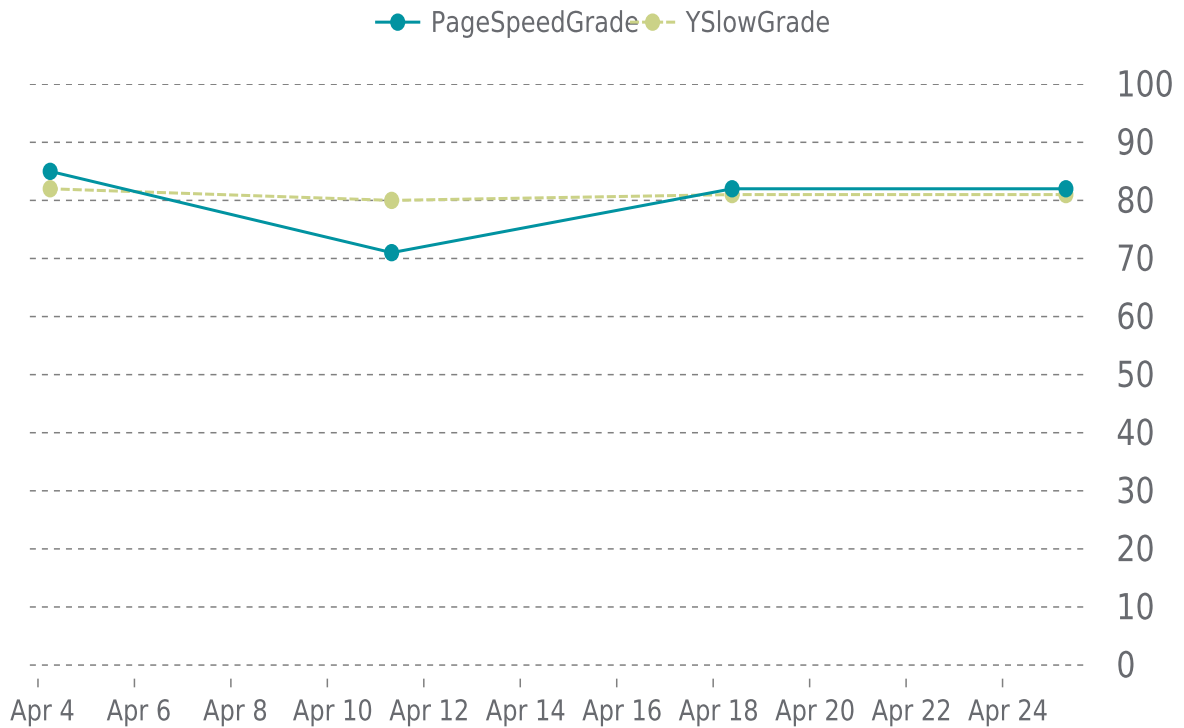

✓ PERFORMANCE

Total performance checks: **4**

04/01/2022 to 04/30/2022

MOST RECENT SCAN

04/25/2022

PageSpeed Grade

B (82%)

Previous check: 82%

YSlow Grade

B (81%)

Previous check: 81%

PERFORMANCE OVERVIEW

PERFORMANCE HISTORY

Date	Load time	PageSpeed	YSlow
04/25/2022 07:32	2.01 s	B (82%)	B (81%)
04/18/2022 09:25	1.53 s	B (82%)	B (81%)
04/11/2022 08:00	1.12 s	C (71%)	B (80%)
04/04/2022 06:04	0.91 s	B (85%)	B (82%)