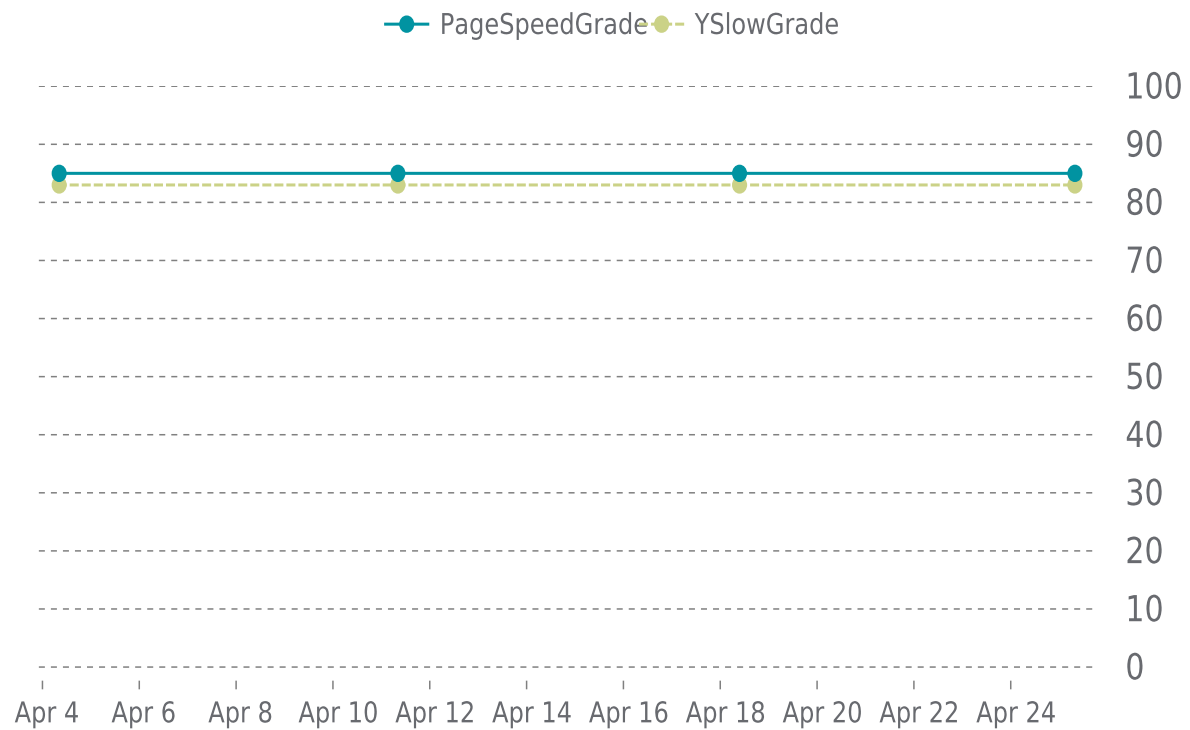

✓ PERFORMANCE

Total performance checks: **4**

04/01/2022 to 04/30/2022

MOST RECENT SCAN

04/25/2022

PageSpeed Grade

B (85%)

Previous check: 85%

YSlow Grade

B (83%)

Previous check: 83%

PERFORMANCE OVERVIEW

PERFORMANCE HISTORY

Date	Load time	PageSpeed	YSlow
04/25/2022 07:49	1.00 s	B (85%)	B (83%)
04/18/2022 09:34	1.26 s	B (85%)	B (83%)
04/11/2022 08:12	1.10 s	B (85%)	B (83%)
04/04/2022 08:17	1.27 s	B (85%)	B (83%)