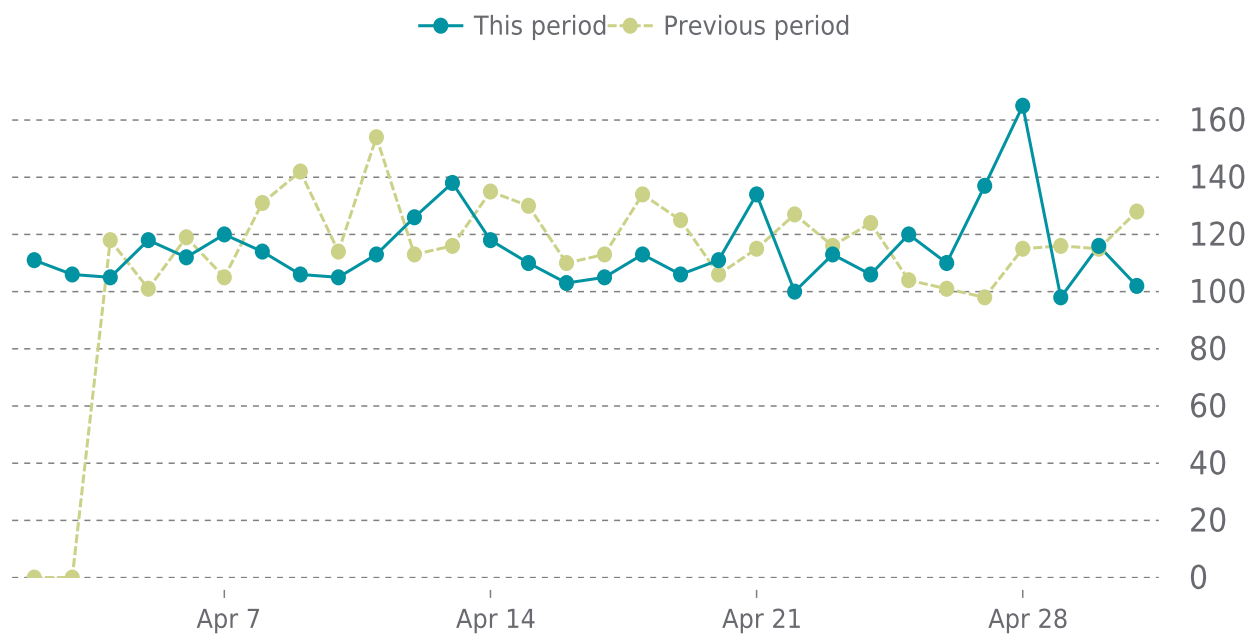

100%

last 30 days

100%

UPTIME HISTORY

Event	Date	Reason	Duration
UP	09/15/2021	-	227d 19h

✓ ANALYTICS

Traffic up by: **3.5%**
04/01/2022 to 04/30/2022

SESSIONS