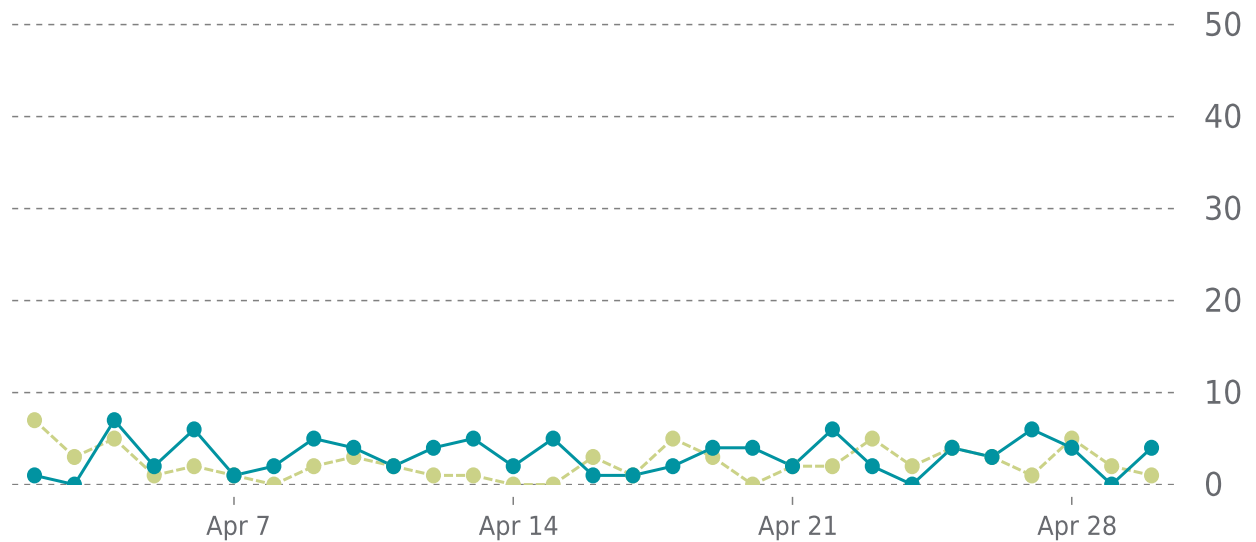

100%

UPTIME HISTORY

Event	Date	Reason	Duration
UP	07/21/2021	-	283d 8h

✓ ANALYTICS

Traffic up by: **31%**
04/01/2022 to 04/30/2022

OVERVIEW

Sessions
92
▲ 31%

Pageviews
0.1K
▲ 53%

Session duration
43s
▲ 91%

SESSIONS

—●— This period —●— Previous period

Pages Per Sessions: ▲ 16%

Social Media Sessions: ▲ 800.00%

Bounce Rate: ▼ -13%

Organic Searches: ▲ 23.53%

Referrers	Sessions	Pages	Sessions
google	53	/	98
(direct)	16	/contact-us/	43
facebook.com	8	/?fbclid=IwAR1vVMbNlvo...	1
baidu	6	/?fbclid=IwAR2QmG8xT...	1
duckduckgo	2	/?fbclid=IwAR2uUkHQqf1vG	1
Countries	Sessions		
United States	81		
China	7		
Sweden	2		
Ireland	1		
Canada	1		