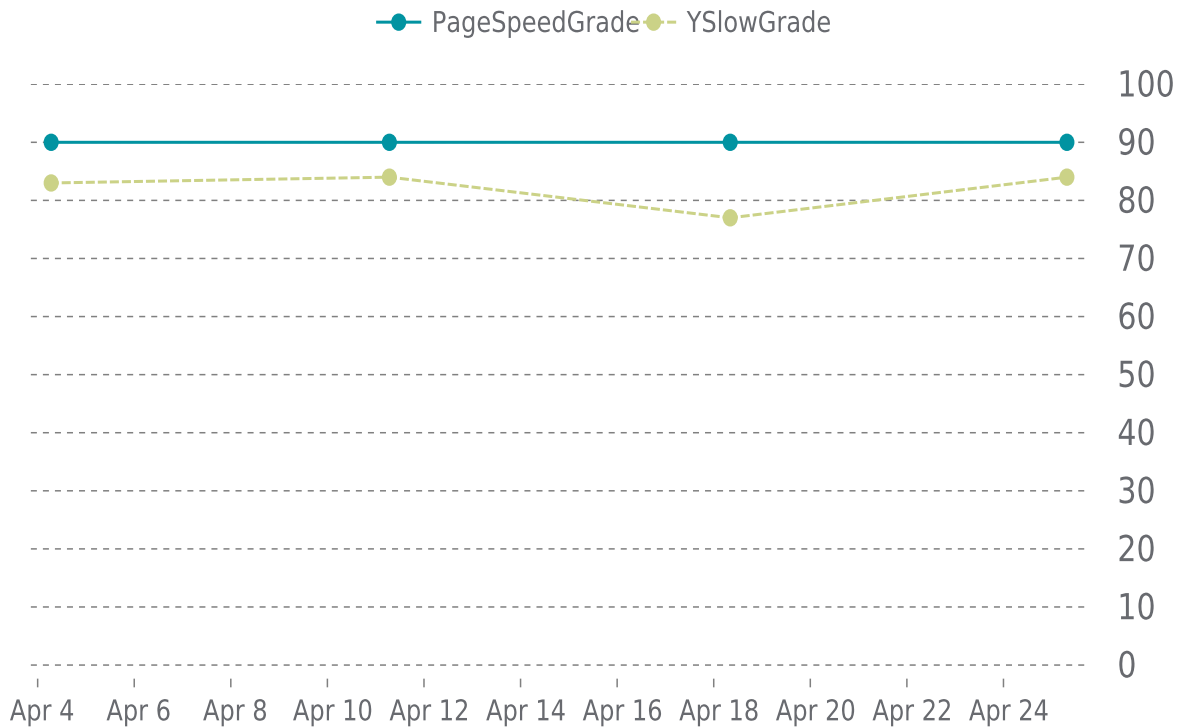

✓ PERFORMANCE

Total performance checks: **4**

04/01/2022 to 04/30/2022

MOST RECENT SCAN

04/25/2022

PageSpeed Grade

A (90%)

Previous check: 90%

YSlow Grade

B (84%)

Previous check: 77%

PERFORMANCE OVERVIEW

PERFORMANCE HISTORY

Date	Load time	PageSpeed	YSlow
04/25/2022 07:32	1.11 s	A (90%)	B (84%)
04/18/2022 08:12	0.79 s	A (90%)	C (77%)
04/11/2022 06:49	0.89 s	A (90%)	B (84%)
04/04/2022 06:43	1.10 s	A (90%)	B (83%)