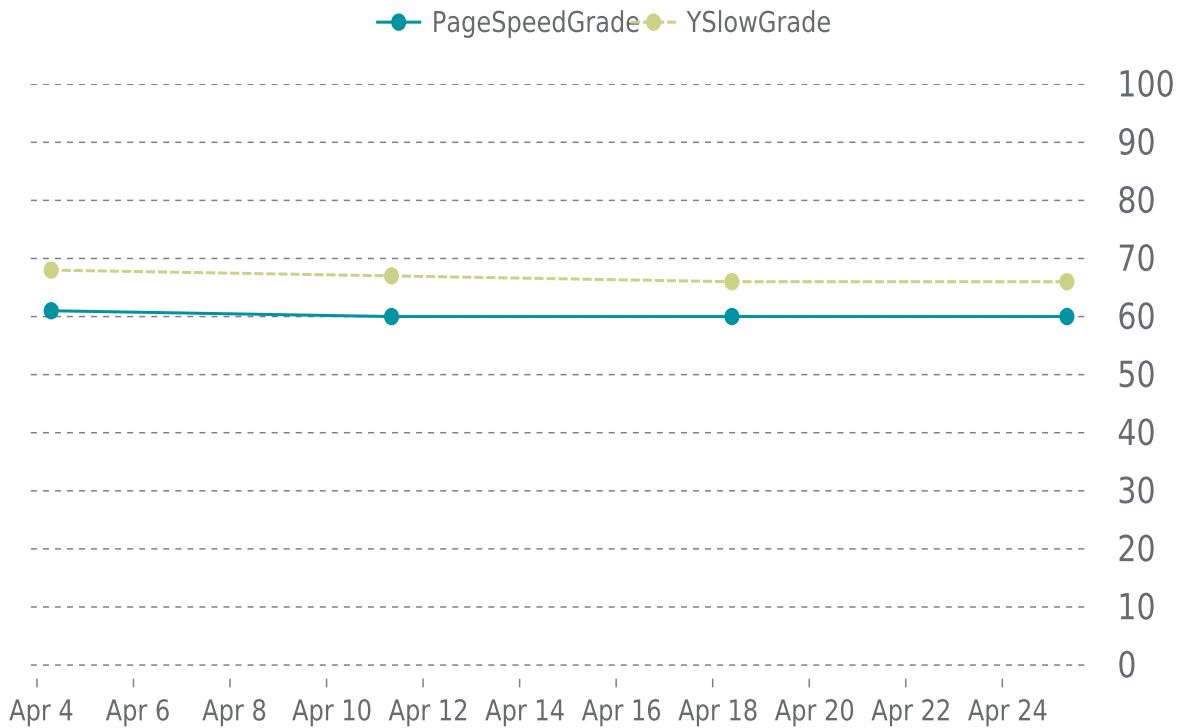

# ✓ PERFORMANCE

Total performance checks: **4**

04/01/2022 to 04/30/2022

## MOST RECENT SCAN

04/25/2022

PageSpeed Grade

**D (60%)**

Previous check: 60%

YSlow Grade

**D (66%)**

Previous check: 66%

## PERFORMANCE OVERVIEW