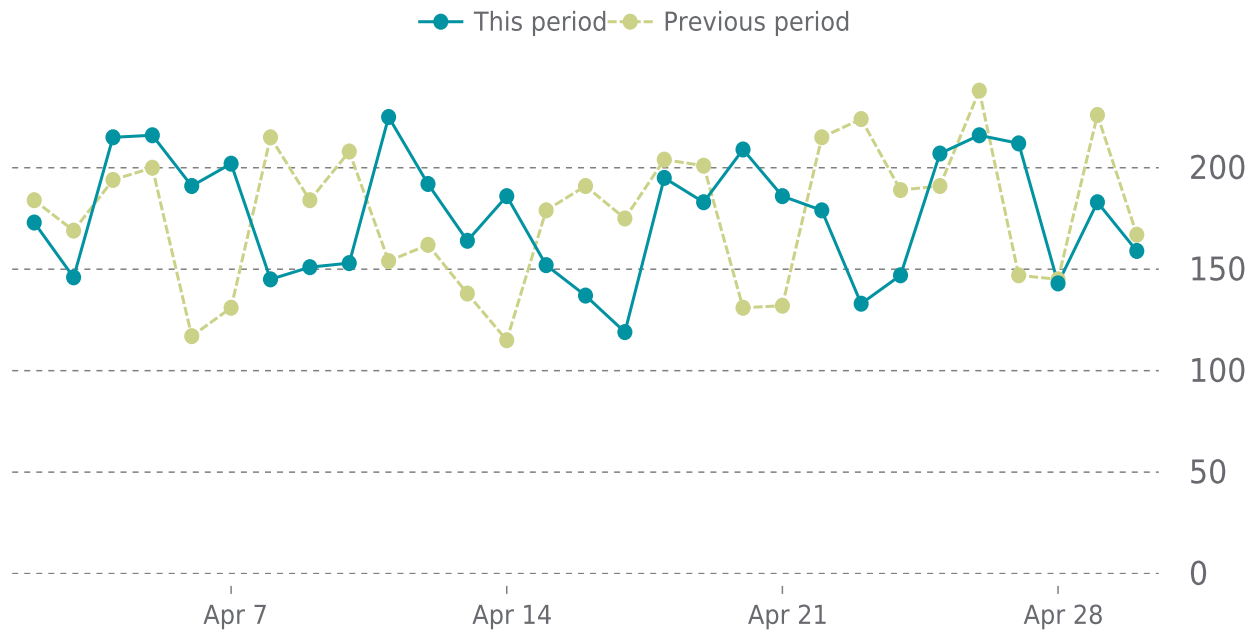

✓ ANALYTICS

Traffic up by: **3%**
04/01/2022 to 04/30/2022

OVERVIEW

Sessions
5.4K
▲ 3%

Pageviews
6.3K
▲ -0%

Session duration
47s
▼ -8%

SESSIONS

Pages Per Sessions: ▼ -3%

Social Media Sessions: ▼ -24.48%

Bounce Rate: ▲ 0%

Organic Searches: ▲ 4.08%

Referrers	Sessions
google	2979
(direct)	2078
bing	123
yahoo	63
l.facebook.com	62

Keywords	Sessions
Parish Tractor Company ...	1

Pages	Sessions
/	6258
/about-parish-tractor/	78
/features/14-row-builder/	5
/features/mulch-kit-fo	3
?msclkid=689b9441af7	3

Countries	Sessions
United States	5290
Germany	30
India	29
United Kingdom	17
France	14