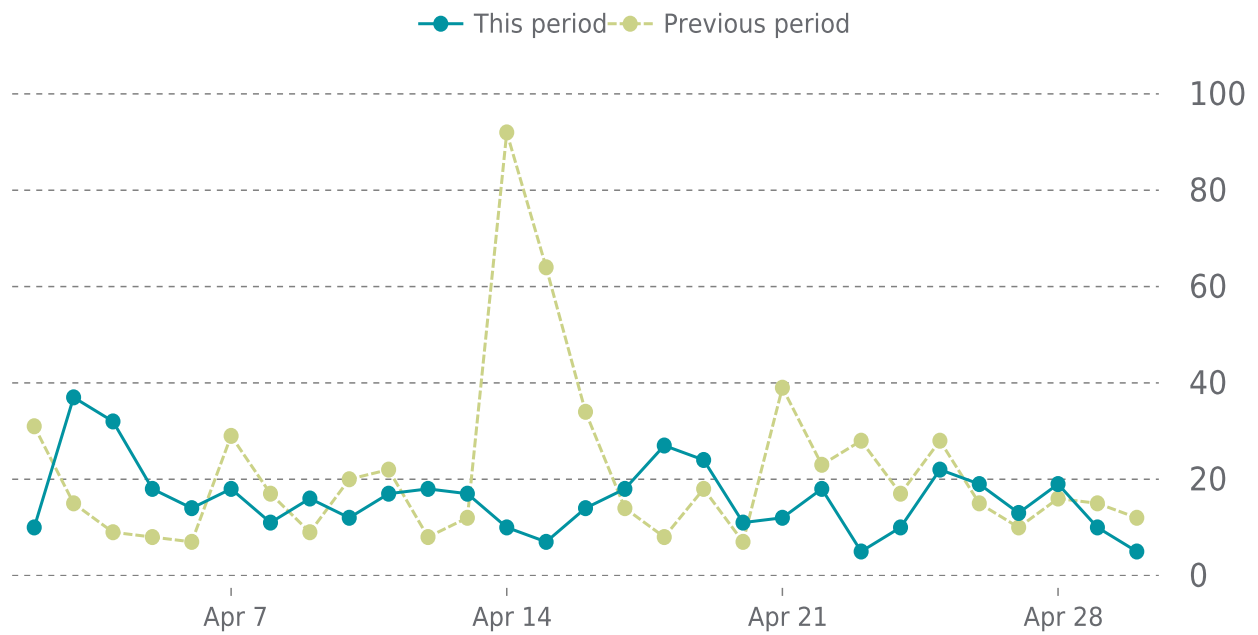

100%

UPTIME HISTORY

Event	Date	Reason	Duration
UP	09/15/2021	-	227d 19h

✓ ANALYTICS

Traffic down by: **24%**
04/01/2022 to 04/30/2022

OVERVIEW

Sessions
0.4K
▼ -24%

Pageviews
1K
▼ -33%

Session duration
01m:28s
▲ 3%

SESSIONS

Pages Per Sessions: ▼ -11%

Social Media Sessions: ▼ -64.71%

Bounce Rate: ▲ 26%

Organic Searches: ▼ -30.37%

Referrers	Sessions	Pages	Sessions
google	330	/	533
(direct)	99	/about-norman/	239
bing	22	/new-construction/	91
yahoo	6	/renovation/	86
thebluebook.com	5	/thank-you-for- contacting...	27