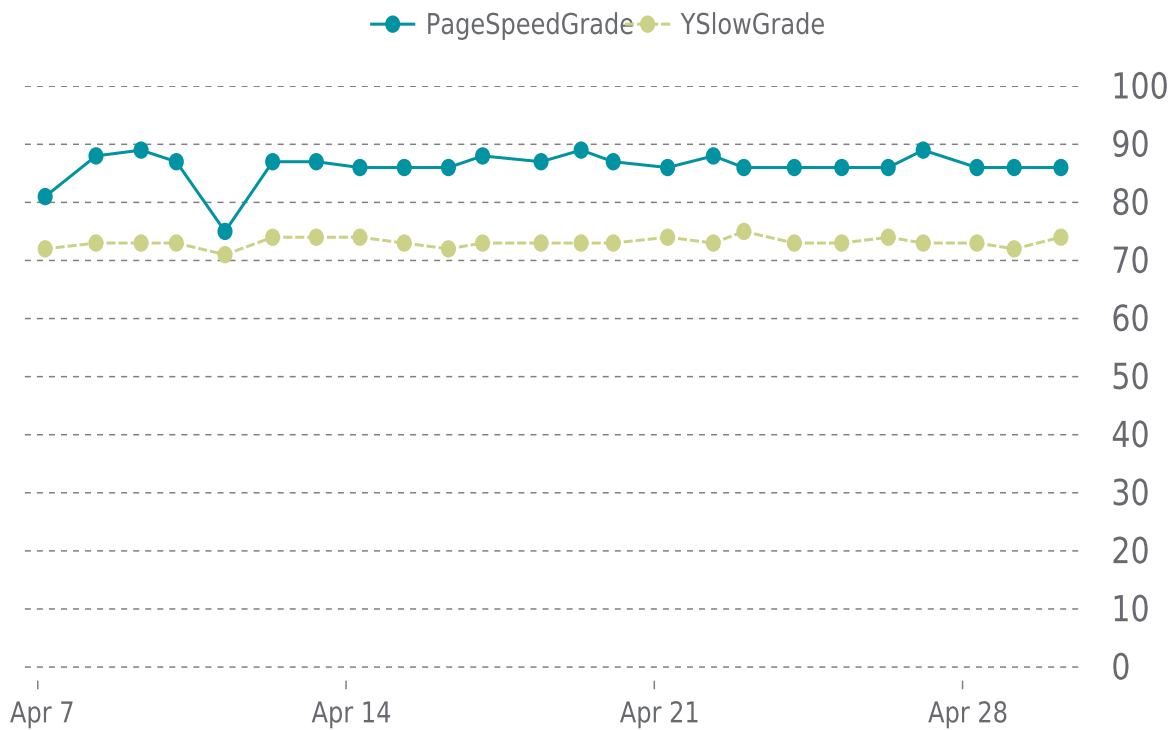

✓ PERFORMANCE

Total performance checks: **24**

04/01/2022 to 04/30/2022

MOST RECENT SCAN

04/30/2022

PageSpeed Grade

B (86%)

Previous check: 86%

YSlow Grade

C (74%)

Previous check: 72%

PERFORMANCE OVERVIEW

PERFORMANCE HISTORY (1/2)

Date	Load time	PageSpeed	YSlow
04/30/2022 05:36	1.57 s	B (86%)	C (74%)
04/29/2022 04:07	1.73 s	B (86%)	C (72%)
04/28/2022 07:48	1.52 s	B (86%)	C (73%)
04/27/2022 02:33	1.30 s	B (89%)	C (73%)
04/26/2022 07:30	1.45 s	B (86%)	C (74%)
04/25/2022 06:09	1.55 s	B (86%)	C (73%)
04/24/2022 04:18	1.43 s	B (86%)	C (73%)
04/23/2022 00:48	1.38 s	B (86%)	C (75%)
04/22/2022 08:10	2.44 s	B (88%)	C (73%)
04/21/2022 07:14	1.58 s	B (86%)	C (74%)
04/20/2022 01:37	1.62 s	B (87%)	C (73%)
04/19/2022 08:07	1.53 s	B (89%)	C (73%)
04/18/2022 10:17	1.58 s	B (87%)	C (73%)
04/17/2022 14:25	1.47 s	B (88%)	C (73%)
04/16/2022 07:48	1.46 s	B (86%)	C (72%)