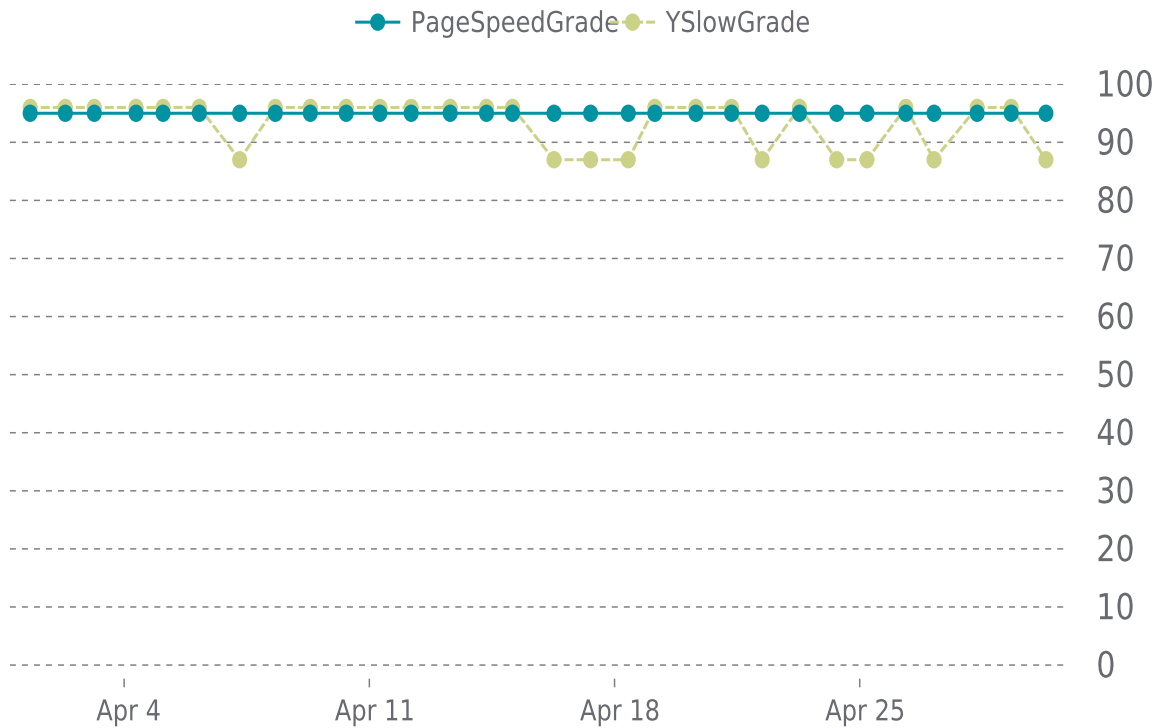

YSlow Grade

B (87%)

Previous check: 96%

PERFORMANCE OVERVIEW

PERFORMANCE HISTORY (1/2)

Date	Load time	PageSpeed	YSlow
04/30/2022 07:34	0.67 s	A (95%)	B (87%)
04/29/2022 07:48	0.42 s	A (95%)	A (96%)
04/28/2022 08:27	0.48 s	A (95%)	A (96%)
04/27/2022 02:54	0.74 s	A (95%)	B (87%)
04/26/2022 07:35	0.44 s	A (95%)	A (96%)
04/25/2022 04:58	1.68 s	A (95%)	B (87%)
04/24/2022 08:12	0.59 s	A (95%)	B (87%)
04/23/2022 06:42	0.43 s	A (95%)	A (96%)
04/22/2022 05:10	0.65 s	A (95%)	B (87%)
04/21/2022 08:12	0.45 s	A (95%)	A (96%)
04/20/2022 07:44	0.52 s	A (95%)	A (96%)
04/19/2022 03:35	0.53 s	A (95%)	A (96%)
04/18/2022 09:26	0.78 s	A (95%)	B (87%)
04/17/2022 07:36	0.68 s	A (95%)	B (87%)
04/16/2022 06:32	0.68 s	A (95%)	B (87%)