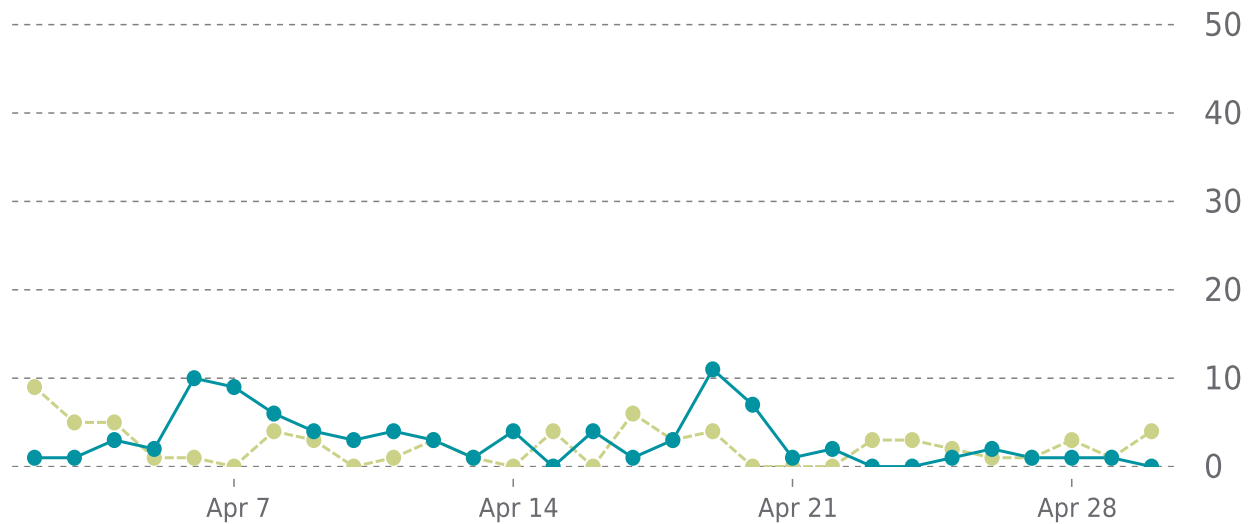

Event	Date	Reason	Duration
UP	04/23/2022	-	7d 21h
DOWN	04/23/2022	Host Unavailable	2m 4s
UP	04/22/2022	-	22h 53m
DOWN	04/22/2022	Host Unavailable	2m 7s
UP	04/22/2022	-	3h 4m
DOWN	04/22/2022	Host Unavailable	2m 6s

✓ ANALYTICS

Traffic up by: **26%**
04/01/2022 to 04/30/2022

OVERVIEW

Sessions
88
▲ 26%

Pageviews
0.2K
▲ 3%

Session duration
01m:21s
▼ -43%

SESSIONS

—●— This period —●— Previous period

Pages Per Sessions: ▼ -19%

Social Media Sessions: ▼ -60.00%

Bounce Rate: ▲ 65%

Organic Searches: ▲ 3.85%

Referrers	Sessions	Pages	Sessions
(direct)	44	/	80
google	19	/board-locator/	24
link.edgepilot.com	6	/about-munn-outd	11
design-bread.com	6	/billboard/panel-no-168/	8
baidu	5	/board-locator/?wpv- cat...	5
Countries	Sessions		
United States	69		
China	8		
Germany	3		
India	2		
Netherlands	2		