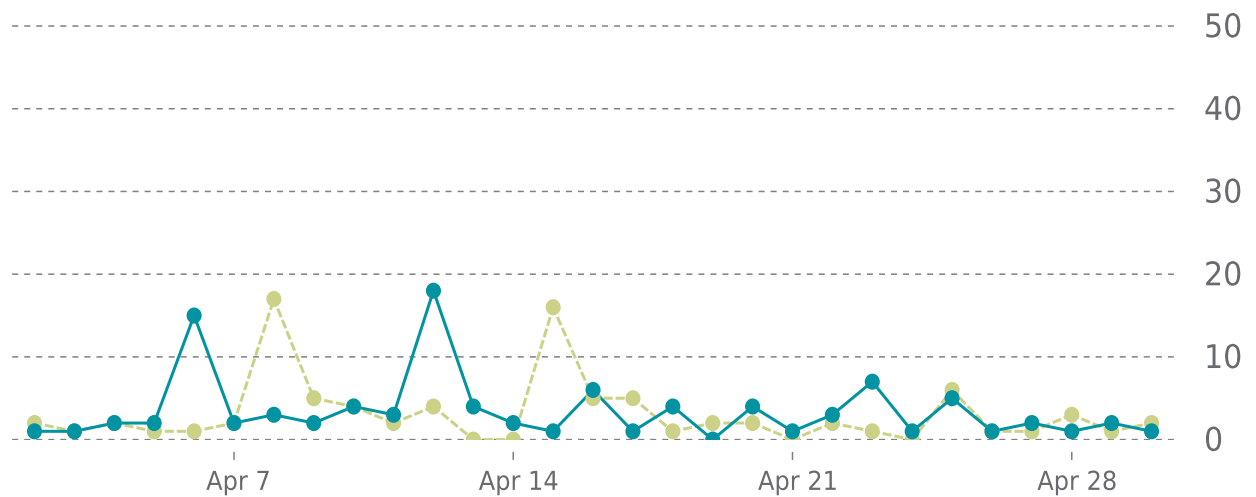

100%

UPTIME HISTORY

Event	Date	Reason	Duration
UP	03/11/2022	-	50d 11h

✓ ANALYTICS

Traffic up by: **14%**
04/01/2022 to 04/30/2022

OVERVIEW

Sessions
0.1K
▲ 14%

Pageviews
0.1K
▲ 23%

Session duration
57s
▲ 19%

SESSIONS

—●— This period —●— Previous period

Pages Per Sessions: ▲ 7%

Social Media Sessions: ▲ 0.00%

Bounce Rate: ▼ -1%

Organic Searches: ▲ 54.17%

Referrers	Sessions	Pages	Sessions
(direct)	38	/	62
google	33	/about-mds-interior-design/	26
m.facebook.com	9	/get-in-touch/	24
l.facebook.com	6	/all-mds-projects/	16
l.instagram.com	4	/mds-projects/	11

Countries	Sessions
United States	95
India	4
Ireland	2
Canada	1
Hong Kong	1

SECURITY

Total security checks: **4**

04/01/2022 to 04/30/2022

MOST RECENT SCAN

04/25/2022

Status: **Clean**

Malware: **Clean**