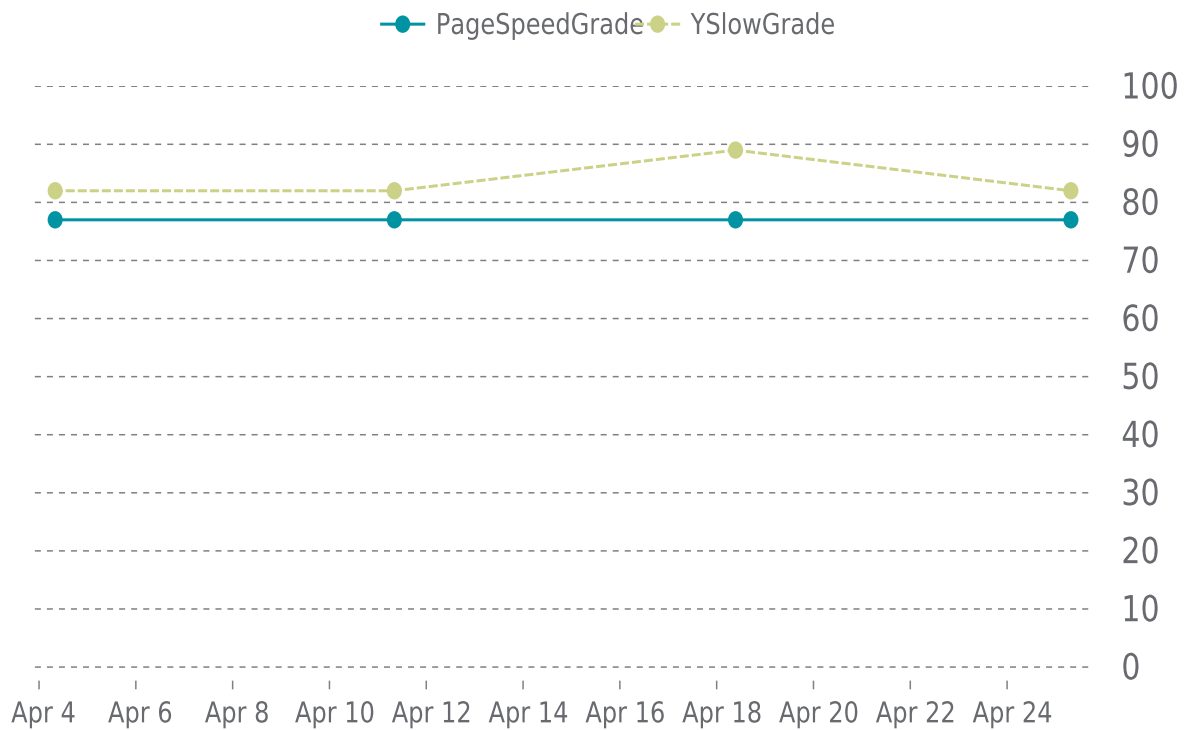

✓ PERFORMANCE

Total performance checks: **4**

04/01/2022 to 04/30/2022

MOST RECENT SCAN

04/25/2022

PageSpeed Grade

C (77%)

Previous check: 77%

YSlow Grade

B (82%)

Previous check: 89%

PERFORMANCE OVERVIEW

PERFORMANCE HISTORY

Date	Load time	PageSpeed	YSlow
04/25/2022 07:39	0.67 s	C (77%)	B (82%)
04/18/2022 09:21	0.94 s	C (77%)	B (89%)
04/11/2022 08:11	1.03 s	C (77%)	B (82%)
04/04/2022 08:00	1.03 s	C (77%)	B (82%)