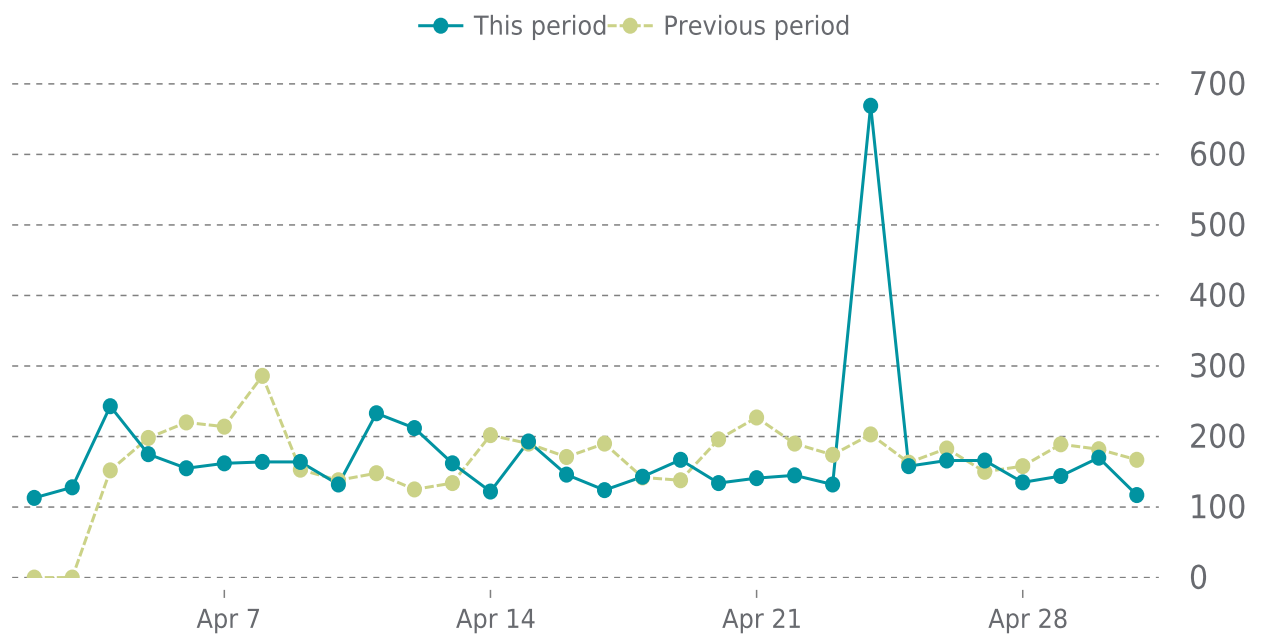

100%

last 30 days

100%

UPTIME HISTORY

Event	Date	Reason	Duration
UP	07/08/2021	-	296d 13h

✓ ANALYTICS

Traffic up by: **4.7%**

04/01/2022 to 04/30/2022

SESSIONS

SECURITY

Total security checks: **4**

04/01/2022 to 04/30/2022

MOST RECENT SCAN

04/25/2022

Status: **Clean**

Malware: **Clean**