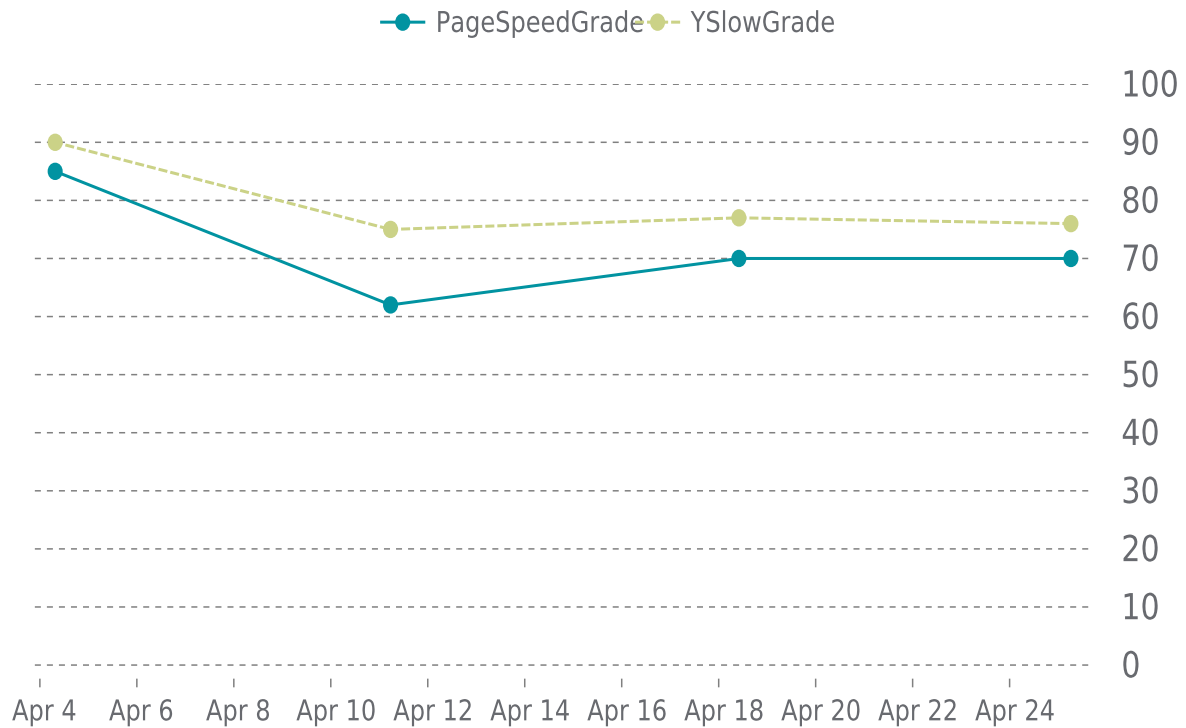

✓ PERFORMANCE

Total performance checks: **4**

04/01/2022 to 04/30/2022

MOST RECENT SCAN

04/25/2022

PageSpeed Grade

C (70%)

Previous check: 70%

YSlow Grade

C (76%)

Previous check: 77%

PERFORMANCE OVERVIEW

PERFORMANCE HISTORY

Date	Load time	PageSpeed	YSlow
04/25/2022 06:21	1.39 s	C (70%)	C (76%)
04/18/2022 10:00	1.19 s	C (70%)	C (77%)
04/11/2022 05:35	1.34 s	D (62%)	C (75%)
04/04/2022 07:34	0.89 s	B (85%)	A (90%)