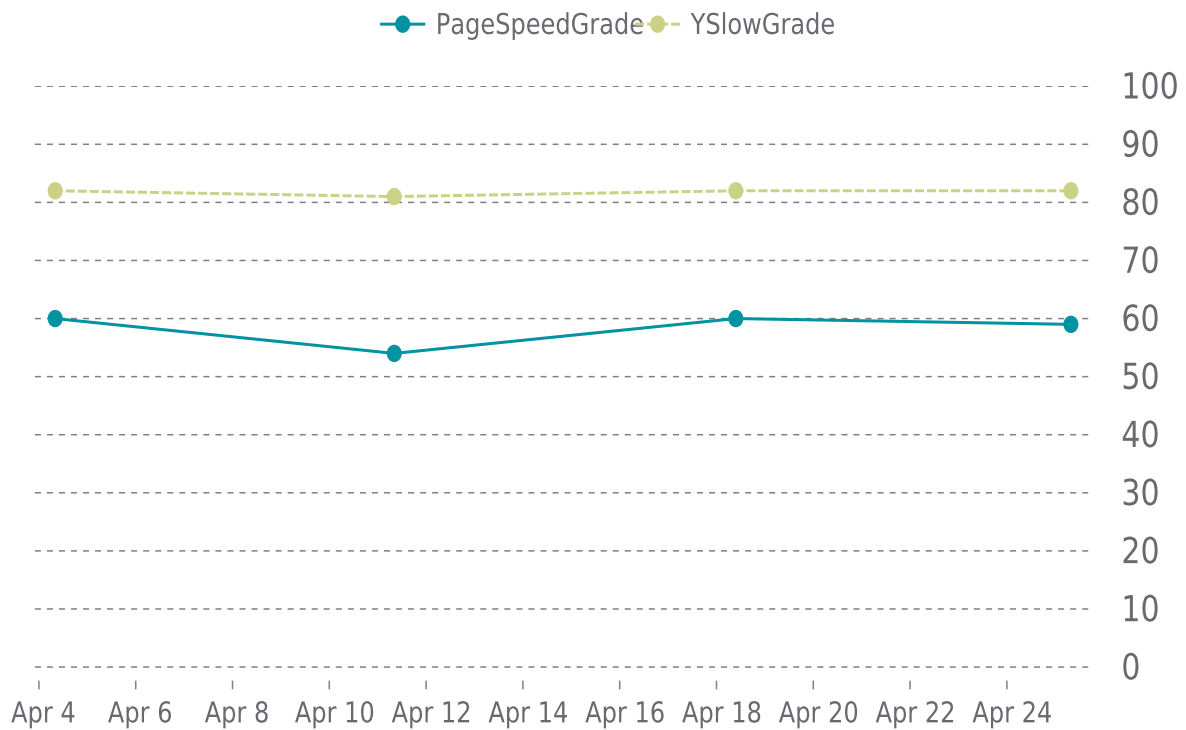

✓ PERFORMANCE

Total performance checks: **4**

04/01/2022 to 04/30/2022

MOST RECENT SCAN

04/25/2022

PageSpeed Grade

E (59%)

Previous check: 60%

YSlow Grade

B (82%)

Previous check: 82%

PERFORMANCE OVERVIEW

PERFORMANCE HISTORY

Date	Load time	PageSpeed	YSlow
04/25/2022 07:46	2.05 s	E (59%)	B (82%)
04/18/2022 09:36	1.23 s	D (60%)	B (82%)
04/11/2022 08:12	1.34 s	E (54%)	B (81%)
04/04/2022 08:03	1.20 s	D (60%)	B (82%)