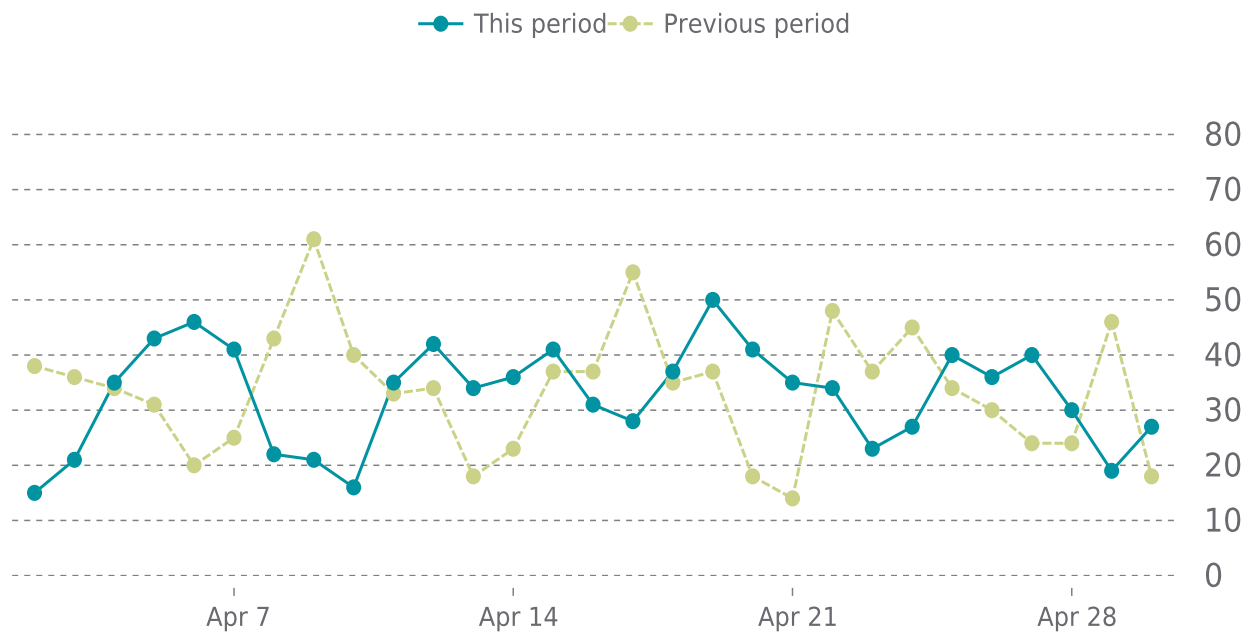

✓ ANALYTICS

Traffic up by: **0%**
04/01/2022 to 04/30/2022

OVERVIEW

Sessions
1K
▲ -0%

Pageviews
1.8K
▼ -5%

Session duration
01m:21s
▼ -27%

SESSIONS

Pages Per Sessions: ▼ -5%

Social Media Sessions: ▲ 12.50%

Bounce Rate: ▲ 6%

Organic Searches: ▼ -3.27%

Referrers	Sessions
google	507
(direct)	436
l.facebook.com	18
bing	13
design-bread.com	11

Keywords	Sessions
evergreen trucking company	1
evergreenindustries.com	1
evrgreen industries	1

Pages	Sessions
/	714
/lease-purchase-program/	212
/careers/	194
/company-drivers/	194
/media-gallery/	125

Countries	Sessions
United States	869
Canada	55
India	23
Germany	12
China	10